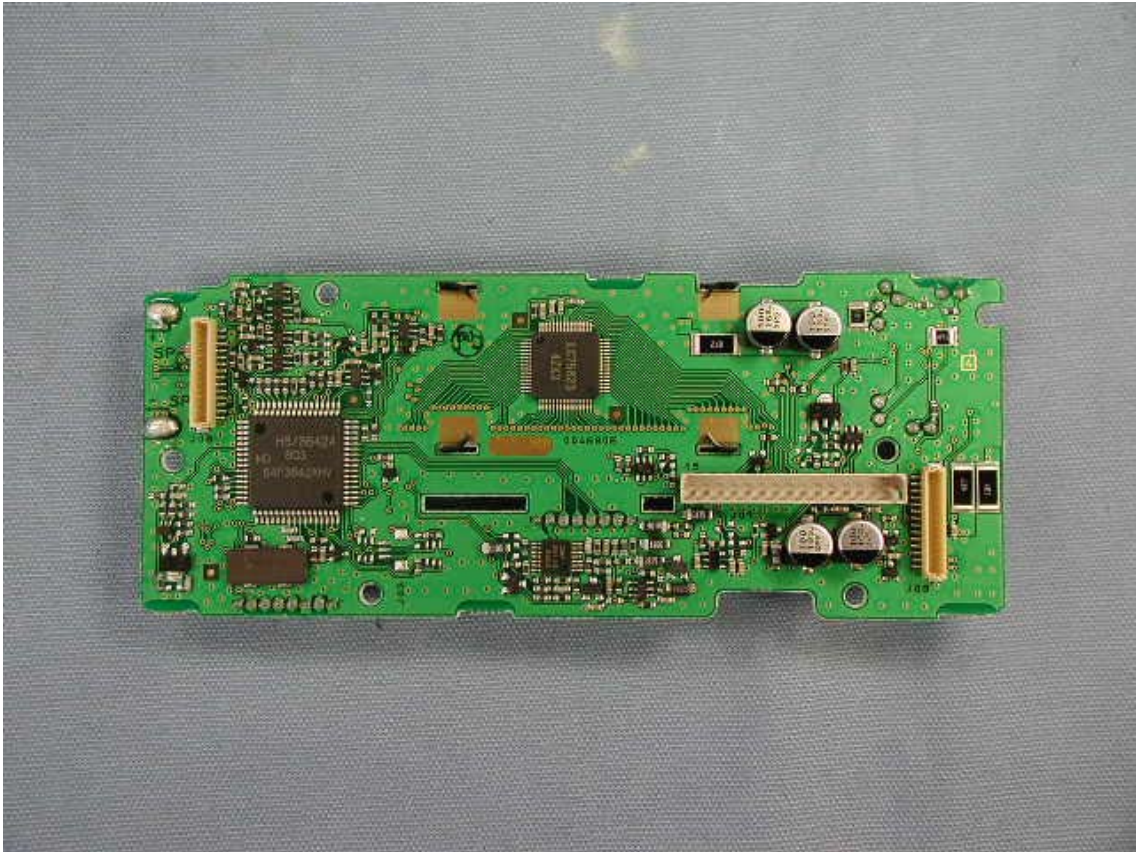

Inside of EUT

Side-A of MAIN-UNIT with shield cases

Side-A of MAIN-UNIT without shield cases

Side-B of MAIN-UNIT

Side-A of DISPLAY-UNIT with LCD

Side-A of DISPLAY-UNIT without LCD

Side-B of DISPLAY-UNIT

Front of LCD

Back of LCD

Side-A of KEY-UNIT

Side-B of KEY-UNIT

Side-A of VR-UNIT

Side-B of VR-UNIT

Side-A of MIC-CONN-UNIT

Side-B of MIC-CONN-UNIT

Inside of front panel

Inside of chassis

Inside of microphone