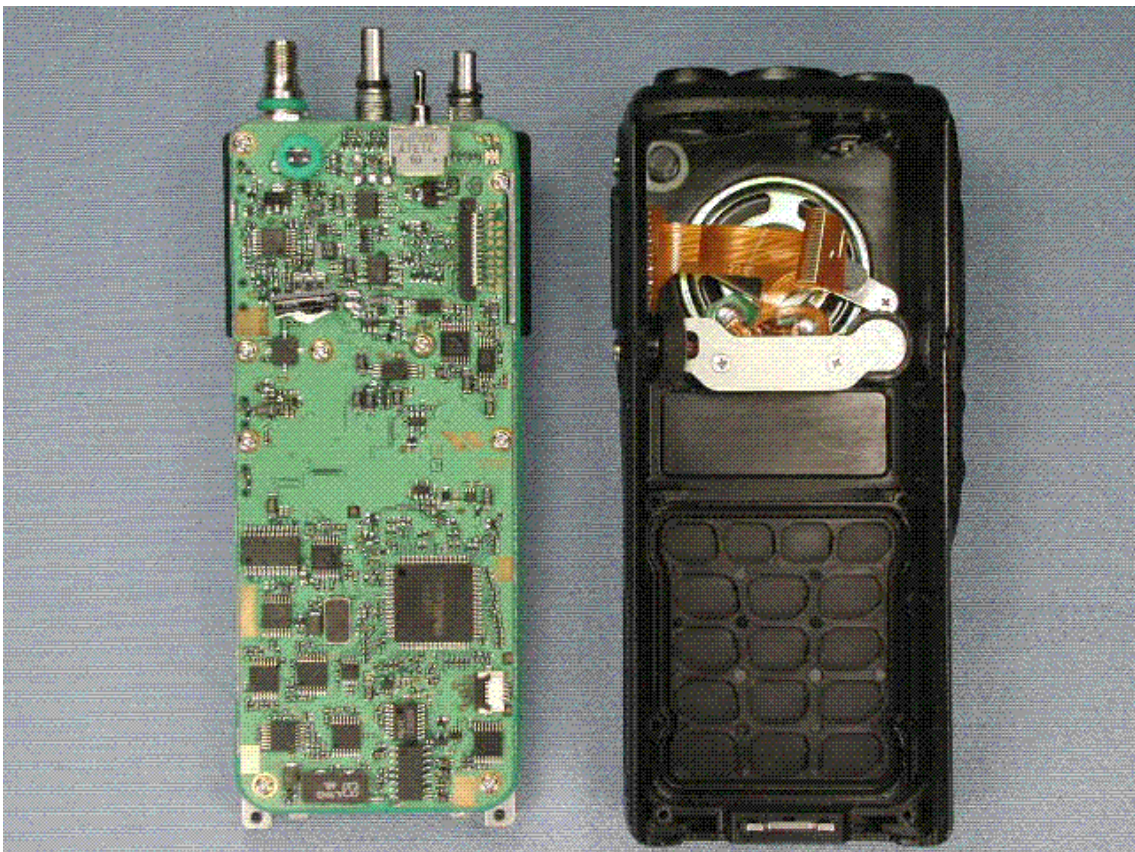

Inside view (VX-929/979/924/974)

Inside view (VX-921/971)

Side-A of MAIN-UNIT

Side-B of MAIN-UNIT with shield cases

Side-B of MAIN-UNIT without shield cases

Front panel and DISPLAY-UNIT (VX-929/979)

Front panel and DISPLAY-UNIT (VX-924/974)

Side-A of DISPLAY-UNIT with LCD

Side-A of DISPLAY-UNIT without LCD

Side-B of DISPLAY-UNIT

Side-A of CONNECTION-UNIT

Side-B of CONNECTION-UNIT

SUB-RX-UNIT in chassis

Side-A of SUB-RX-UNIT

Side-B of SUB-RX-UNIT with shield case

Side-B of SUB-RX-UNIT without shield case

Inside of front panel (for VX-929/979)

Inside of front panel (for VX-924/974)

Inside of front panel (for VX-921/971)

Inside of chassis

Inside of Battery charger

Inside of Speaker/Microphone