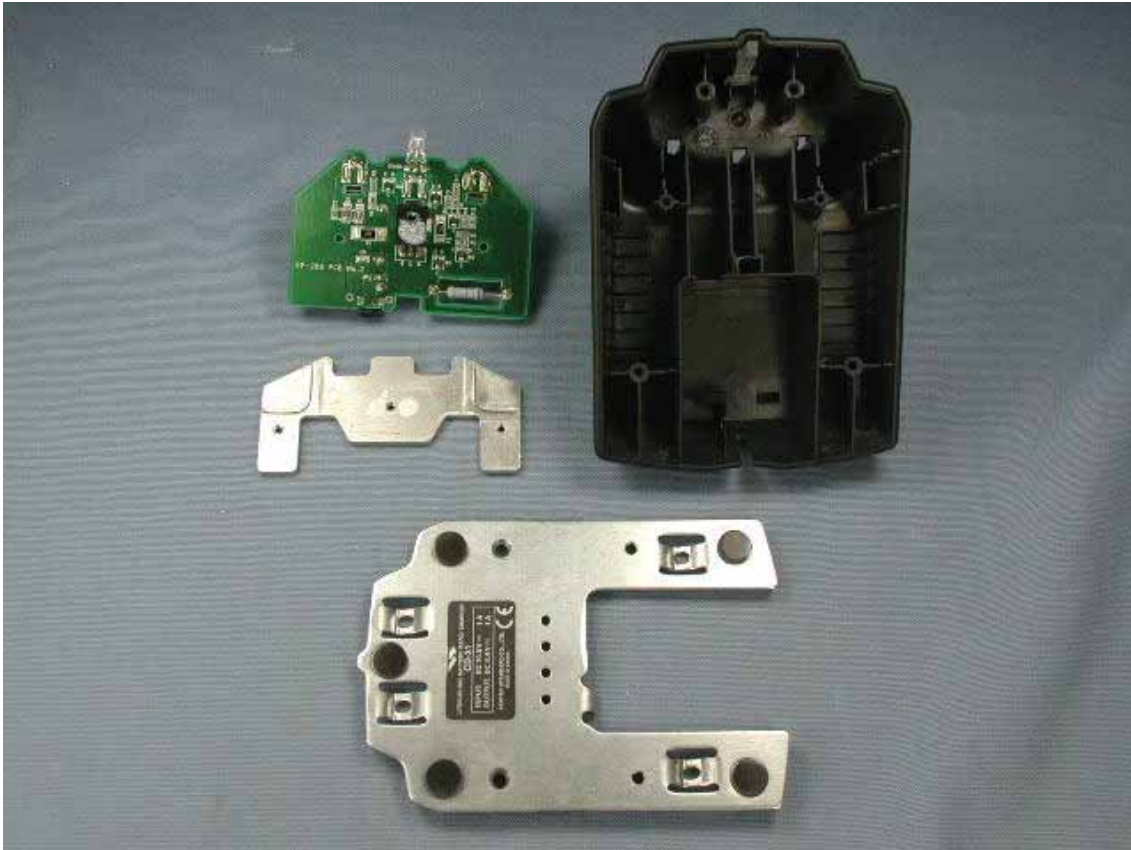

Inside view (VX-929/979/924/974)

Inside view (VX-921/971)

Side-A of MAIN-UNIT

Side-B of MAIN-UNIT with shield cases

Side-B of MAIN-UNIT without shield cases

Front panel and DISPLAY-UNIT (VX-929/979)

Front panel and DISPLAY-UNIT (VX-924/974)

Side-A of DISPLAY-UNIT with LCD

Side-A of DISPLAY-UNIT without LCD

Side-B of DISPLAY-UNIT

Side-A of CONNECTION-UNIT

Side-B of CONNECTION-UNIT

SUB-RX-UNIT in chassis

Side-A of SUB-RX-UNIT

Side-B of SUB-RX-UNIT with shield case

Side-B of SUB-RX-UNIT without shield case

Inside of front panel (for VX-929/979)

Inside of front panel (for VX-924/974)

Inside of front panel (for VX-921/971)

Inside of chassis

Inside of Battery charger

Inside of Speaker/Microphone