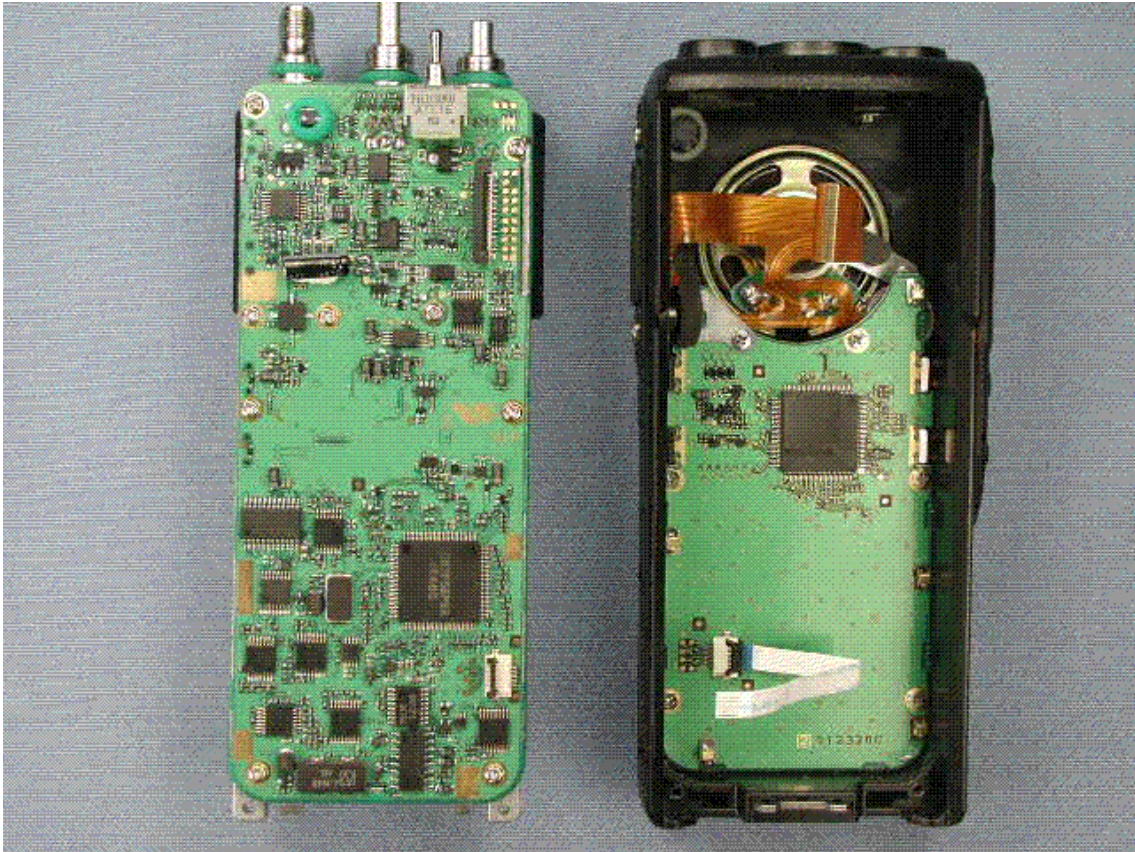

Inside view (VX-929/979/924/974)

Inside view (VX-921/971)

Side-A of MAIN-UNIT

Side-B of MAIN-UNIT with shield cases

Side-B of MAIN-UNIT without shield cases

Front panel and DISPLAY-UNIT (VX-929/979)

Front panel and DISPLAY-UNIT (VX-924/974)

Side-A of DISPLAY-UNIT with LCD

Side-A of DISPLAY-UNIT without LCD

Side-B of DISPLAY-UNIT

Side-A of CONNECTION-UNIT

Side-B of CONNECTION-UNIT

SUB-RX-UNIT in chassis

Side-A of SUB-RX-UNIT

Side-B of SUB-RX-UNIT with shield case

Side-B of SUB-RX-UNIT without shield case

Inside of front panel (for VX-929/979)

Inside of front panel (for VX-924/974)

Inside of front panel (for VX-921/971)

Inside of chassis

Inside of Battery charger

Inside of Speaker/Microphone