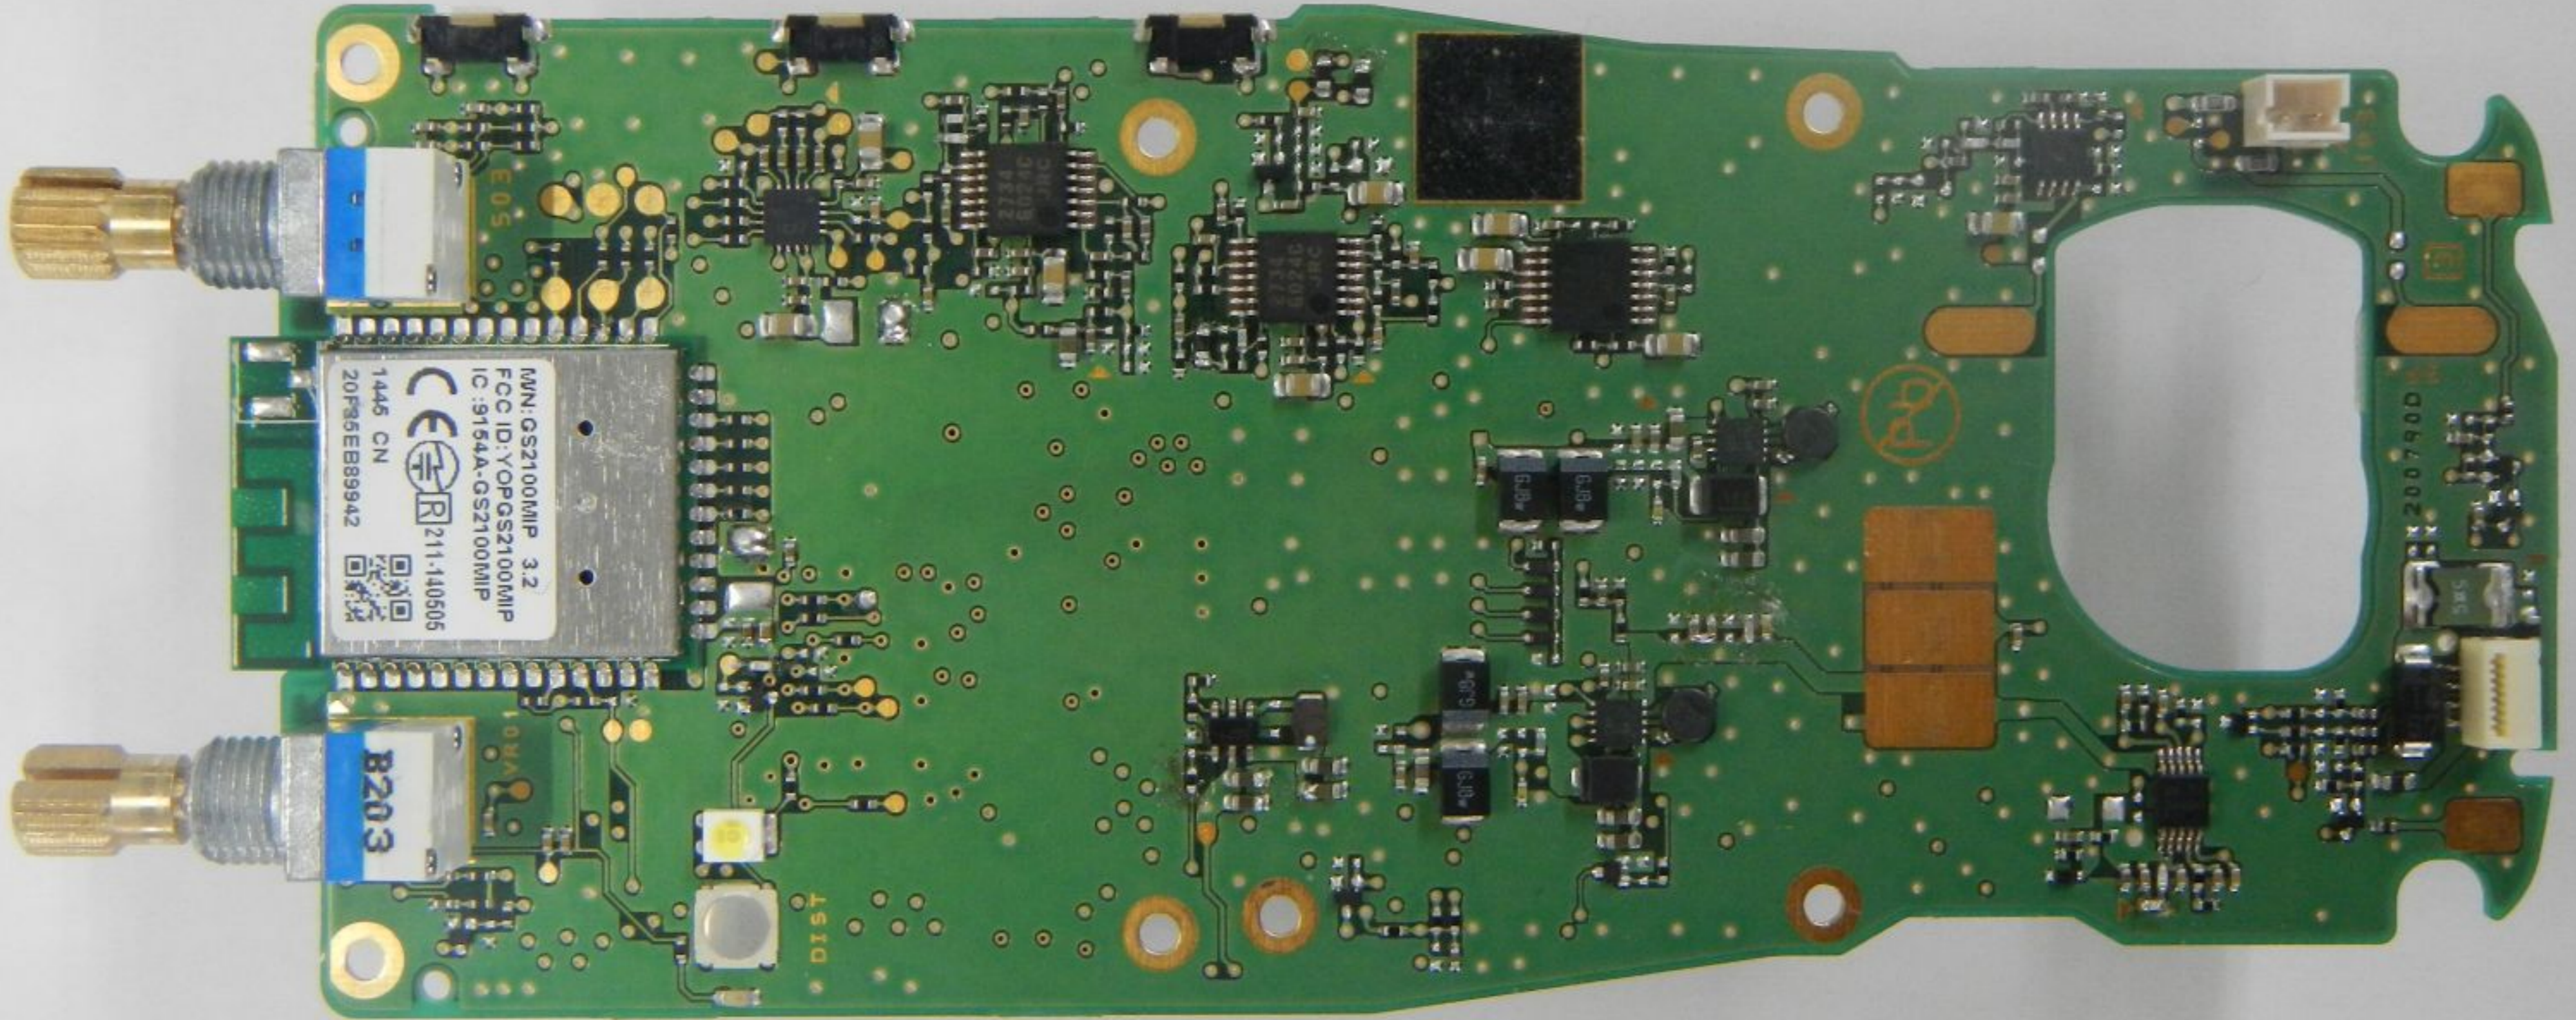

MAIN-UNIT

Application for FCC / IC
FCC ID: K660A290X10
IC: 511B-0A290X10

USB-A-UNIT

Application for FCC / IC
FCC ID: K660A290X10
IC: 511B-0A290X10