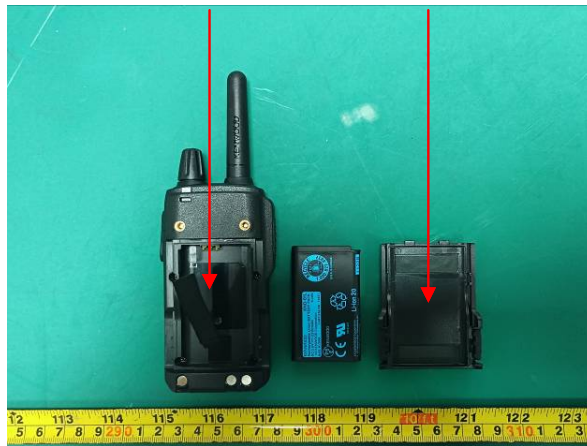

EXHIBIT A - FCC ID LABEL AND LOCATION

SKU No.: 019048240101

FCC ID Label

Label 1

Label 2

FCC ID Label Location Information

Label 1

Label 2

The label shown shall be permanently affixed at a conspicuous location on the device and be readily visible to the user at the time purchase (Labeling requirements per 2.925)

SKU No.: 019048240095

FCC ID Label

Label 1

Label 2

FCC ID Label Location Information

Label 1

Label 2

The label shown shall be permanently affixed at a conspicuous location on the device and be readily visible to the user at the time purchase (Labeling requirements per 2.925)