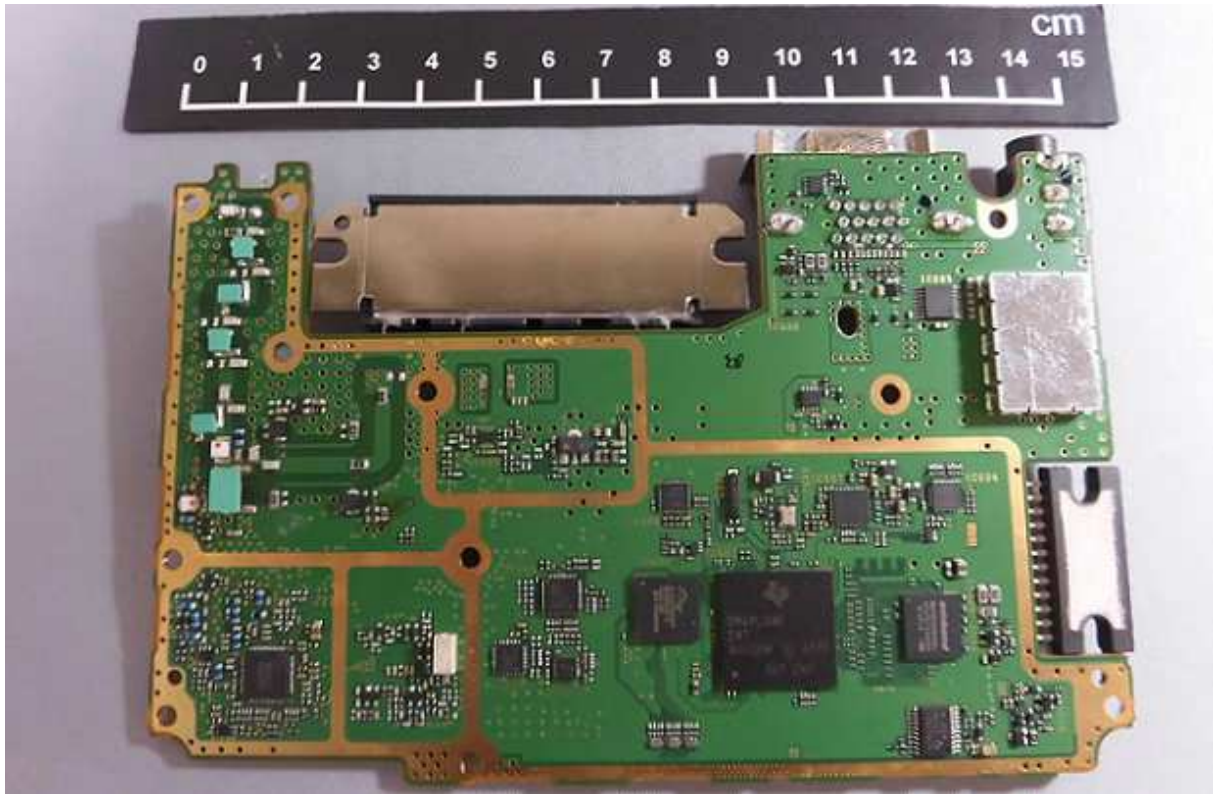

Top Internal View of TX-RX Unit

Upper side of TX-RX Unit

Bottom side of TX-RX Unit

Upper side of TX-RX Unit (without shield case)

Bottom side of TX-RX Unit (without shield case)

Front Internal View of Certificated Bluetooth Module

**Upper side of Certificated Bluetooth Module
(FCC ID: K44479250, IC: 282F-479250, MODEL: J7C-0037)**

Upper side of Certificated Bluetooth Module (without shield case)

Bottom side of Certificated Bluetooth Module

Front Internal View of SUB Unit

Upper side of SUB Unit

Bottom side of SUB Unit