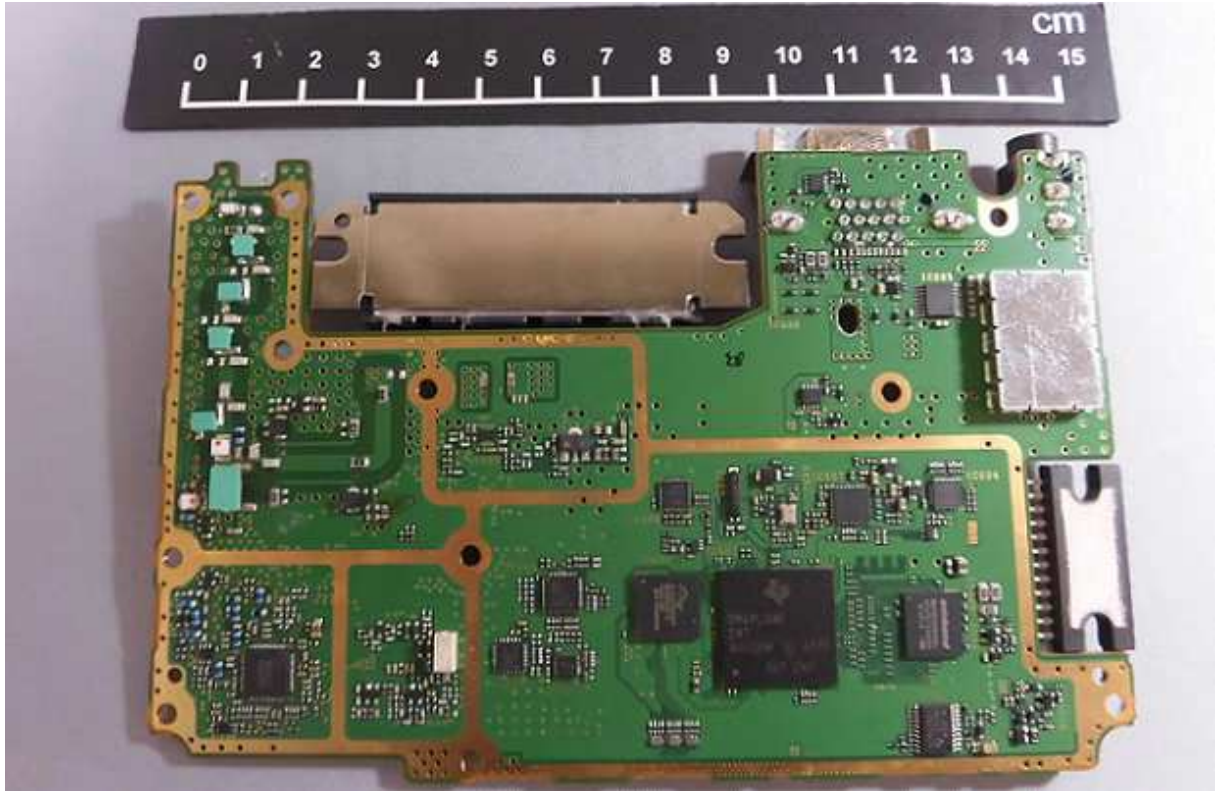

Top Internal View of TX-RX Unit

Upper side of TX-RX Unit

**Bottom side of TX-RX Unit**

**Upper side of TX-RX Unit (without shield case)**

**Bottom side of TX-RX Unit (without shield case)**

**Front Internal View of Certificated Bluetooth Module**

**Upper side of Certificated Bluetooth Module  
(FCC ID: K44479250, IC: 282F-479250, MODEL: J7C-0037)**

**Upper side of Certificated Bluetooth Module (without shield case)**

**Bottom side of Certificated Bluetooth Module**

Front Internal View of SUB Unit

Upper side of SUB Unit

Bottom side of SUB Unit