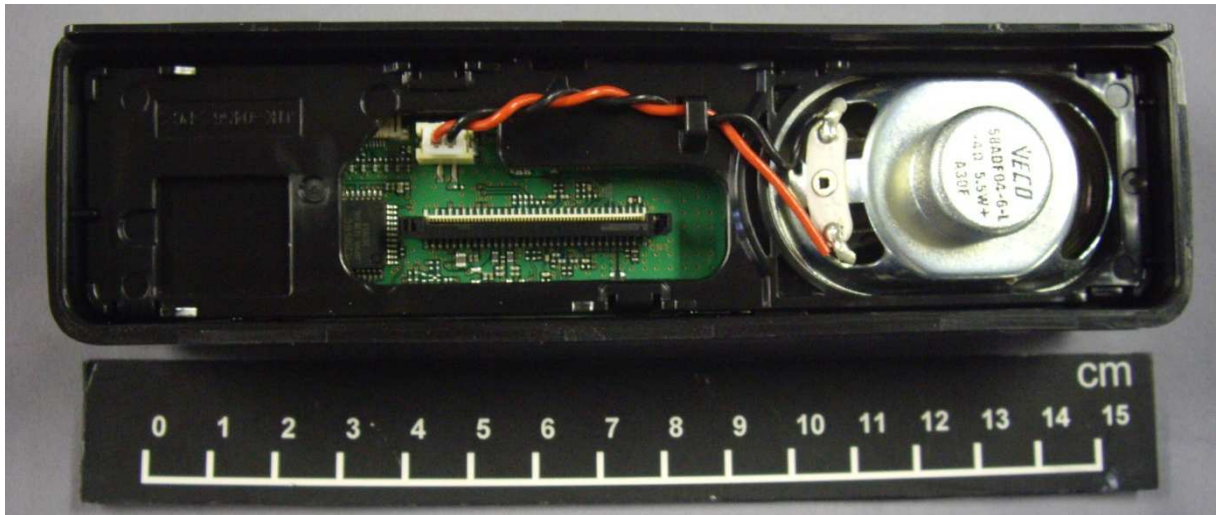

Top Internal View of TX-RX Unit

Upper side of TX-RX Unit

**Bottom side of TX-RX Unit**

**Upper side of TX-RX Unit (without shield case)**

**Bottom side of TX-RX Unit (without shield case)**

**Front Internal View of Certificated Bluetooth Module**

**Upper side of Certificated Bluetooth Module  
(FCC ID: K44479250, IC: 282F-479250, MODEL: J7C-0037)**

**Upper side of Certificated Bluetooth Module (without shield case)**

**Bottom side of Certificated Bluetooth Module**

Front Internal View of SUB Unit

Upper side of SUB Unit

Bottom side of SUB Unit