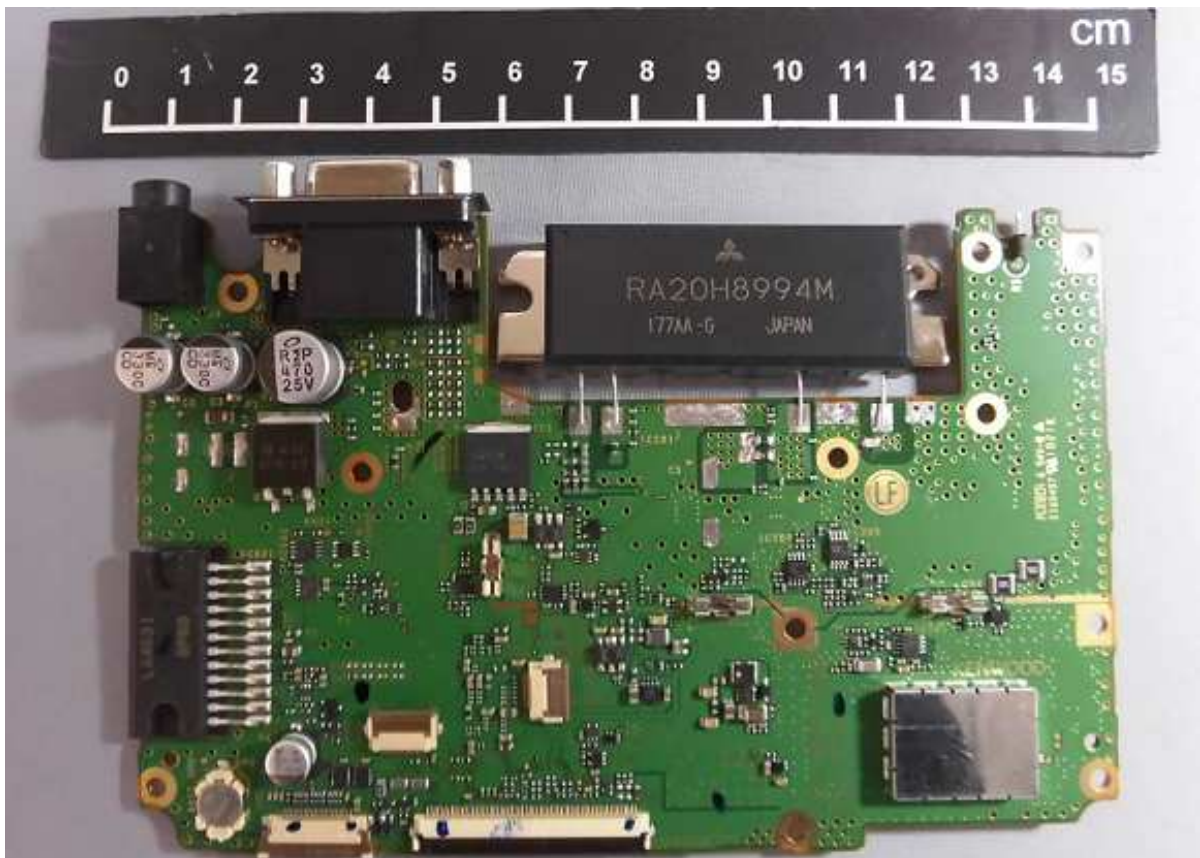

Top Internal View of TX-RX Unit

Upper side of TX-RX Unit

**Bottom side of TX-RX Unit**

**Upper side of TX-RX Unit (without shield case)**

**Bottom side of TX-RX Unit (without shield case)**

**Front Internal View of Certificated Bluetooth Module**

**Upper side of Certificated Bluetooth Module  
(FCC ID: K44479250, IC: 282F-479250, MODEL: J7C-0037)**

**Upper side of Certificated Bluetooth Module (without shield case)**

**Bottom side of Certificated Bluetooth Module**

Front Internal View of SUB Unit

Upper side of SUB Unit

Bottom side of SUB Unit