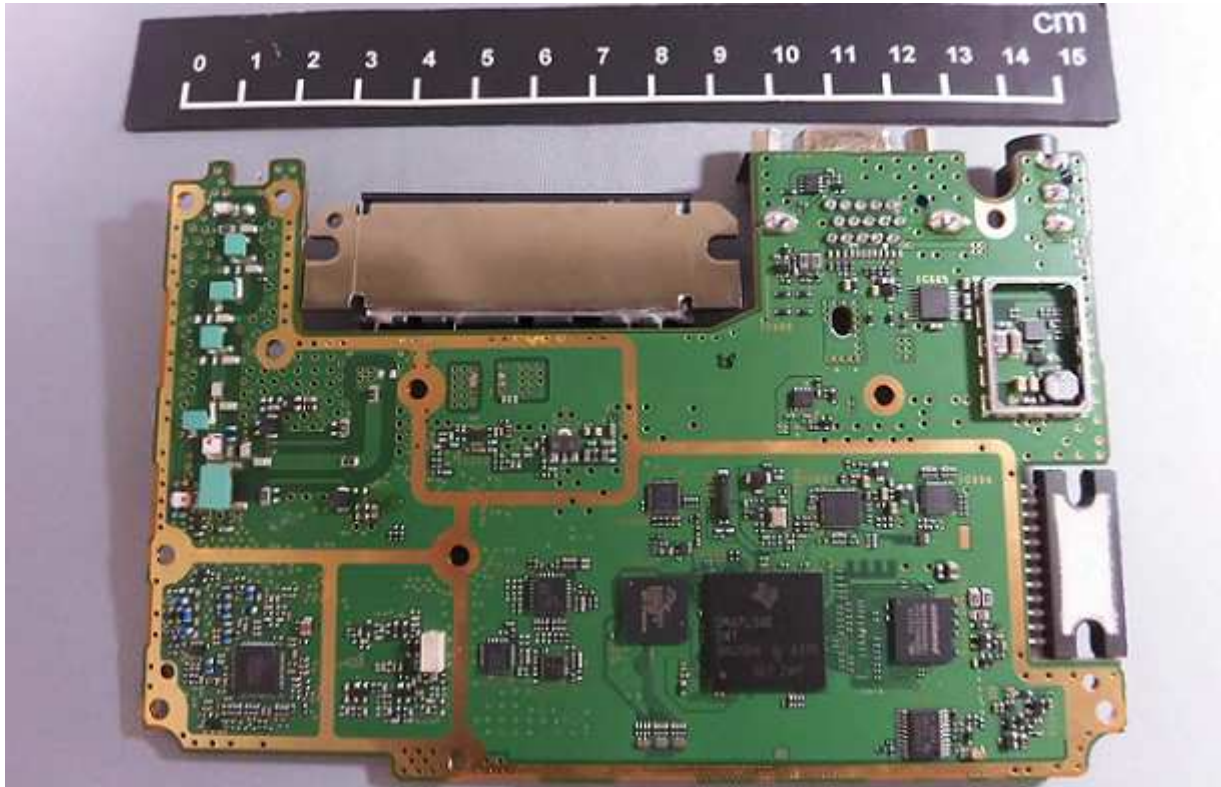

Top Internal View of TX-RX Unit

Upper side of TX-RX Unit

**Bottom side of TX-RX Unit**

**Upper side of TX-RX Unit (without shield case)**

**Bottom side of TX-RX Unit (without shield case)**

**Front Internal View of Certificated Bluetooth Module**

**Upper side of Certificated Bluetooth Module  
(FCC ID: K44479250, IC: 282F-479250, MODEL: J7C-0037)**

**Upper side of Certificated Bluetooth Module (without shield case)**

**Bottom side of Certificated Bluetooth Module**

Front Internal View of SUB Unit

Upper side of SUB Unit

Bottom side of SUB Unit