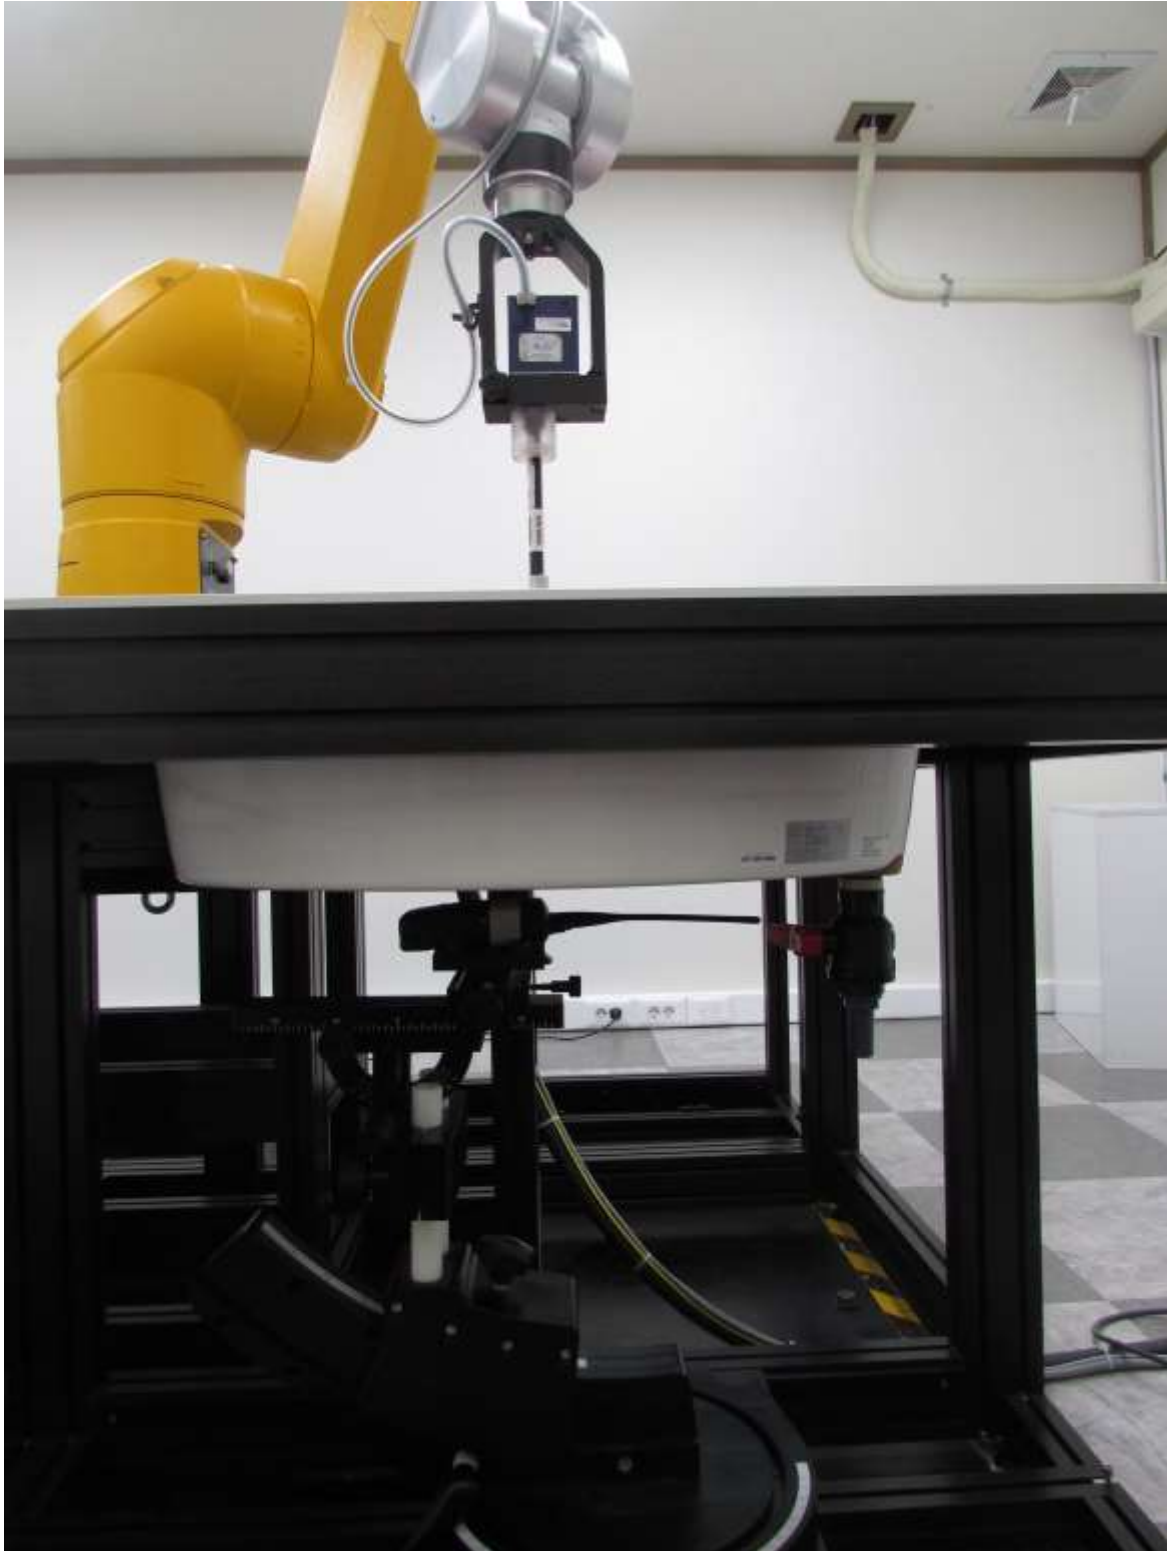

Attachment 7. –SAR Test Setup Photographs

■ **Test Setup Photo (Hand-held to Face)**

■ **Test Setup Photo (Hand-held to Face)**

[Distance of 25 mm from the EUT]

■ **Test Setup Photo (Body-worn Belt clip)**

■ **Test Setup Photo (Body-worn Belt clip)**

[Distance of 0 mm from the EUT]

■ DUT Photo

■ DUT Photo

■ DUT Photo

■ Antenna

■ Battery

■ Accessory KBH-11