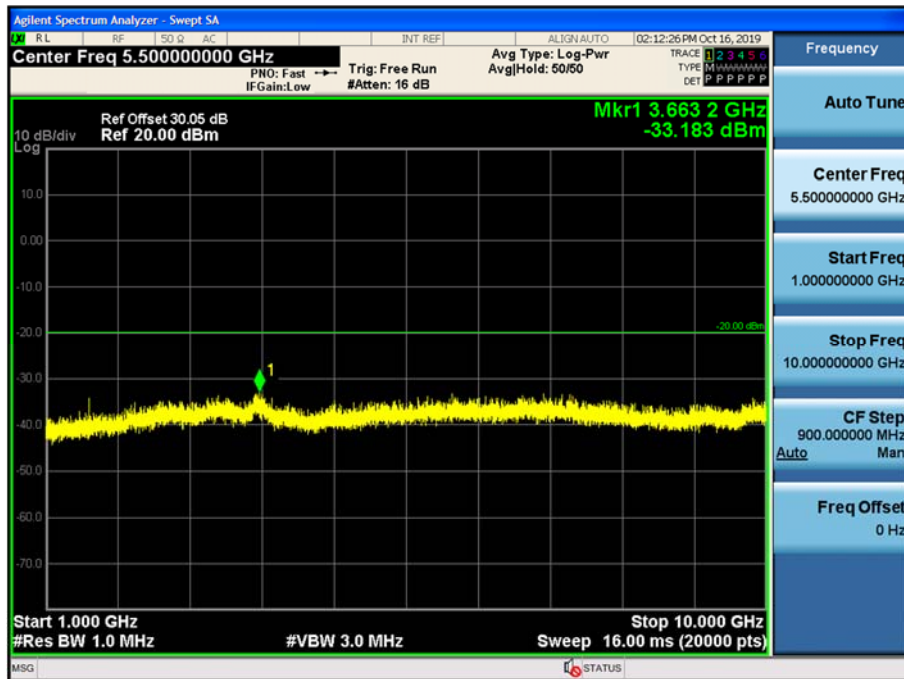

30 MHz~1 GHz

1 GHz~10 GHz

(511.95 MHz)\_High

9 kHz~150 kHz

150 kHz~30 MHz

30 MHz~1 GHz

1 GHz~10 GHz

7K60FXD, 7K60FXE\_FCC