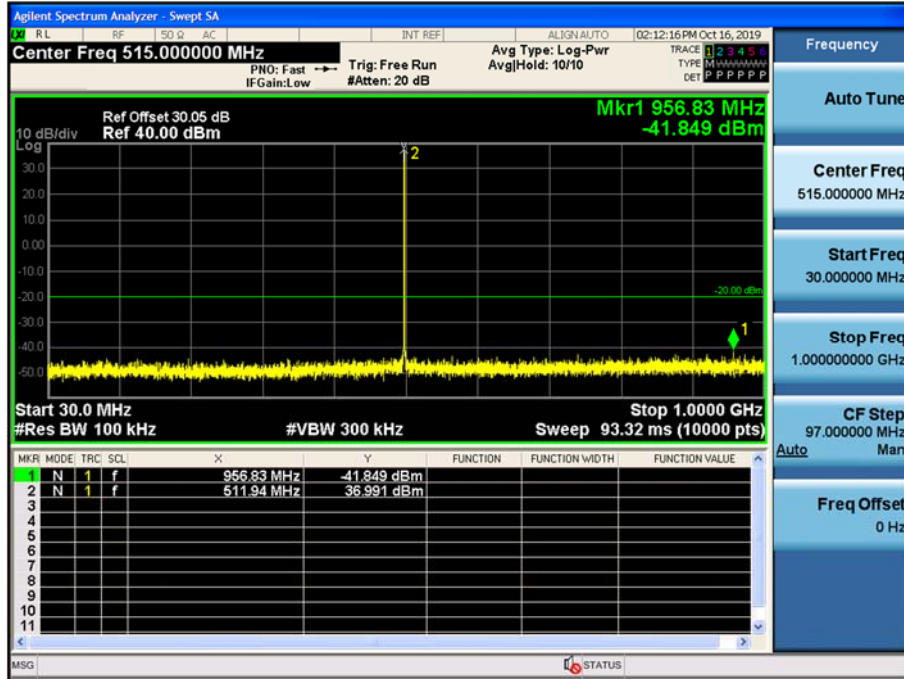

30 MHz~1 GHz

1 GHz~10 GHz

(511.95 MHz)\_High

9 kHz~150 kHz

150 kHz~30 MHz

30 MHz~1 GHz

1 GHz~10 GHz

7K60FXD, 7K60FXE\_FCC