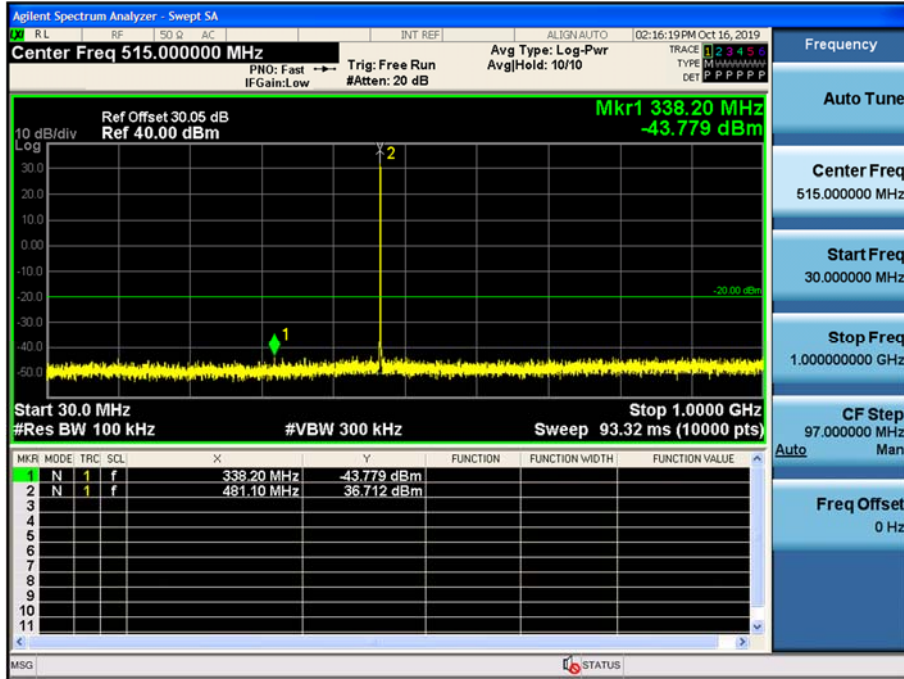

30 MHz~1 GHz