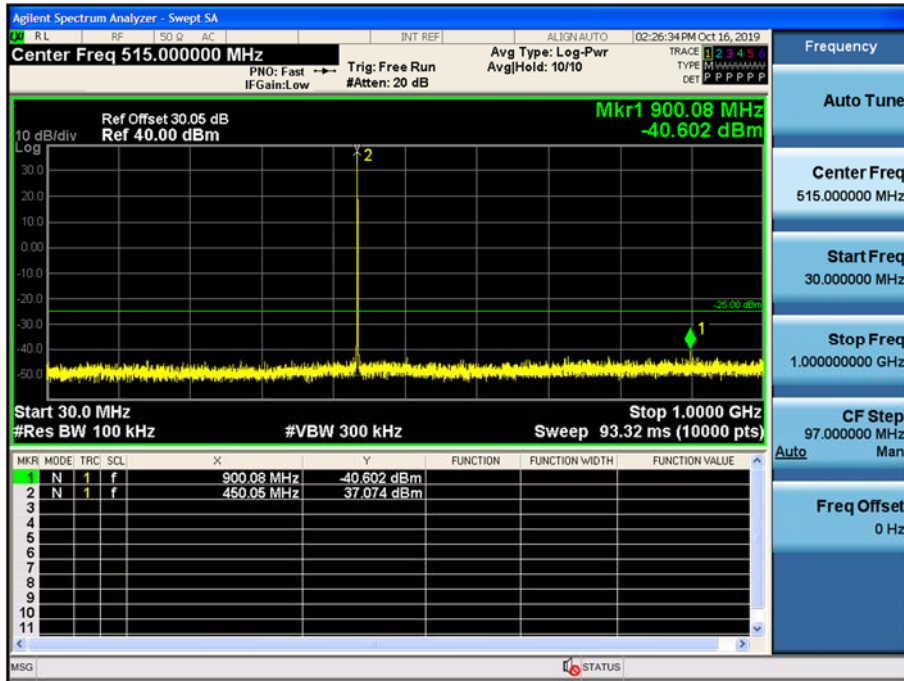

30 MHz~1 GHz