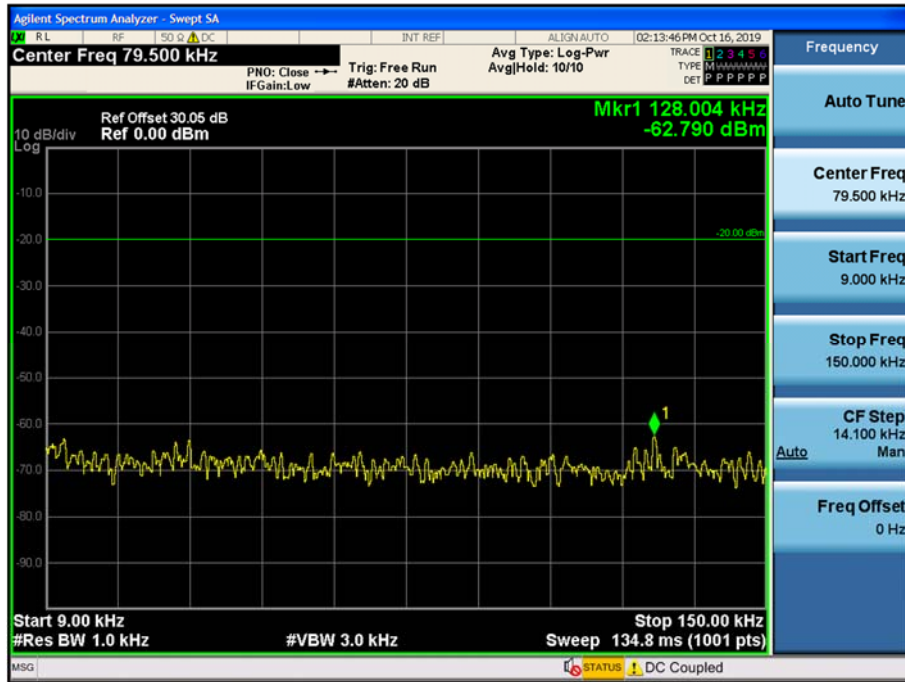

7K60FXD, 7K60FXE_FCC

(450.05 MHz)_High
9 kHz~150 kHz