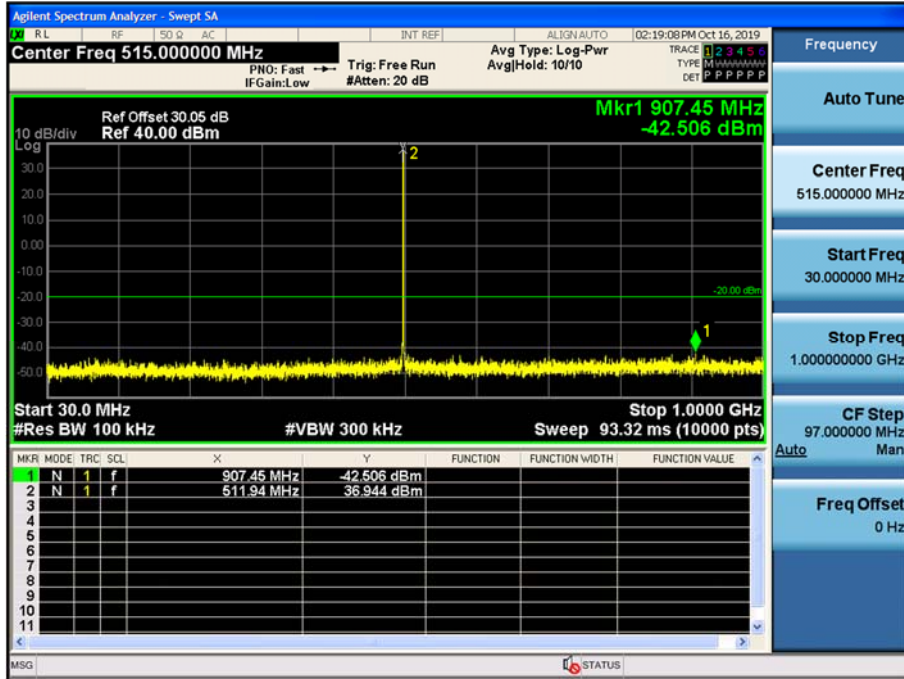

1 GHz~10 GHz

(511.95 MHz)\_High  
9 kHz~150 kHz

150 kHz~30 MHz

30 MHz~1 GHz

1 GHz~10 GHz

4K00F1E, 4K00F1D, 4K00F7W\_FCC

(450.05 MHz)\_High

9 kHz~150 kHz