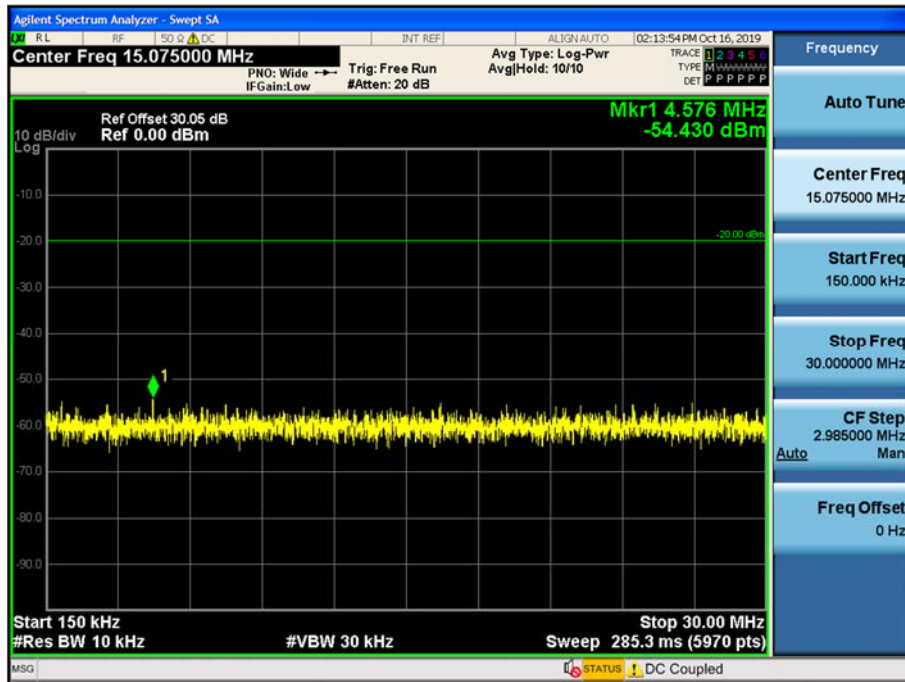

150 kHz~30 MHz