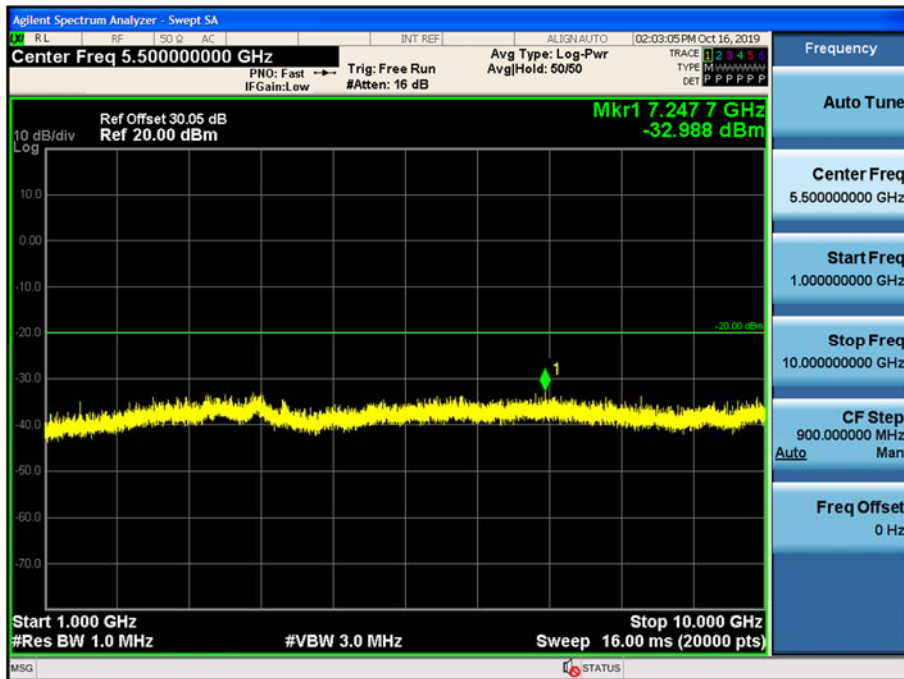

30 MHz~1 GHz

1 GHz~10 GHz

(511.95 MHz)\_High

9 kHz~150 kHz

150 kHz~30 MHz

30 MHz~1 GHz

1 GHz~10 GHz

7K60FXD, 7K60FXE\_FCC