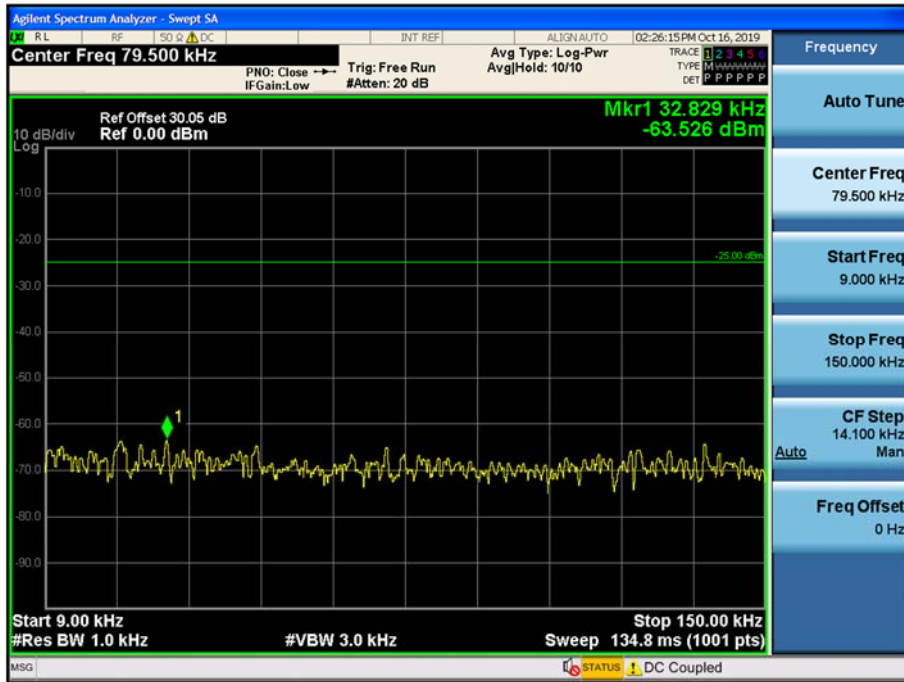

1 GHz~10 GHz

(511.95 MHz)\_High  
9 kHz~150 kHz

150 kHz~30 MHz

30 MHz~1 GHz

1 GHz~10 GHz

4K00F1E, 4K00F1D, 4K00F7W\_FCC

(450.05 MHz)\_High

9 kHz~150 kHz