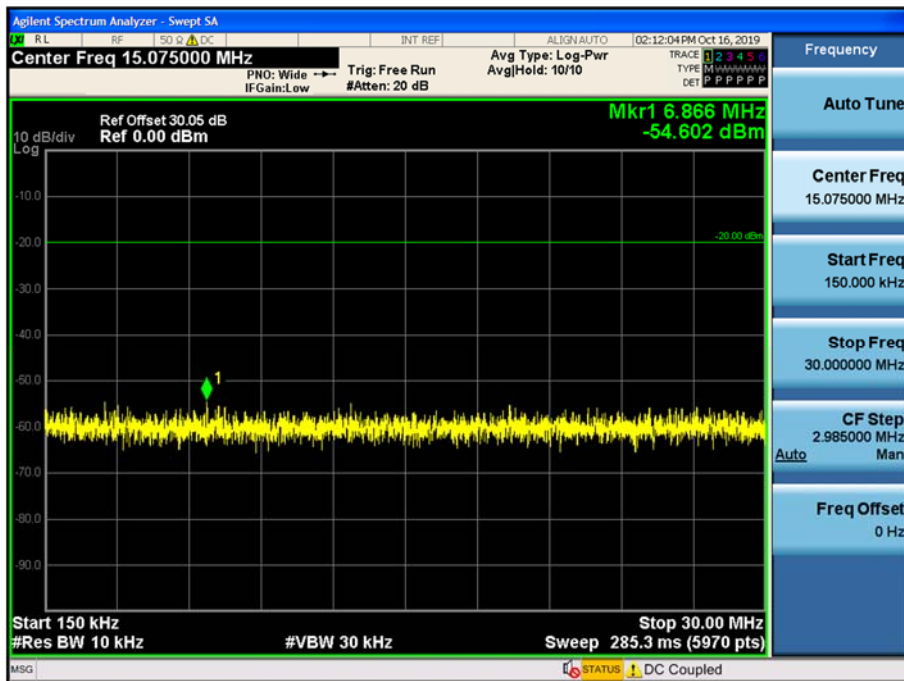

30 MHz~1 GHz

1 GHz~10 GHz

(511.95 MHz)\_High

9 kHz~150 kHz

150 kHz~30 MHz

30 MHz~1 GHz

1 GHz~10 GHz

7K60FXD, 7K60FXE\_FCC