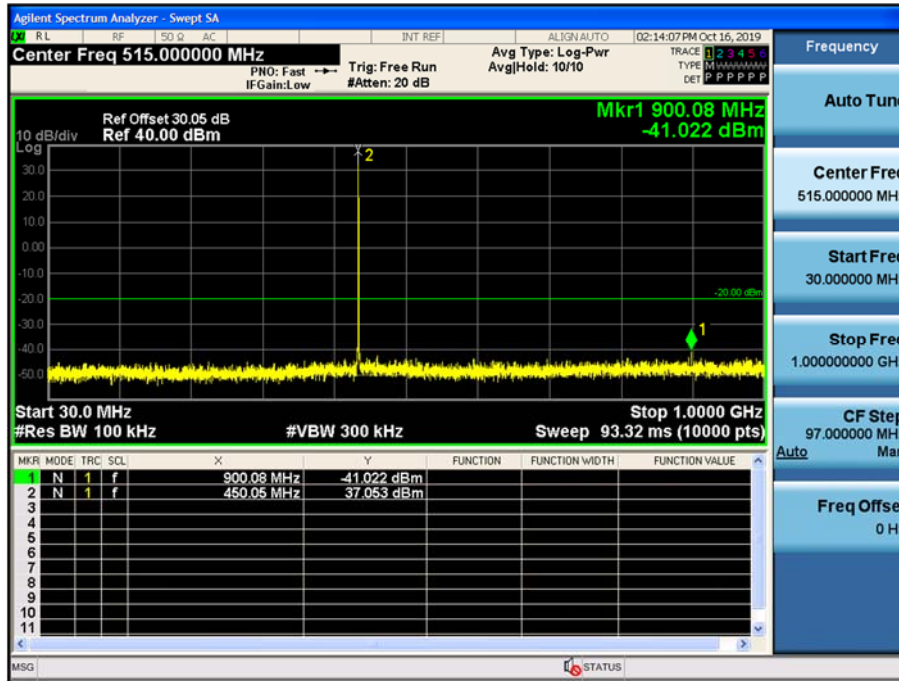

30 MHz~1 GHz