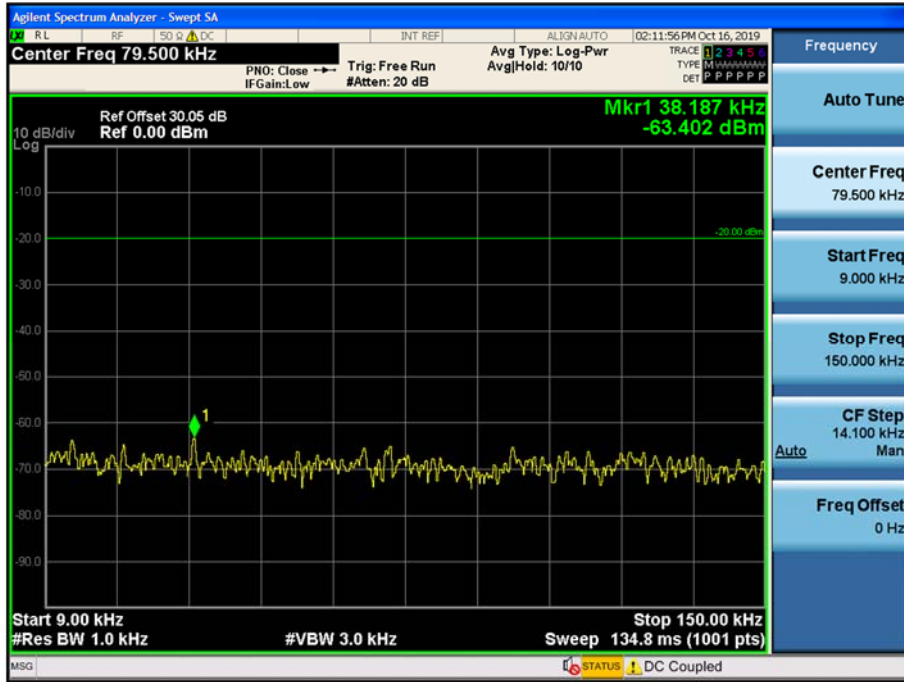

30 MHz~1 GHz

1 GHz~10 GHz

(511.95 MHz)\_High

9 kHz~150 kHz

150 kHz~30 MHz

30 MHz~1 GHz

1 GHz~10 GHz

7K60FXD, 7K60FXE\_FCC