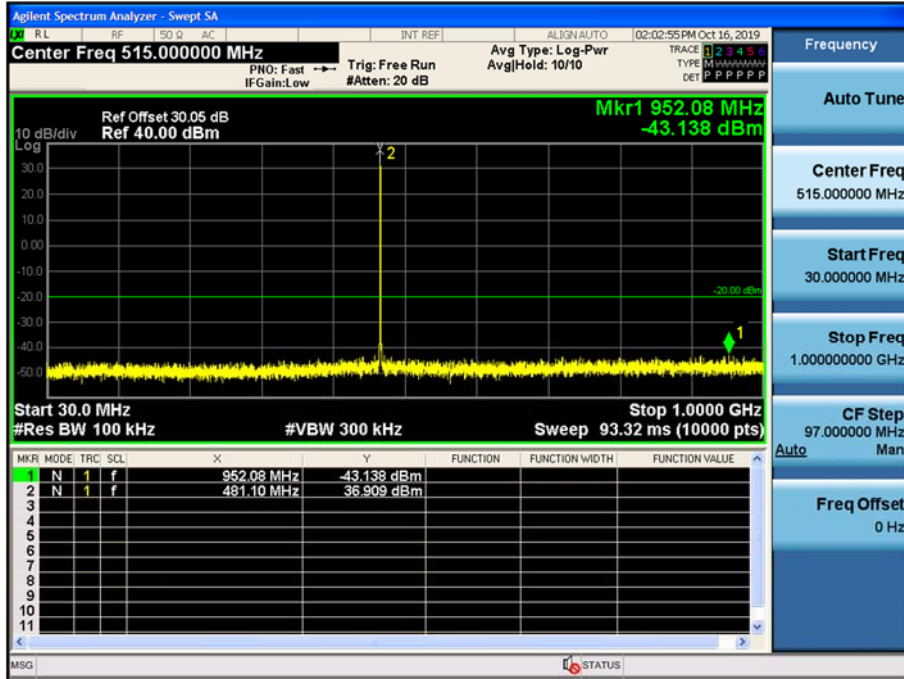

30 MHz~1 GHz

1 GHz~10 GHz

(511.95 MHz)\_High

9 kHz~150 kHz

150 kHz~30 MHz

30 MHz~1 GHz

1 GHz~10 GHz

7K60FXD, 7K60FXE\_FCC