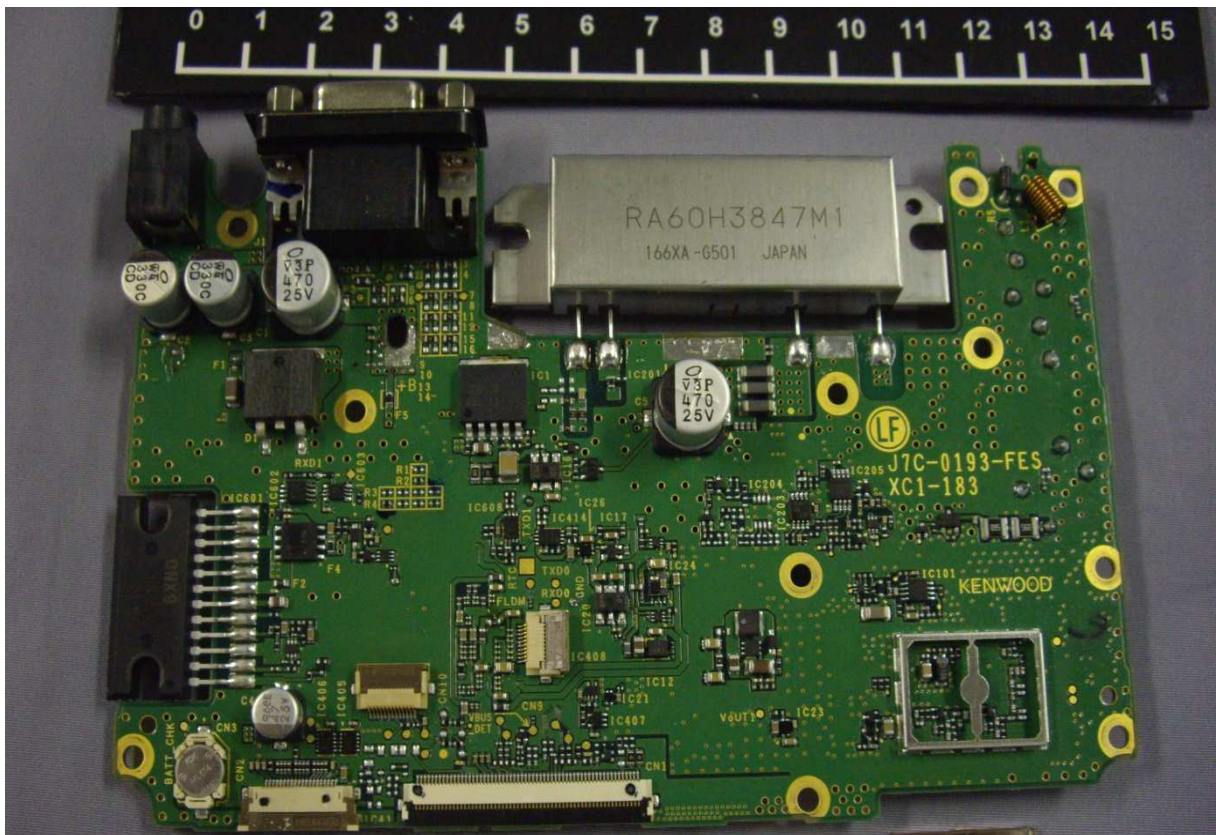

Top Internal View of TX-RX Unit

Upper side of TX-RX Unit

Bottom side of TX-RX Unit

Upper side of TX-RX Unit (without shield case)

Bottom side of TX-RX Unit (without shield case)

Front Internal View of Certificated Bluetooth Module

**Upper side of Certificated Bluetooth Module
(FCC ID: K44479250, IC: 282F-479250, MODEL: J7C-0037)**

Upper side of Certificated Bluetooth Module (without shield case)

Bottom side of Certificated Bluetooth Module

Front Internal View of SUB Unit

Upper side of SUB Unit

Bottom side of SUB Unit