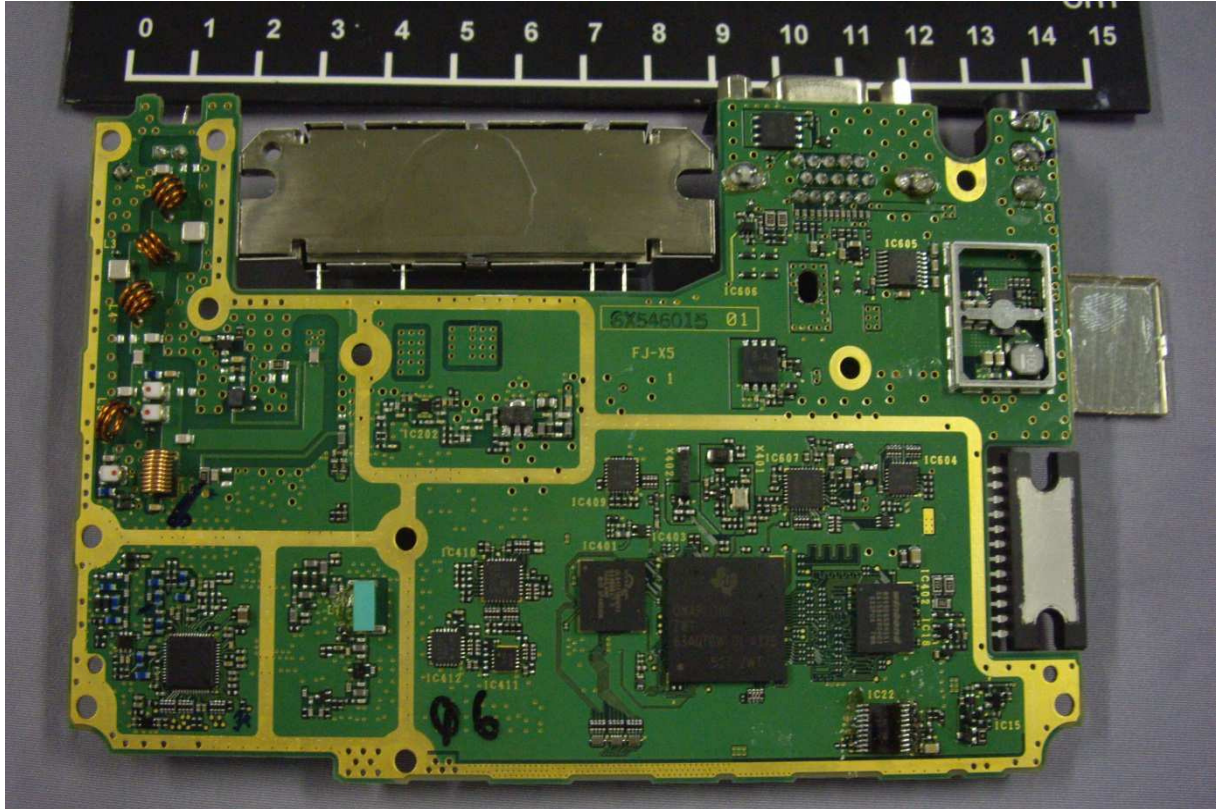

Top Internal View of TX-RX Unit

Upper side of TX-RX Unit

Bottom side of TX-RX Unit

Upper side of TX-RX Unit (without shield case)

Bottom side of TX-RX Unit (without shield case)

Front Internal View of Certificated Bluetooth Module

**Upper side of Certificated Bluetooth Module
(FCC ID: K44479250, IC: 282F-479250, MODEL: J7C-0037)**

Upper side of Certificated Bluetooth Module (without shield case)

Bottom side of Certificated Bluetooth Module

Front Internal View of SUB Unit

Upper side of SUB Unit

Bottom side of SUB Unit