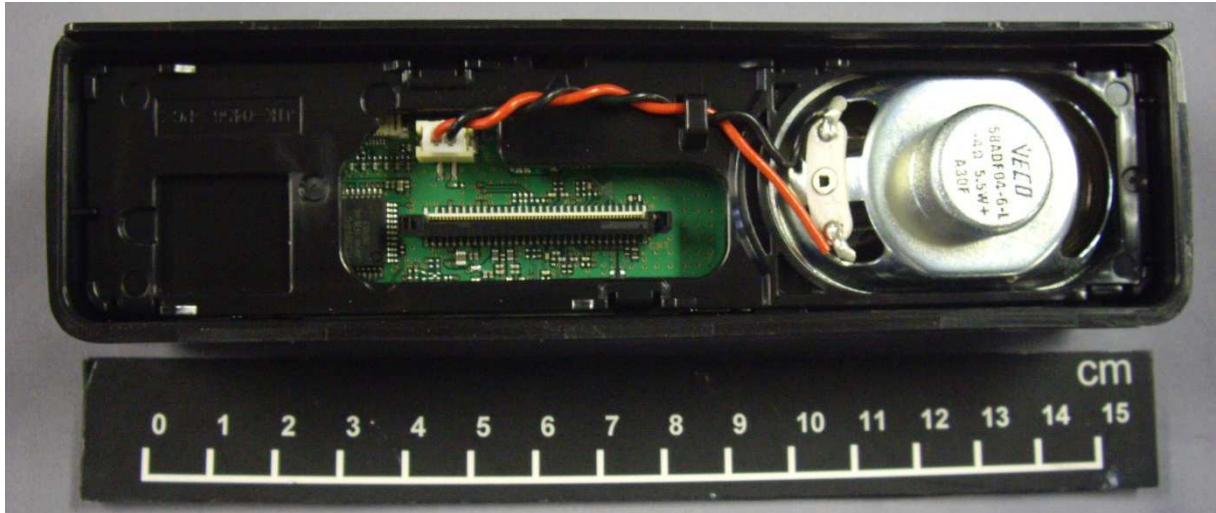

Top Internal View of TX-RX Unit

Upper side of TX-RX Unit

Bottom side of TX-RX Unit

Upper side of TX-RX Unit (without shield case)

Bottom side of TX-RX Unit (without shield case)

Front Internal View of Certificated Bluetooth Module

**Upper side of Certificated Bluetooth Module
(FCC ID: K44479250, IC: 282F-479250, MODEL: J7C-0037)**

Upper side of Certificated Bluetooth Module (without shield case)

Bottom side of Certificated Bluetooth Module

Front Internal View of SUB Unit

Upper side of SUB Unit

Bottom side of SUB Unit