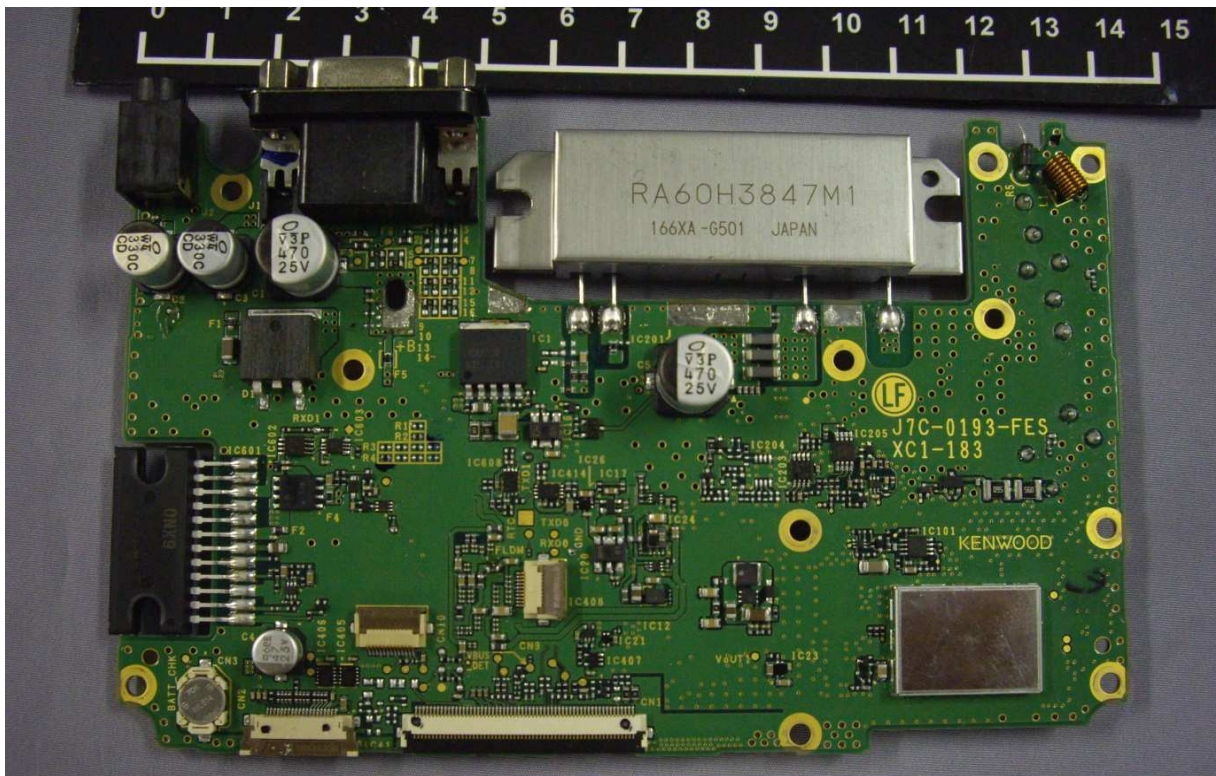

Top Internal View of TX-RX Unit

Upper side of TX-RX Unit

Bottom side of TX-RX Unit

Upper side of TX-RX Unit (without shield case)

Bottom side of TX-RX Unit (without shield case)

Front Internal View of Certificated Bluetooth Module

**Upper side of Certificated Bluetooth Module
(FCC ID: K44479250, IC: 282F-479250, MODEL: J7C-0037)**

Upper side of Certificated Bluetooth Module (without shield case)

Bottom side of Certificated Bluetooth Module

Front Internal View of SUB Unit

Upper side of SUB Unit

Bottom side of SUB Unit