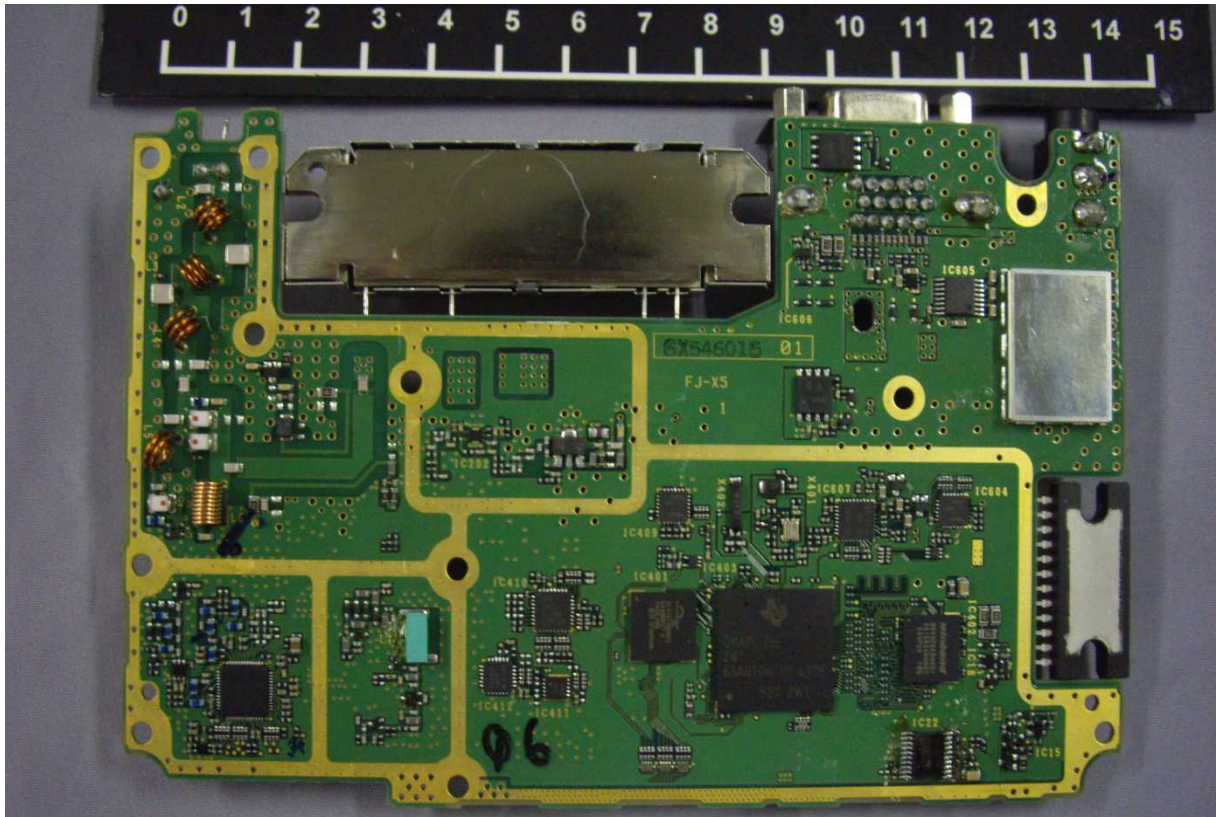

Top Internal View of TX-RX Unit

Upper side of TX-RX Unit

Bottom side of TX-RX Unit

Upper side of TX-RX Unit (without shield case)

Bottom side of TX-RX Unit (without shield case)

Front Internal View of Certificated Bluetooth Module

**Upper side of Certificated Bluetooth Module
(FCC ID: K44479250, IC: 282F-479250, MODEL: J7C-0037)**

Upper side of Certificated Bluetooth Module (without shield case)

Bottom side of Certificated Bluetooth Module

Front Internal View of SUB Unit

Upper side of SUB Unit

Bottom side of SUB Unit