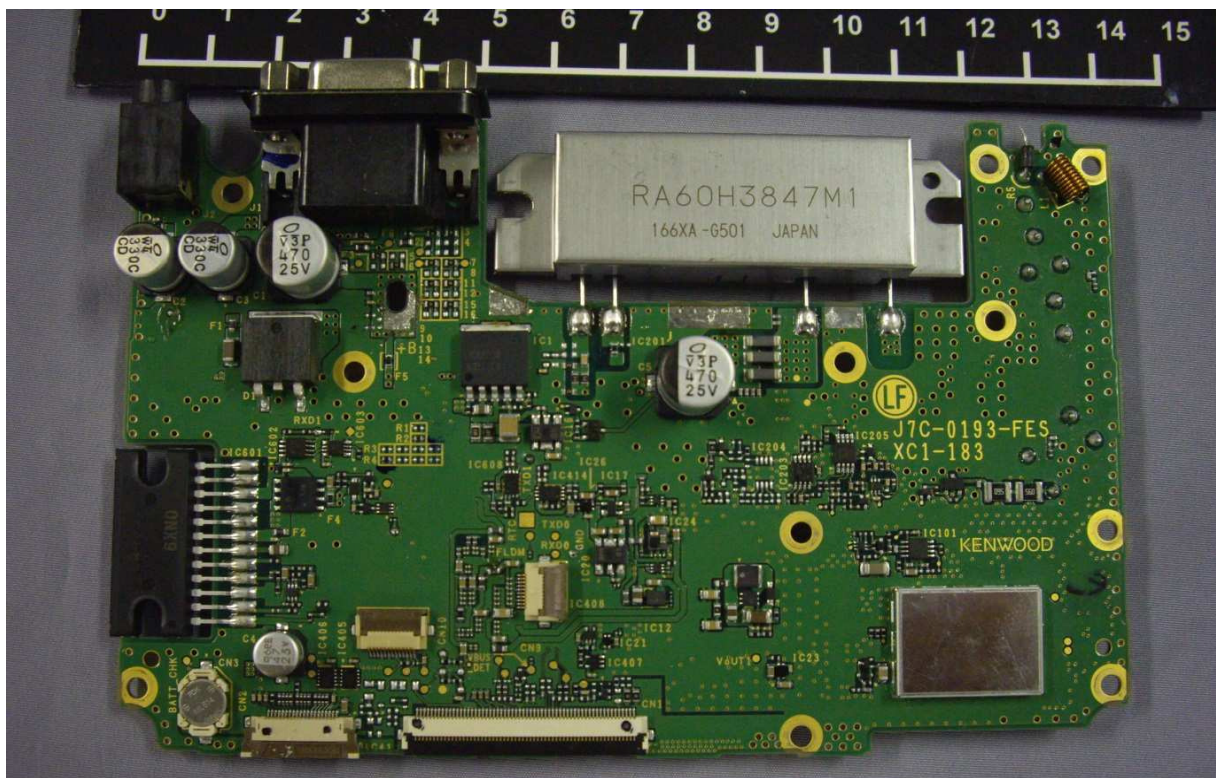

Top Internal View of TX-RX Unit

Upper side of TX-RX Unit

Bottom side of TX-RX Unit

Upper side of TX-RX Unit (without shield case)

Bottom side of TX-RX Unit (without shield case)

Front Internal View of Certificated Bluetooth Module

**Upper side of Certificated Bluetooth Module  
(FCC ID: K44479250, IC: 282F-479250, MODEL: J7C-0037)**

**Upper side of Certificated Bluetooth Module (without shield case)**

**Bottom side of Certificated Bluetooth Module**

Front Internal View of SUB Unit

Upper side of SUB Unit

Bottom side of SUB Unit