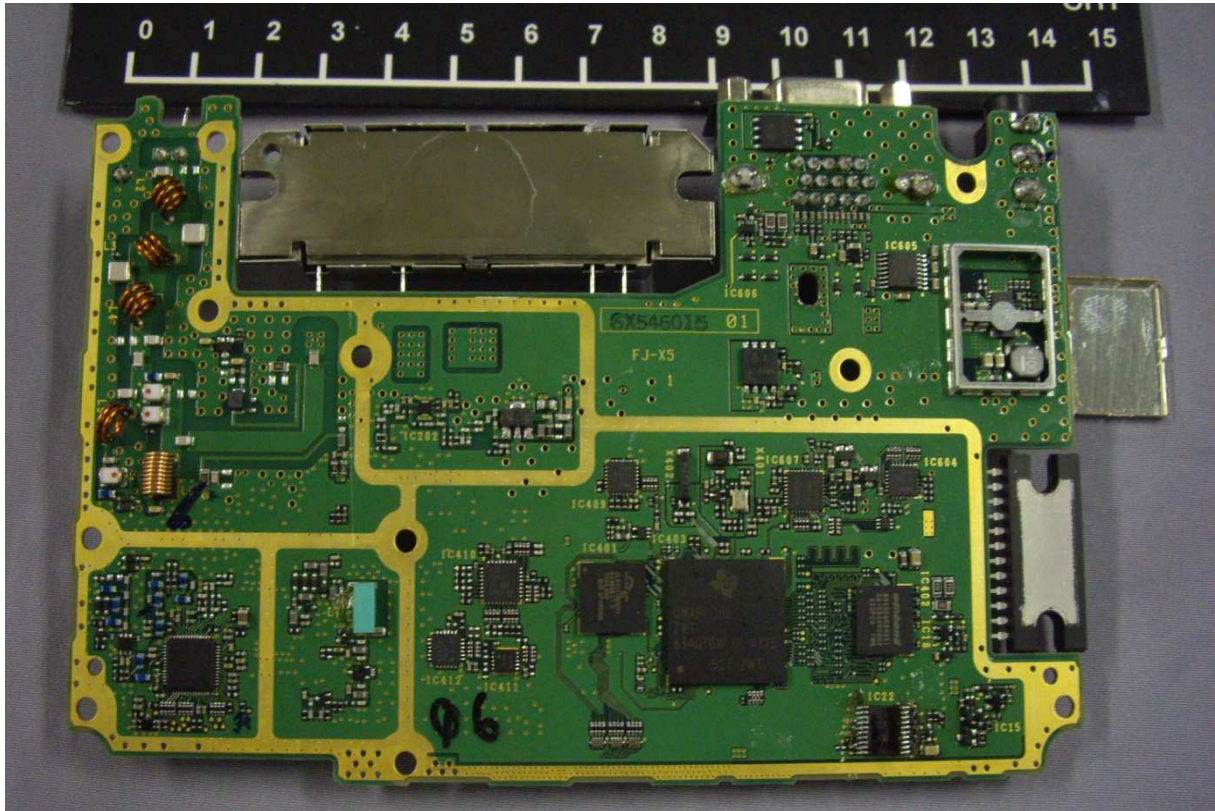

Top Internal View of TX-RX Unit

Upper side of TX-RX Unit

Bottom side of TX-RX Unit

Upper side of TX-RX Unit (without shield case)

Bottom side of TX-RX Unit (without shield case)

Front Internal View of Certificated Bluetooth Module

**Upper side of Certificated Bluetooth Module  
(FCC ID: K44479250, IC: 282F-479250, MODEL: J7C-0037)**

**Upper side of Certificated Bluetooth Module (without shield case)**

**Bottom side of Certificated Bluetooth Module**

Front Internal View of SUB Unit

Upper side of SUB Unit

Bottom side of SUB Unit