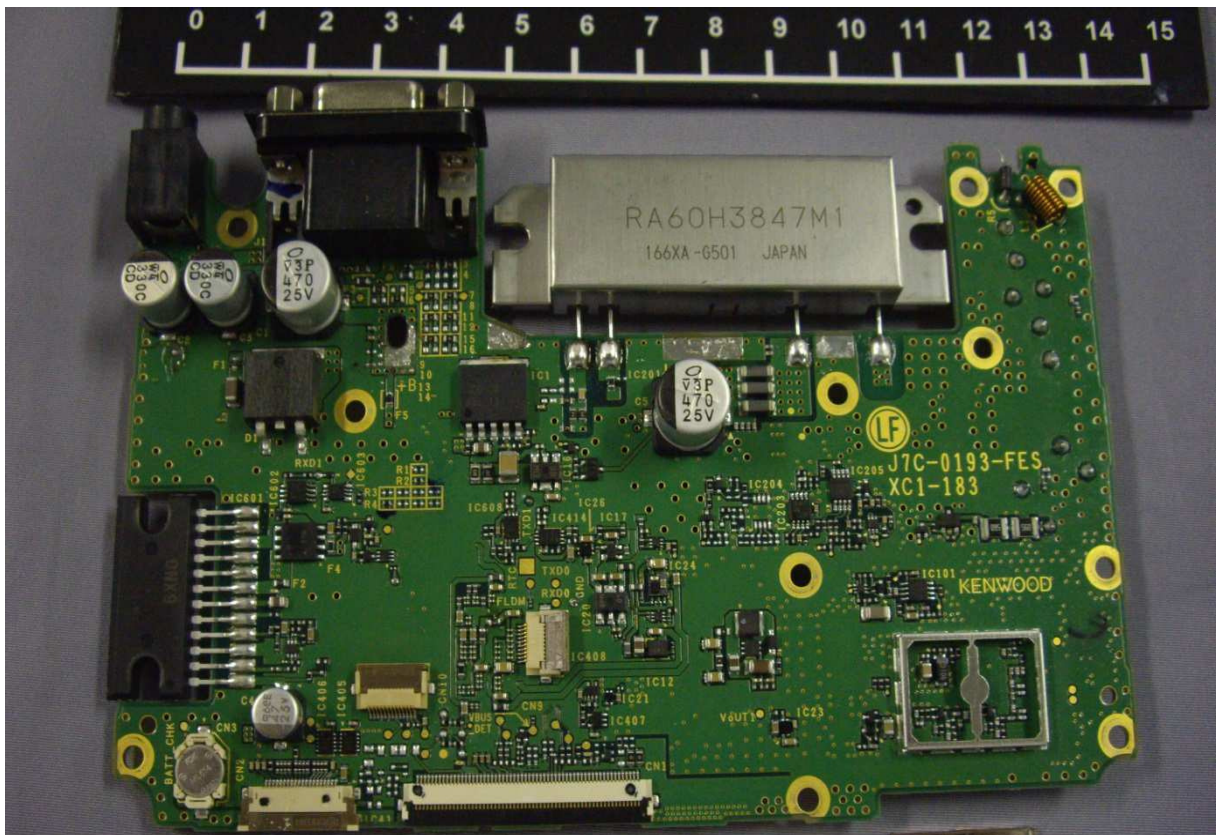

Top Internal View of TX-RX Unit

Upper side of TX-RX Unit

Bottom side of TX-RX Unit

Upper side of TX-RX Unit (without shield case)

Bottom side of TX-RX Unit (without shield case)

Front Internal View of Certificated Bluetooth Module

**Upper side of Certificated Bluetooth Module  
(FCC ID: K44479250, IC: 282F-479250, MODEL: J7C-0037)**

**Upper side of Certificated Bluetooth Module (without shield case)**

**Bottom side of Certificated Bluetooth Module**

Front Internal View of SUB Unit

Upper side of SUB Unit

Bottom side of SUB Unit