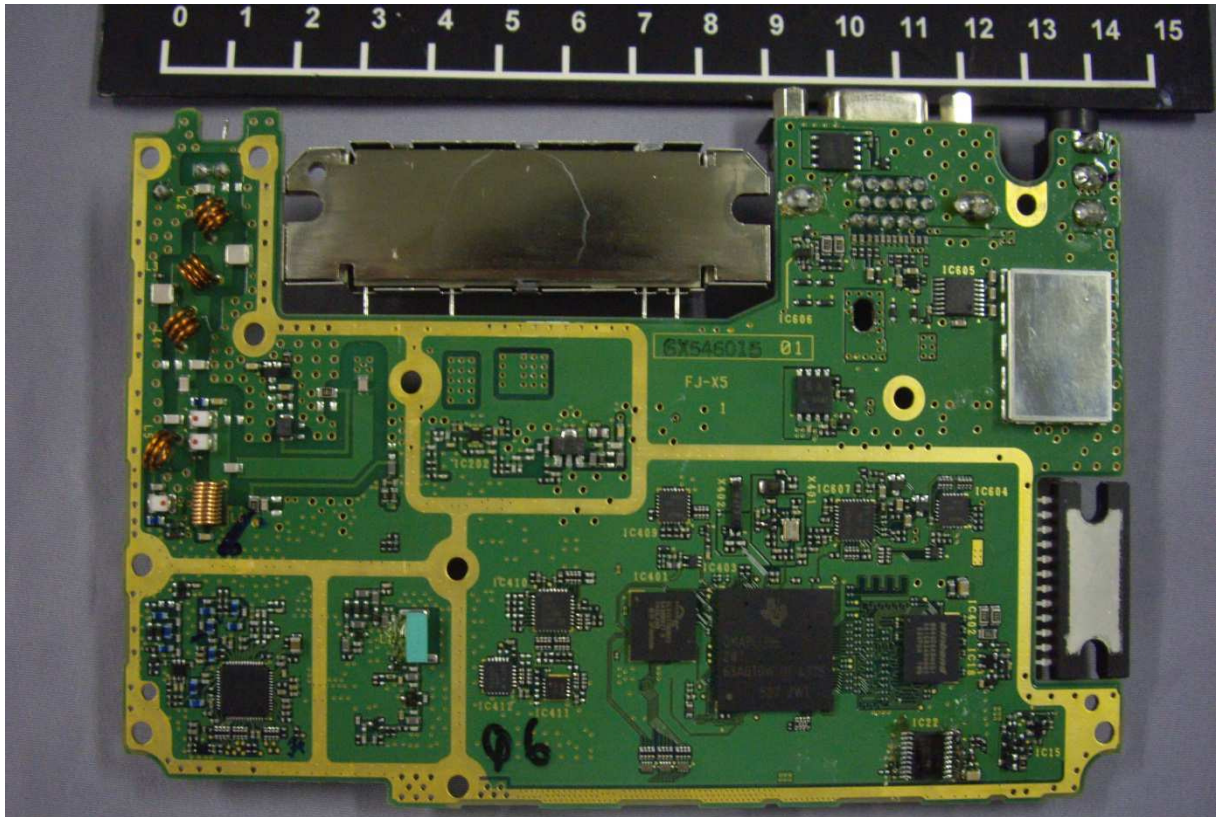

Top Internal View of TX-RX Unit

Upper side of TX-RX Unit

Bottom side of TX-RX Unit

Upper side of TX-RX Unit (without shield case)

Bottom side of TX-RX Unit (without shield case)

Front Internal View of Certificated Bluetooth Module

**Upper side of Certificated Bluetooth Module  
(FCC ID: K44479250, IC: 282F-479250, MODEL: J7C-0037)**

**Upper side of Certificated Bluetooth Module (without shield case)**

**Bottom side of Certificated Bluetooth Module**

Front Internal View of SUB Unit

Upper side of SUB Unit

Bottom side of SUB Unit