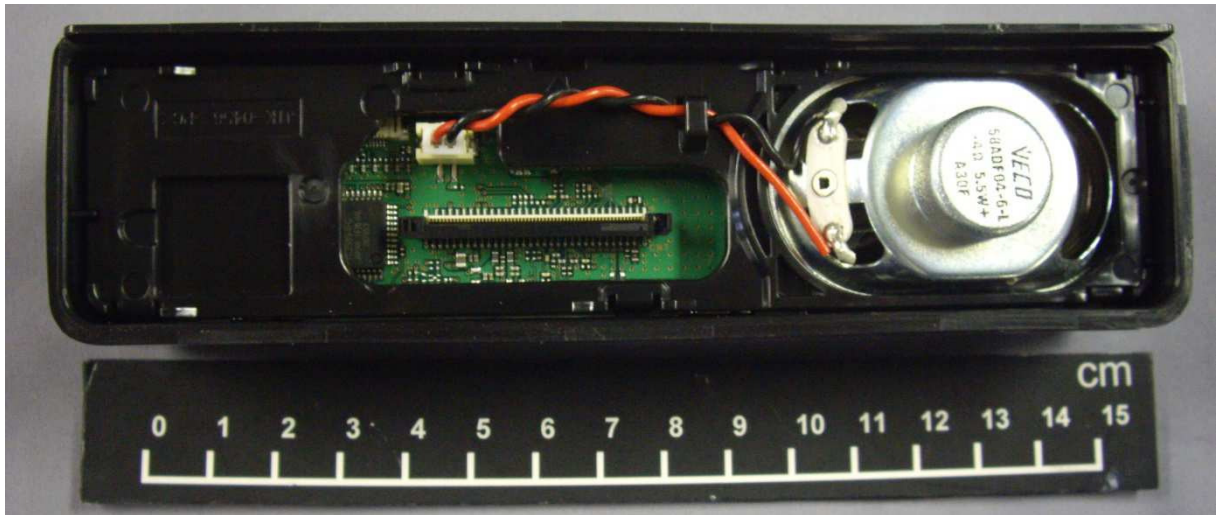

Top Internal View of TX-RX Unit

Upper side of TX-RX Unit

Bottom side of TX-RX Unit

Upper side of TX-RX Unit (without shield case)

Bottom side of TX-RX Unit (without shield case)

Front Internal View of Certificated Bluetooth Module

**Upper side of Certificated Bluetooth Module  
(FCC ID: K44479250, IC: 282F-479250, MODEL: J7C-0037)**

**Upper side of Certificated Bluetooth Module (without shield case)**

**Bottom side of Certificated Bluetooth Module**

Front Internal View of SUB Unit

Upper side of SUB Unit

Bottom side of SUB Unit