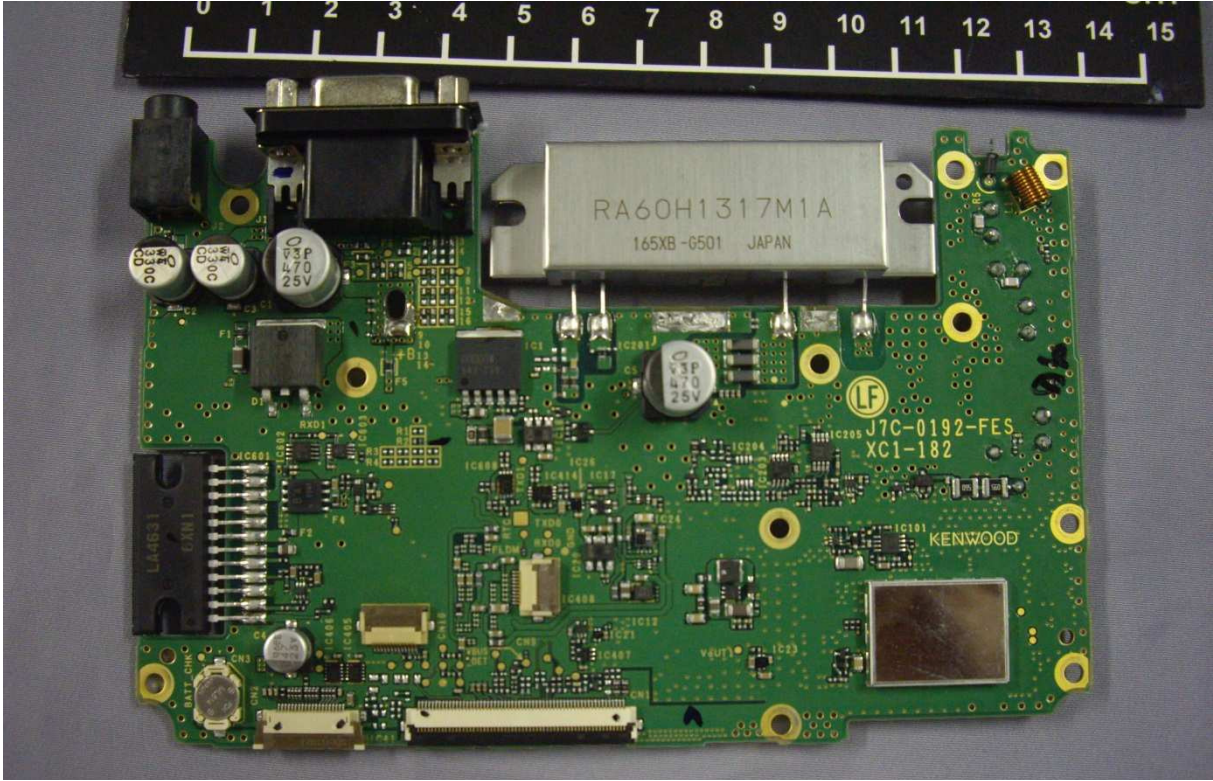

Top Internal View of TX-RX Unit

Upper side of TX-RX Unit

Bottom side of TX-RX Unit

Upper side of TX-RX Unit (without shield case)

Bottom side of TX-RX Unit (without shield case)

Front Internal View of Certificated Bluetooth Module

**Upper side of Certificated Bluetooth Module  
(FCC ID: K44479250, IC: 282F-479250, MODEL: J7C-0037)**

**Upper side of Certificated Bluetooth Module (without shield case)**

**Bottom side of Certificated Bluetooth Module**

Front Internal View of SUB Unit

Upper side of SUB Unit

Bottom side of SUB Unit