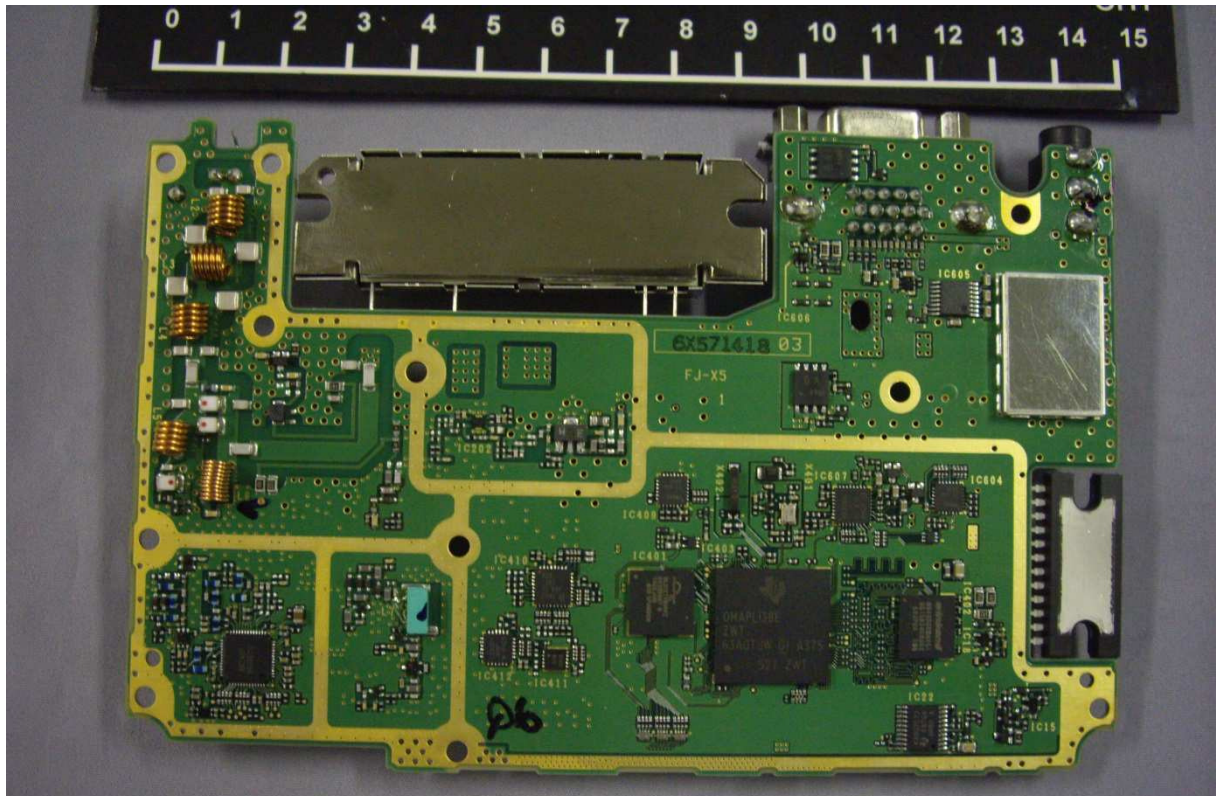

Top Internal View of TX-RX Unit

Upper side of TX-RX Unit

Bottom side of TX-RX Unit

Upper side of TX-RX Unit (without shield case)

Bottom side of TX-RX Unit (without shield case)

Front Internal View of Certificated Bluetooth Module

**Upper side of Certificated Bluetooth Module  
(FCC ID: K44479250, IC: 282F-479250, MODEL: J7C-0037)**

**Upper side of Certificated Bluetooth Module (without shield case)**

**Bottom side of Certificated Bluetooth Module**

Front Internal View of SUB Unit

Upper side of SUB Unit

Bottom side of SUB Unit