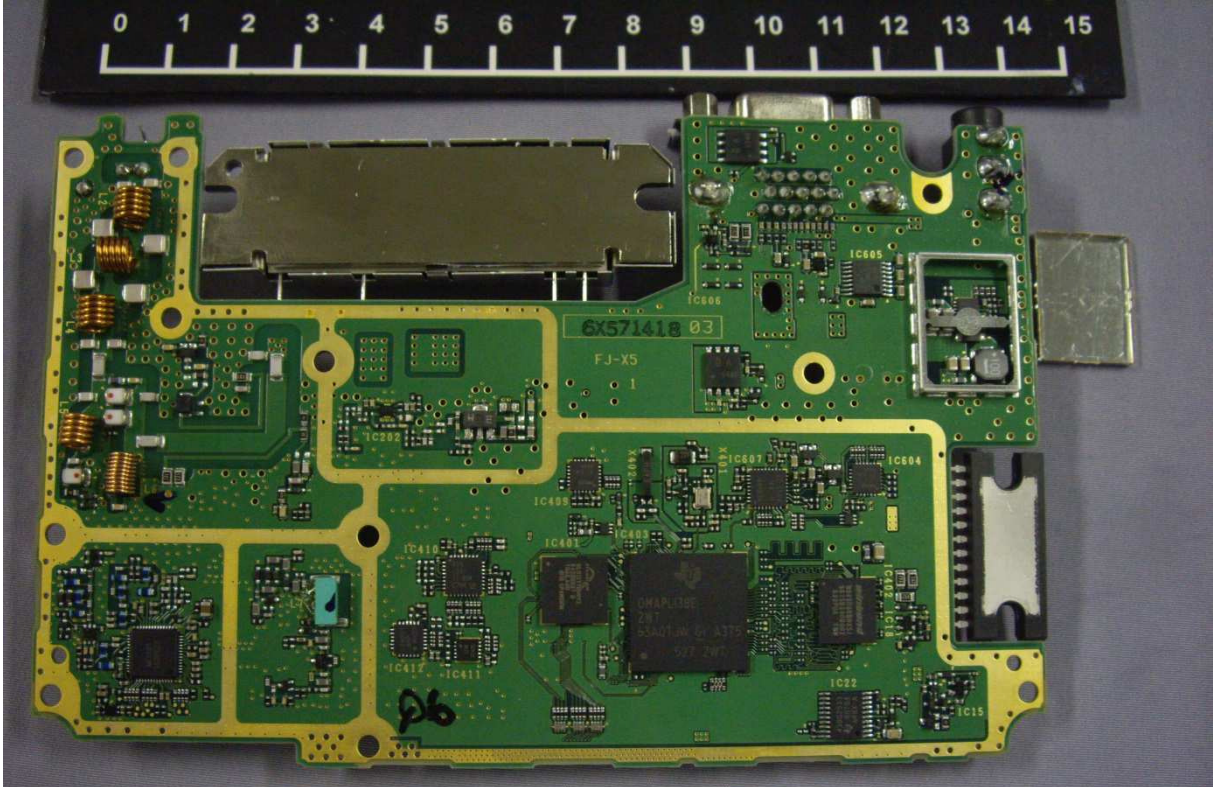

Top Internal View of TX-RX Unit

Upper side of TX-RX Unit

Bottom side of TX-RX Unit

Upper side of TX-RX Unit (without shield case)

Bottom side of TX-RX Unit (without shield case)

Front Internal View of Certificated Bluetooth Module

**Upper side of Certificated Bluetooth Module  
(FCC ID: K44479250, IC: 282F-479250, MODEL: J7C-0037)**

**Upper side of Certificated Bluetooth Module (without shield case)**

**Bottom side of Certificated Bluetooth Module**

Front Internal View of SUB Unit

Upper side of SUB Unit

Bottom side of SUB Unit