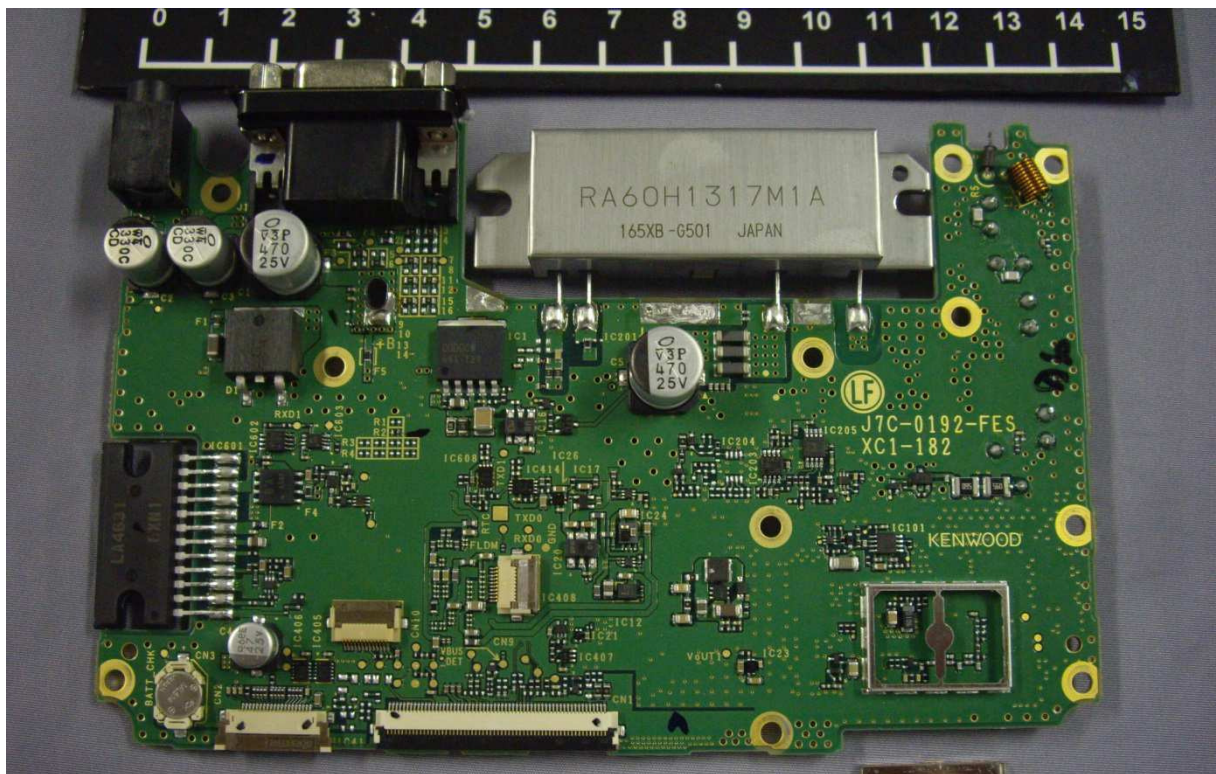

Top Internal View of TX-RX Unit

Upper side of TX-RX Unit

Bottom side of TX-RX Unit

Upper side of TX-RX Unit (without shield case)

Bottom side of TX-RX Unit (without shield case)

Front Internal View of Certificated Bluetooth Module

**Upper side of Certificated Bluetooth Module  
(FCC ID: K44479250, IC: 282F-479250, MODEL: J7C-0037)**

**Upper side of Certificated Bluetooth Module (without shield case)**

**Bottom side of Certificated Bluetooth Module**

Front Internal View of SUB Unit

Upper side of SUB Unit

Bottom side of SUB Unit