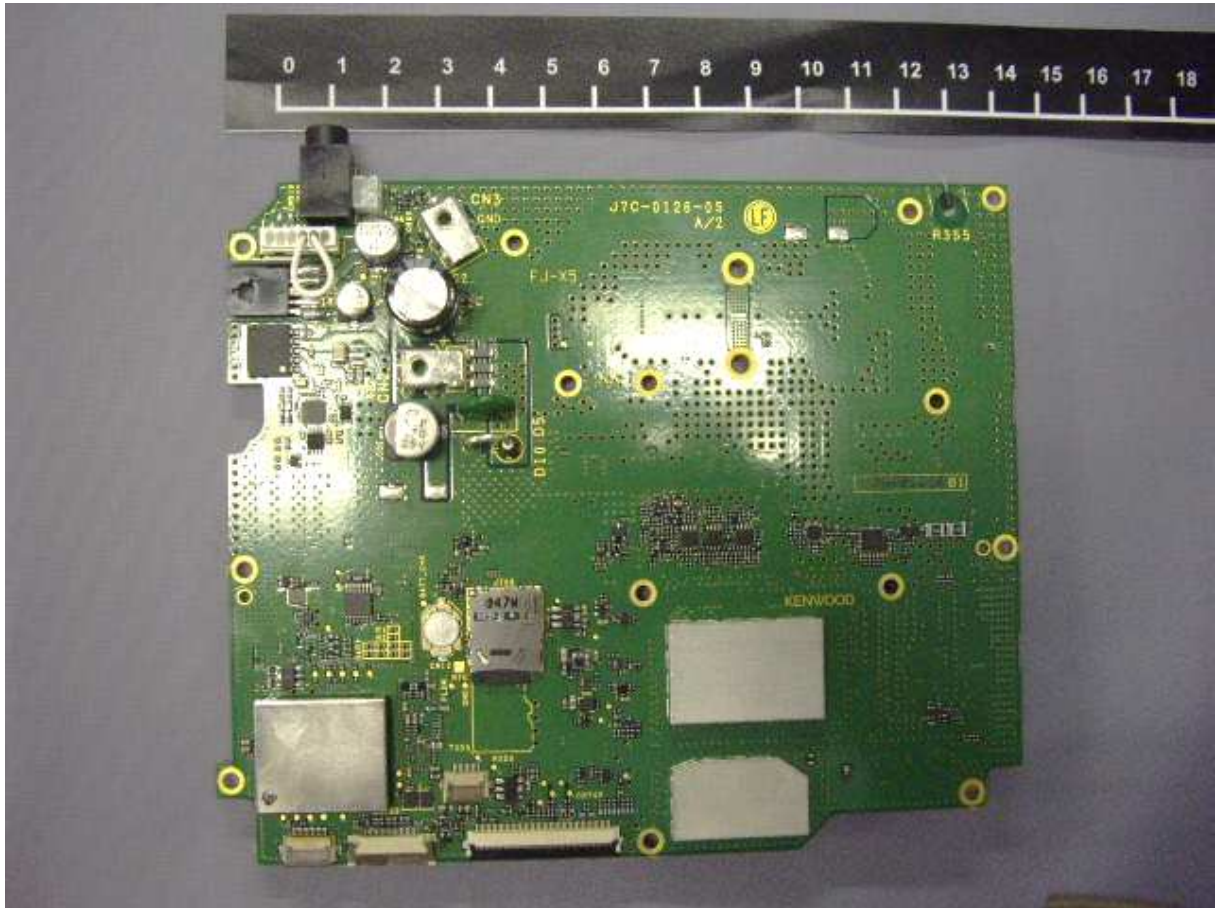

NX-5900-K/-F FCC ID: K44478500  
NX-5900-K IC: 282F-478500

Internal View

NX-5900-K/-F FCC ID: K44478500  
NX-5900-K IC: 282F-478500

NX-5900-K/-F FCC ID: K44478500  
NX-5900-K IC: 282F-478500

NX-5900-K/-F FCC ID: K44478500  
NX-5900-K IC: 282F-478500