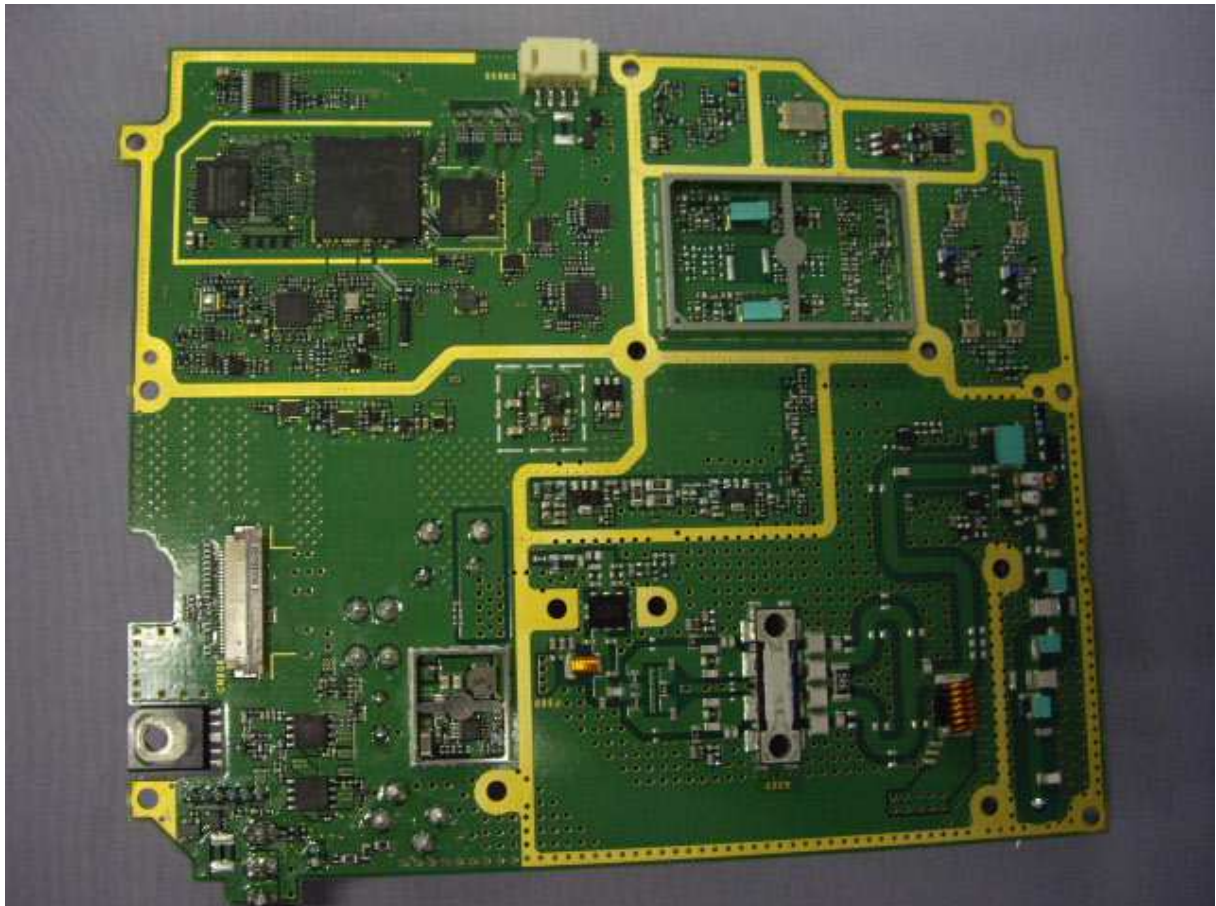

NX-5900-K/-F FCC ID: K44478500  
NX-5900-K IC: 282F-478500

Internal View

NX-5900-K/-F FCC ID: K44478500  
NX-5900-K IC: 282F-478500

NX-5900-K/-F FCC ID: K44478500  
NX-5900-K IC: 282F-478500

NX-5900-K/-F FCC ID: K44478500  
NX-5900-K IC: 282F-478500