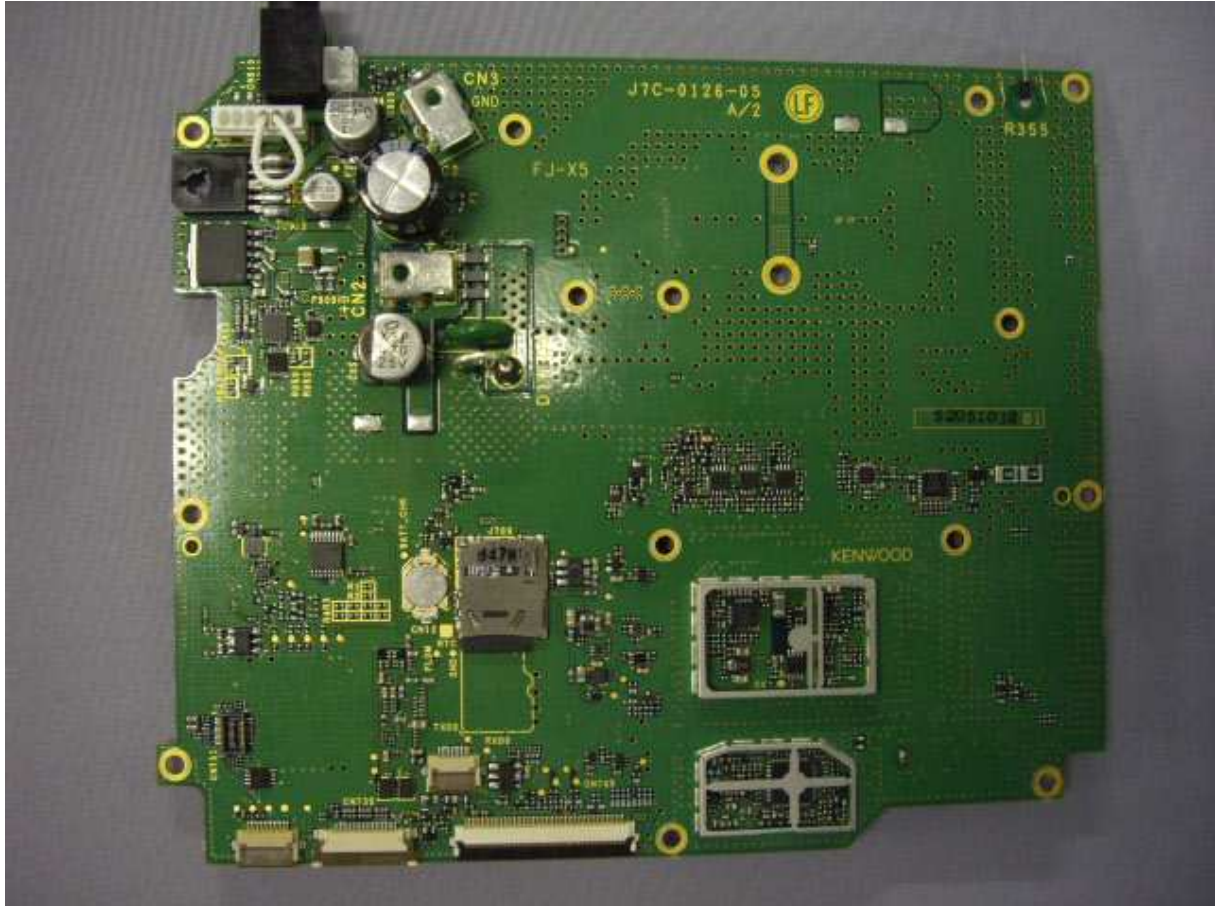

NX-5900-K/-F FCC ID: K44478500  
NX-5900-K IC: 282F-478500

Internal View

NX-5900-K/-F FCC ID: K44478500  
NX-5900-K IC: 282F-478500

NX-5900-K/-F FCC ID: K44478500  
NX-5900-K IC: 282F-478500

NX-5900-K/-F FCC ID: K44478500  
NX-5900-K IC: 282F-478500