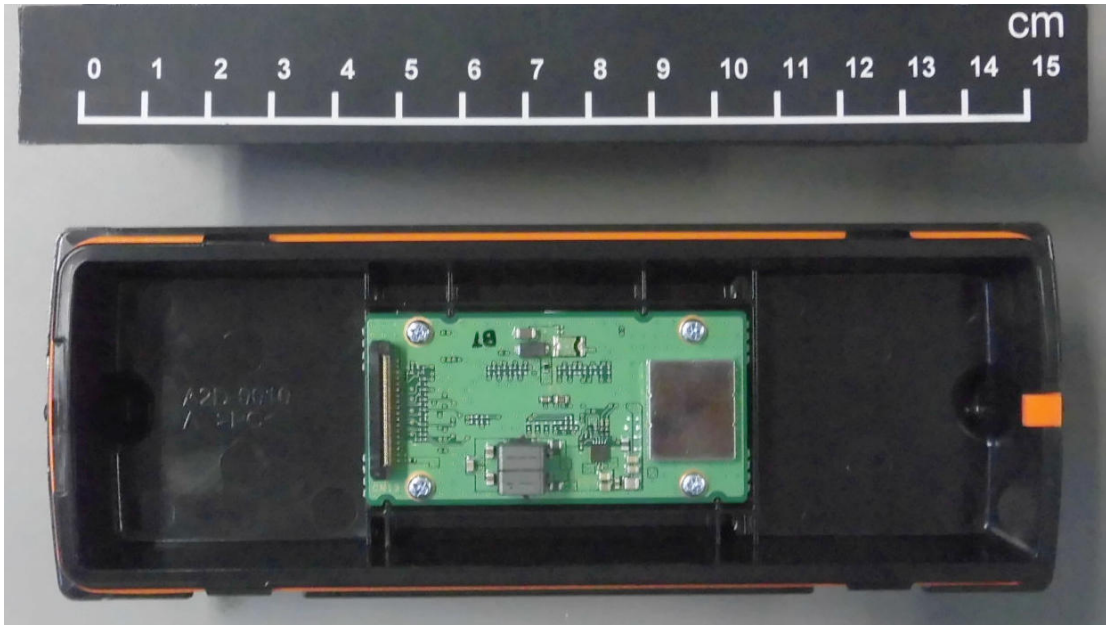

KCH-20R-M
FCC ID: K44473100
IC: 282F-473100

KCH-20R-M
FCC ID: K44473100
IC: 282F-473100