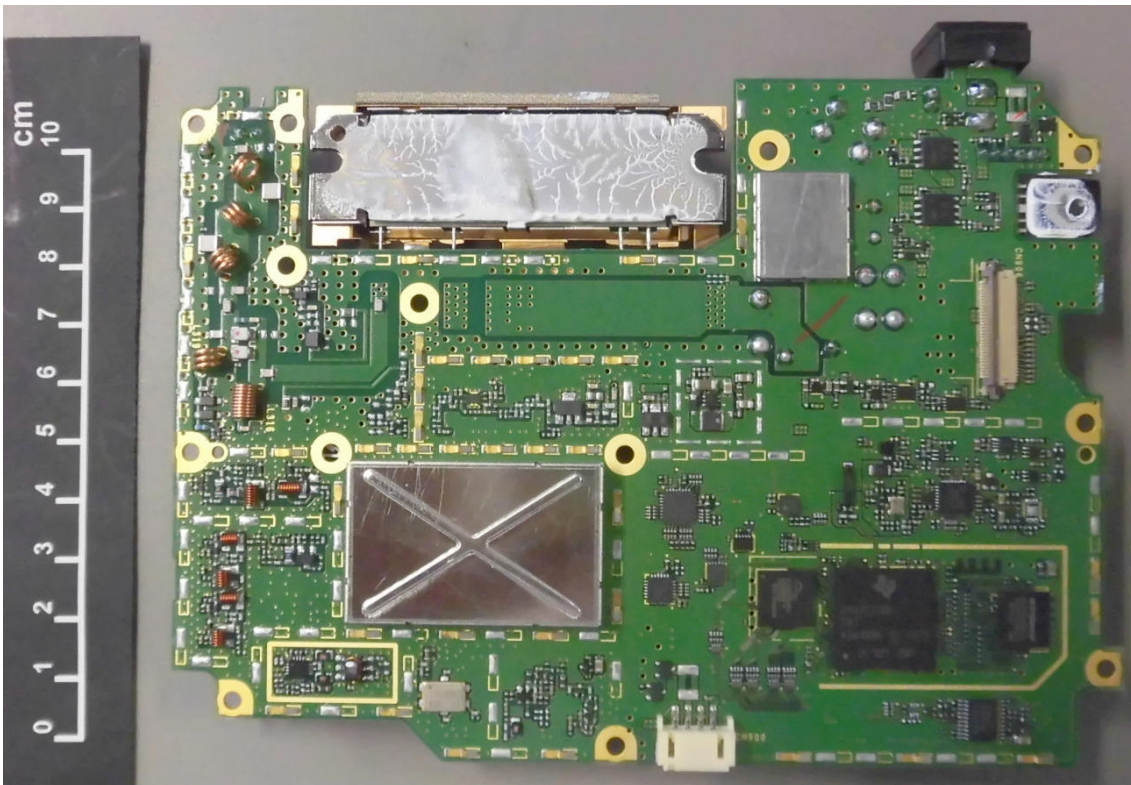

NX-5800-K2, NX-5800-F2 FCC ID: K44471201
NX-5800-K2 IC: 282F-471201

NX-5800-K2, NX-5800-F2 FCC ID: K44471201
NX-5800-K2 IC: 282F-471201

NX-5800-K2, NX-5800-F2 FCC ID: K44471201
NX-5800-K2 IC: 282F-471201

NX-5800-K2, NX-5800-F2 FCC ID: K44471201
NX-5800-K2 IC: 282F-471201