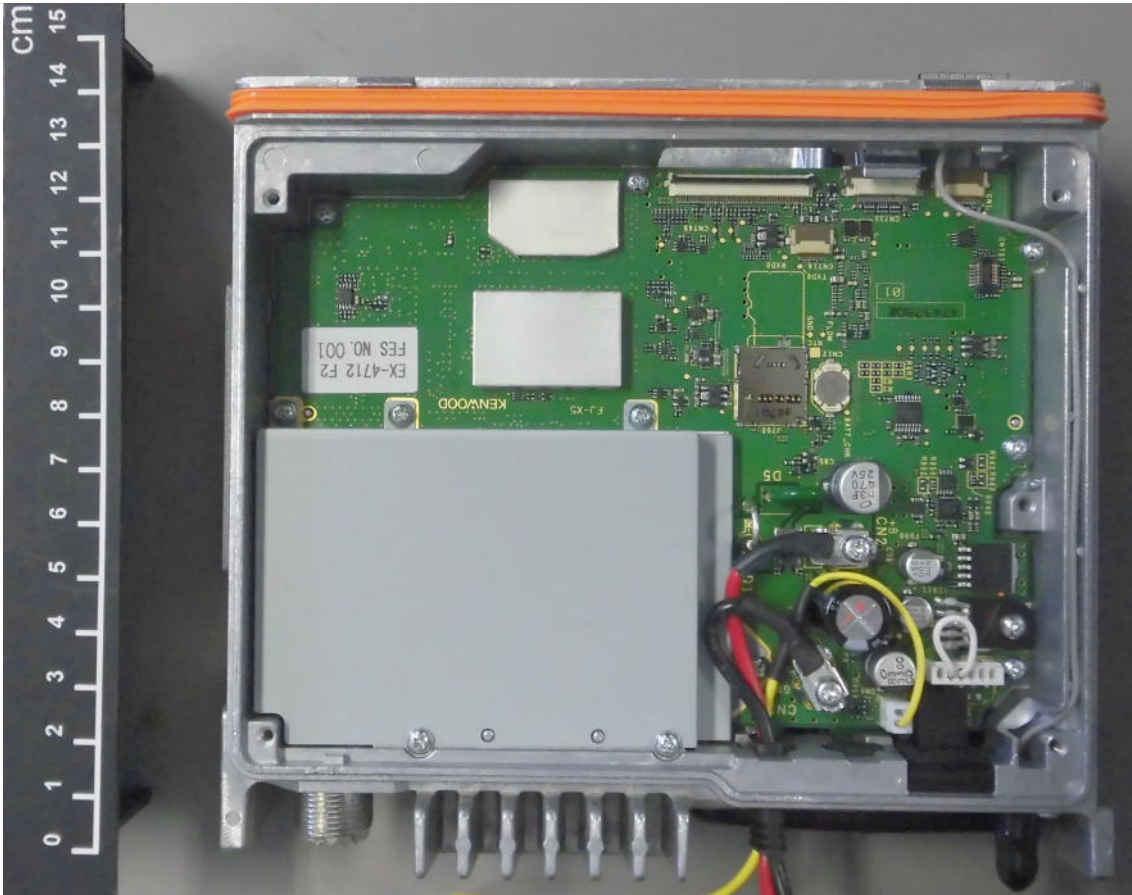

NX-5800-K2, NX-5800-F2 FCC ID: K44471201
NX-5800-K2 IC: 282F-471201

NX-5800-K2, NX-5800-F2 FCC ID: K44471201
NX-5800-K2 IC: 282F-471201

NX-5800-K2, NX-5800-F2 FCC ID: K44471201
NX-5800-K2 IC: 282F-471201

NX-5800-K2, NX-5800-F2 FCC ID: K44471201
NX-5800-K2 IC: 282F-471201