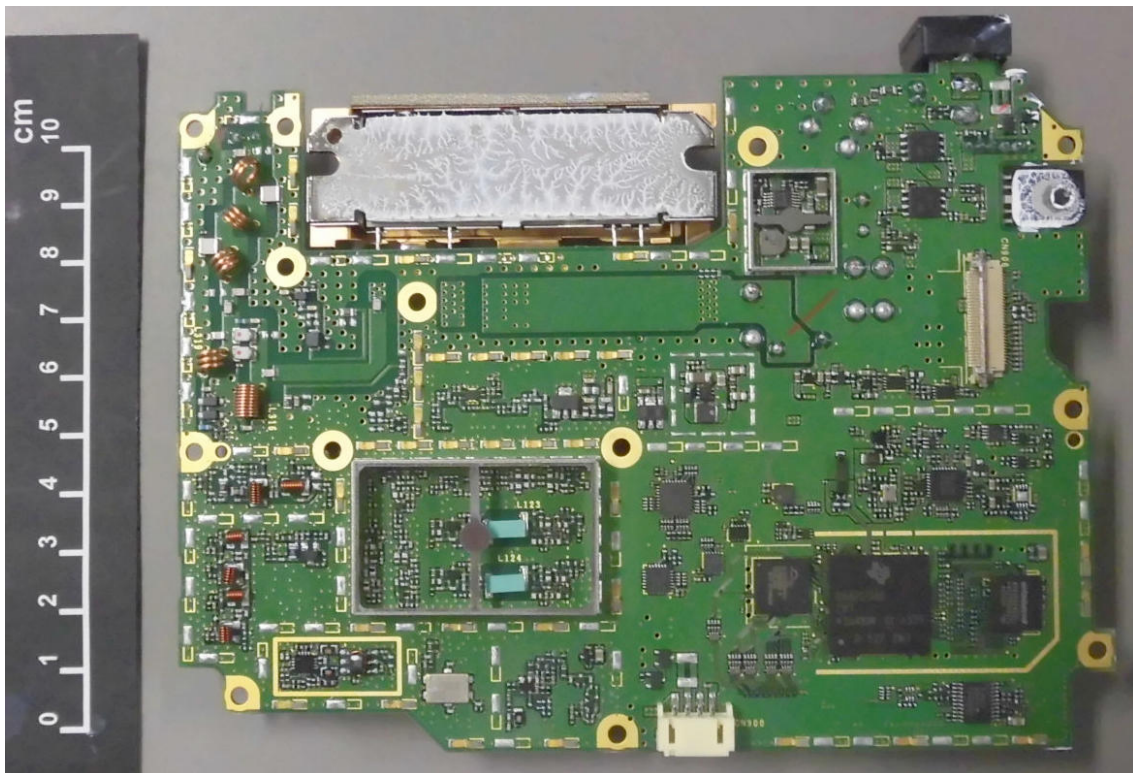

NX-5800-K2, NX-5800-F2 FCC ID: K44471201
NX-5800-K2 IC: 282F-471201

NX-5800-K2, NX-5800-F2 FCC ID: K44471201
NX-5800-K2 IC: 282F-471201

NX-5800-K2, NX-5800-F2 FCC ID: K44471201
NX-5800-K2 IC: 282F-471201

NX-5800-K2, NX-5800-F2 FCC ID: K44471201
NX-5800-K2 IC: 282F-471201