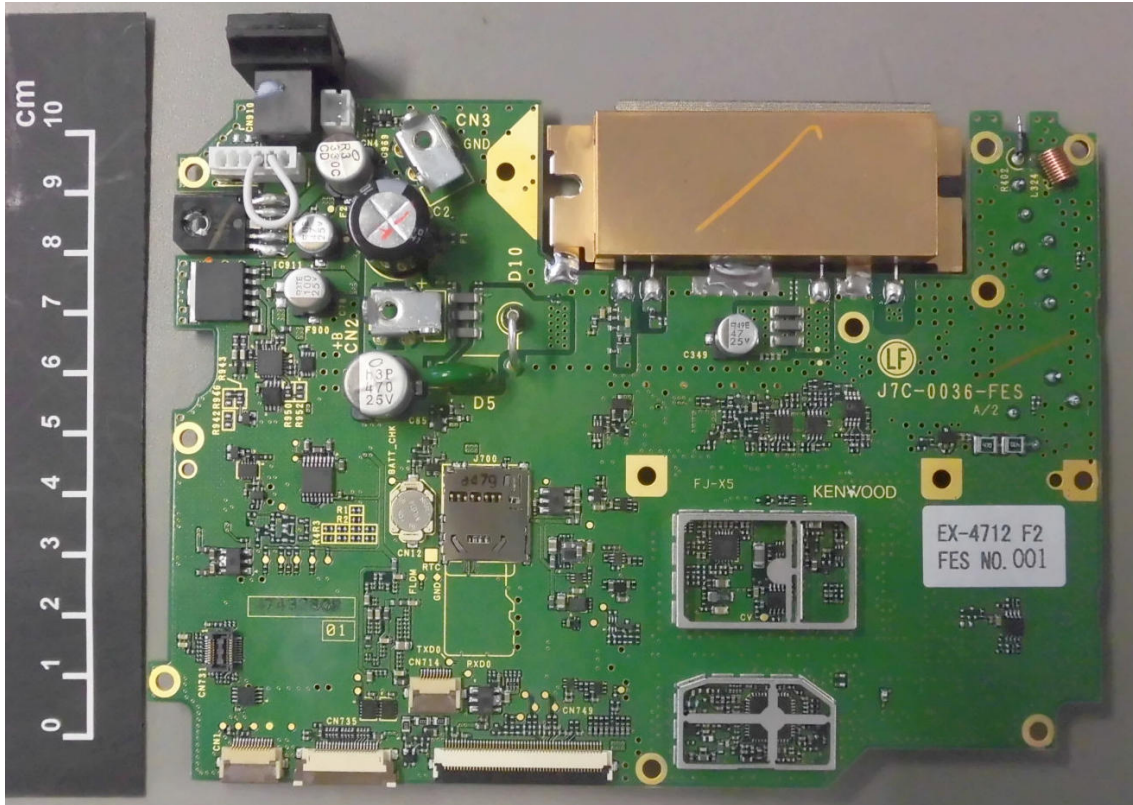

NX-5800-K2, NX-5800-F2 FCC ID: K44471201
NX-5800-K2 IC: 282F-471201

NX-5800-K2, NX-5800-F2 FCC ID: K44471201
NX-5800-K2 IC: 282F-471201

NX-5800-K2, NX-5800-F2 FCC ID: K44471201
NX-5800-K2 IC: 282F-471201

NX-5800-K2, NX-5800-F2 FCC ID: K44471201
NX-5800-K2 IC: 282F-471201