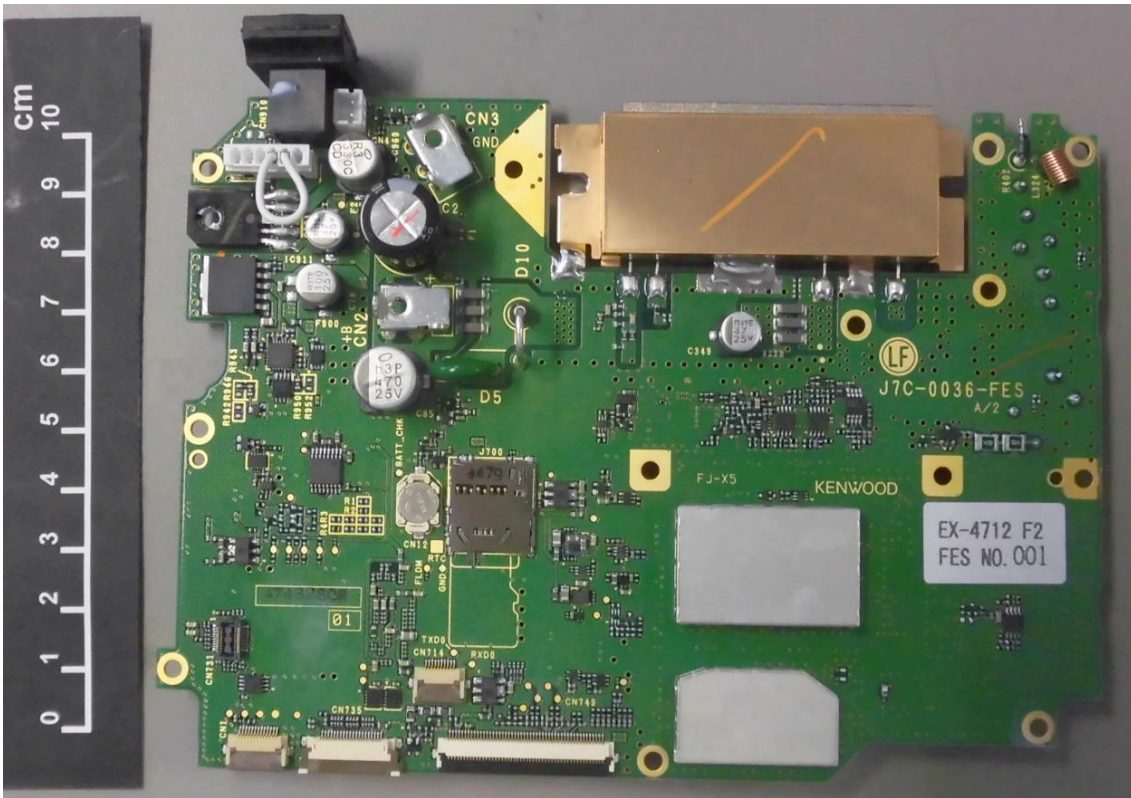

NX-5800-K2, NX-5800-F2 FCC ID: K44471201
NX-5800-K2 IC: 282F-471201

NX-5800-K2, NX-5800-F2 FCC ID: K44471201
NX-5800-K2 IC: 282F-471201

NX-5800-K2, NX-5800-F2 FCC ID: K44471201
NX-5800-K2 IC: 282F-471201

NX-5800-K2, NX-5800-F2 FCC ID: K44471201
NX-5800-K2 IC: 282F-471201