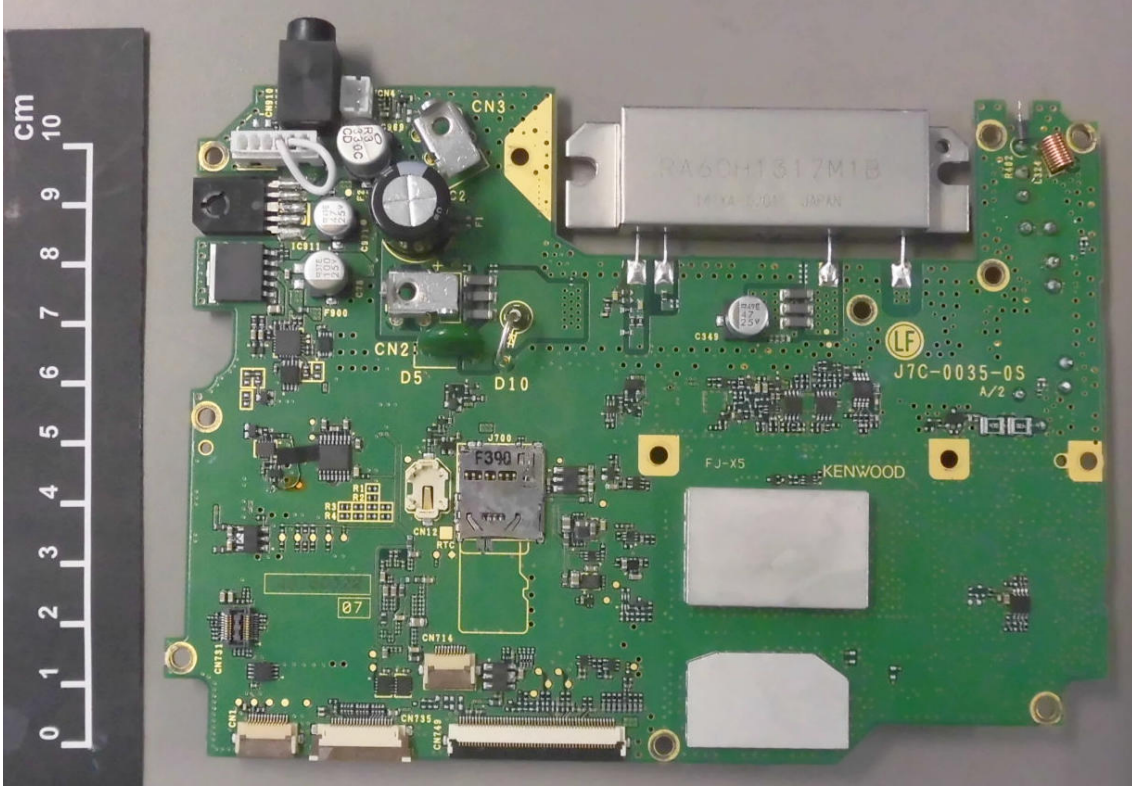

NX-5700-K, NX-5700-F FCC ID: K44471200
NX-5700-K IC: 282F-471100

NX-5700-K, NX-5700-F FCC ID: K44471200
NX-5700-K IC: 282F-471100