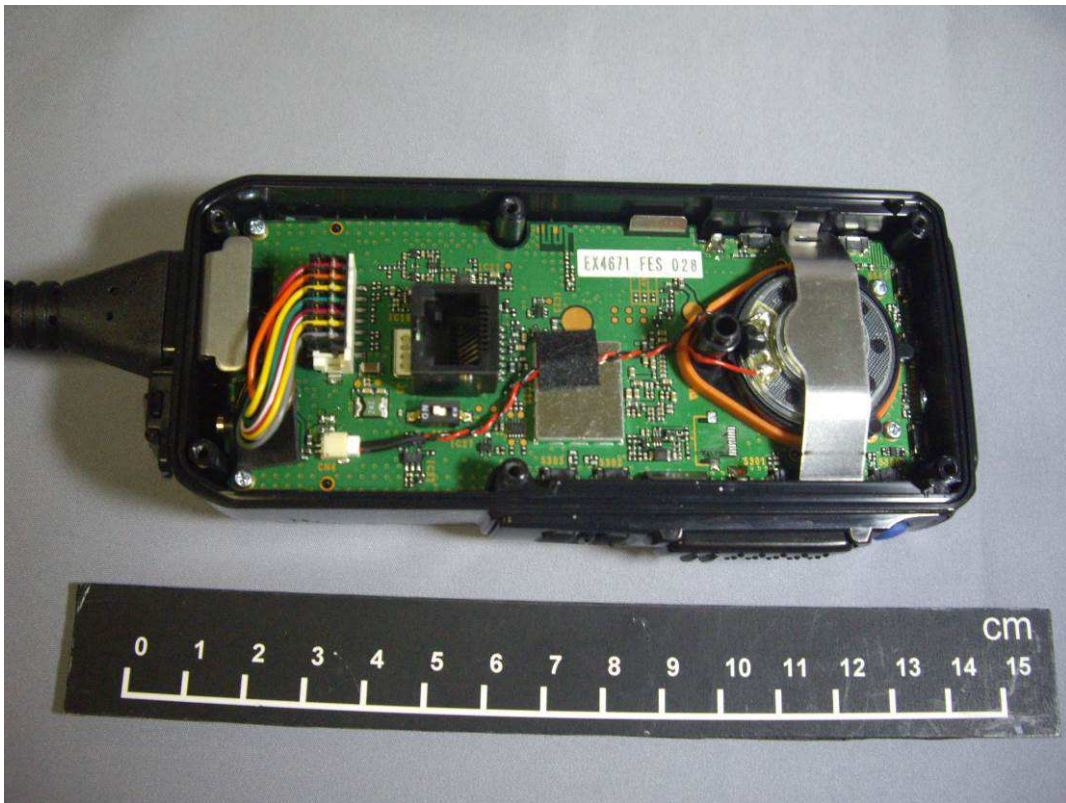

KCH-21R-M, KCH-21R-M2, KCH-21RV-M
FCC ID: K44467100
IC: 282F-467100

MAIN UNIT with Outside case (Top)

MAIN UNIT with Shield case and Speaker (Top)

KCH-21R-M, KCH-21R-M2, KCH-21RV-M
FCC ID: K44467100
IC: 282F-467100

MAIN UNIT without Shield case (Top)

MAIN UNIT with LCD (Bottom)

KCH-21R-M, KCH-21R-M2, KCH-21RV-M
FCC ID: K44467100
IC: 282F-467100

MAIN UNIT with shield case(Bottom)

MAIN UNIT without Shield case (Bottom)