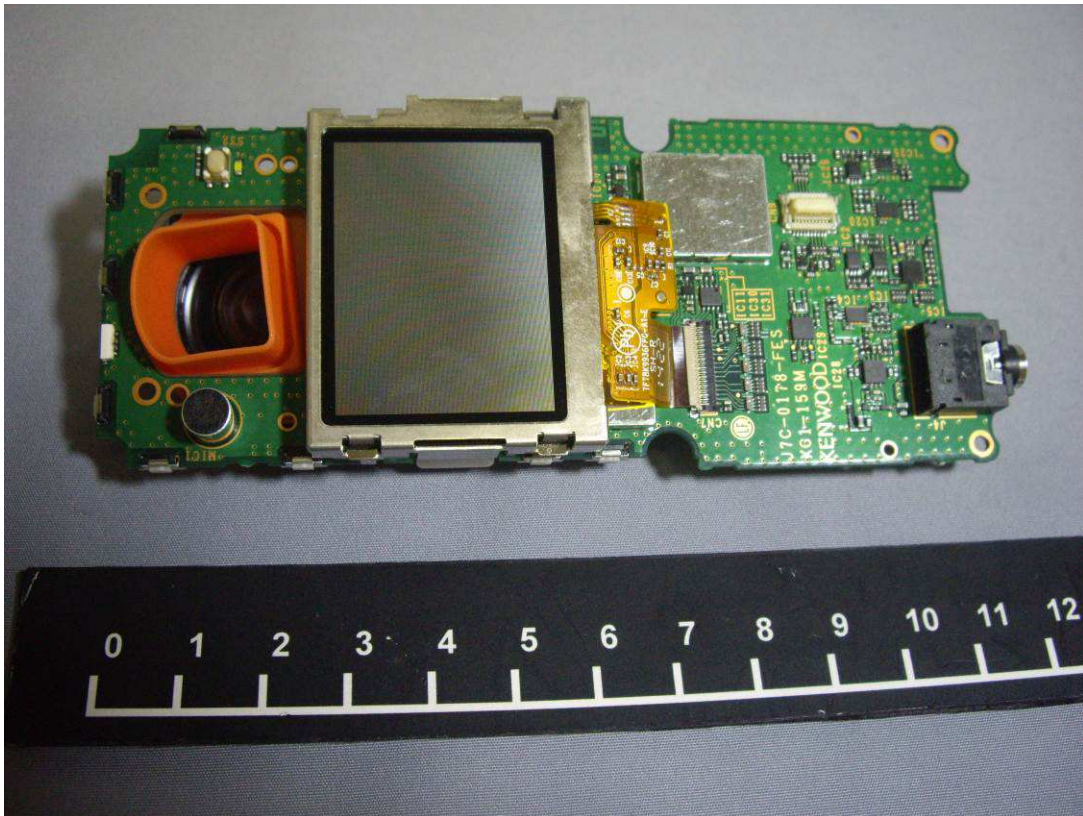

KCH-21R-M, KCH-21R-M2, KCH-21RV-M
FCC ID: K44467100
IC: 282F-467100

MAIN UNIT with Outside case (Top)

MAIN UNIT with Shield case and Speaker (Top)

KCH-21R-M, KCH-21R-M2, KCH-21RV-M
FCC ID: K44467100
IC: 282F-467100

MAIN UNIT without Shield case (Top)

MAIN UNIT with LCD (Bottom)

KCH-21R-M, KCH-21R-M2, KCH-21RV-M
FCC ID: K44467100
IC: 282F-467100

MAIN UNIT with shield case(Bottom)

MAIN UNIT without Shield case (Bottom)