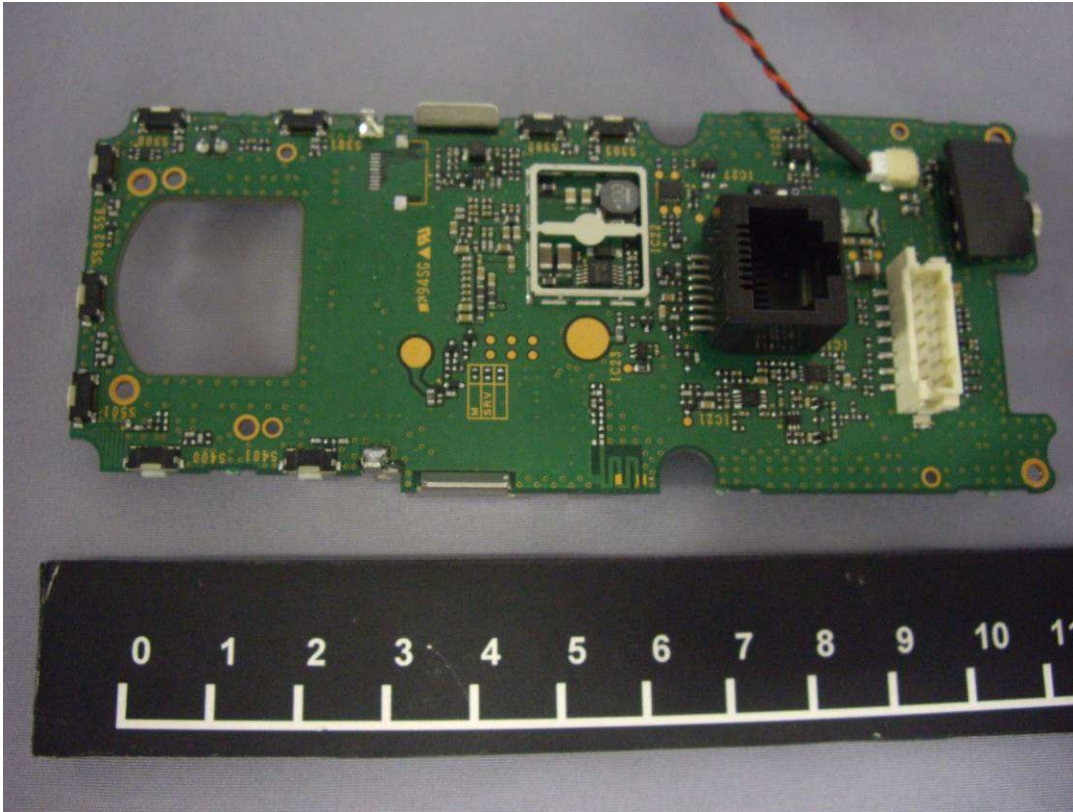

KCH-21R-M, KCH-21R-M2, KCH-21RV-M
FCC ID: K44467100
IC: 282F-467100

MAIN UNIT with Outside case (Top)

MAIN UNIT with Shield case and Speaker (Top)

KCH-21R-M, KCH-21R-M2, KCH-21RV-M
FCC ID: K44467100
IC: 282F-467100

MAIN UNIT without Shield case (Top)

MAIN UNIT with LCD (Bottom)

KCH-21R-M, KCH-21R-M2, KCH-21RV-M
FCC ID: K44467100
IC: 282F-467100

MAIN UNIT with shield case(Bottom)

MAIN UNIT without Shield case (Bottom)