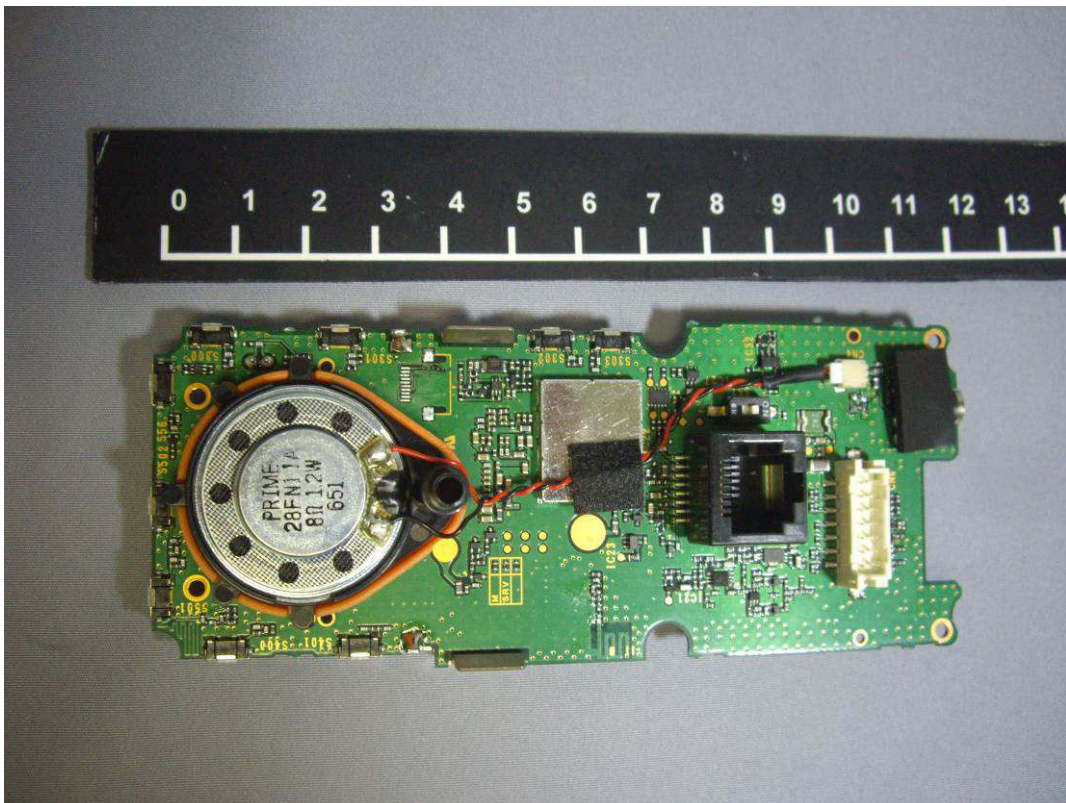

KCH-21R-M, KCH-21R-M2, KCH-21RV-M
FCC ID: K44467100
IC: 282F-467100

MAIN UNIT with Outside case (Top)

MAIN UNIT with Shield case and Speaker (Top)

KCH-21R-M, KCH-21R-M2, KCH-21RV-M
FCC ID: K44467100
IC: 282F-467100

MAIN UNIT without Shield case (Top)

MAIN UNIT with LCD (Bottom)

KCH-21R-M, KCH-21R-M2, KCH-21RV-M
FCC ID: K44467100
IC: 282F-467100

MAIN UNIT with shield case(Bottom)

MAIN UNIT without Shield case (Bottom)