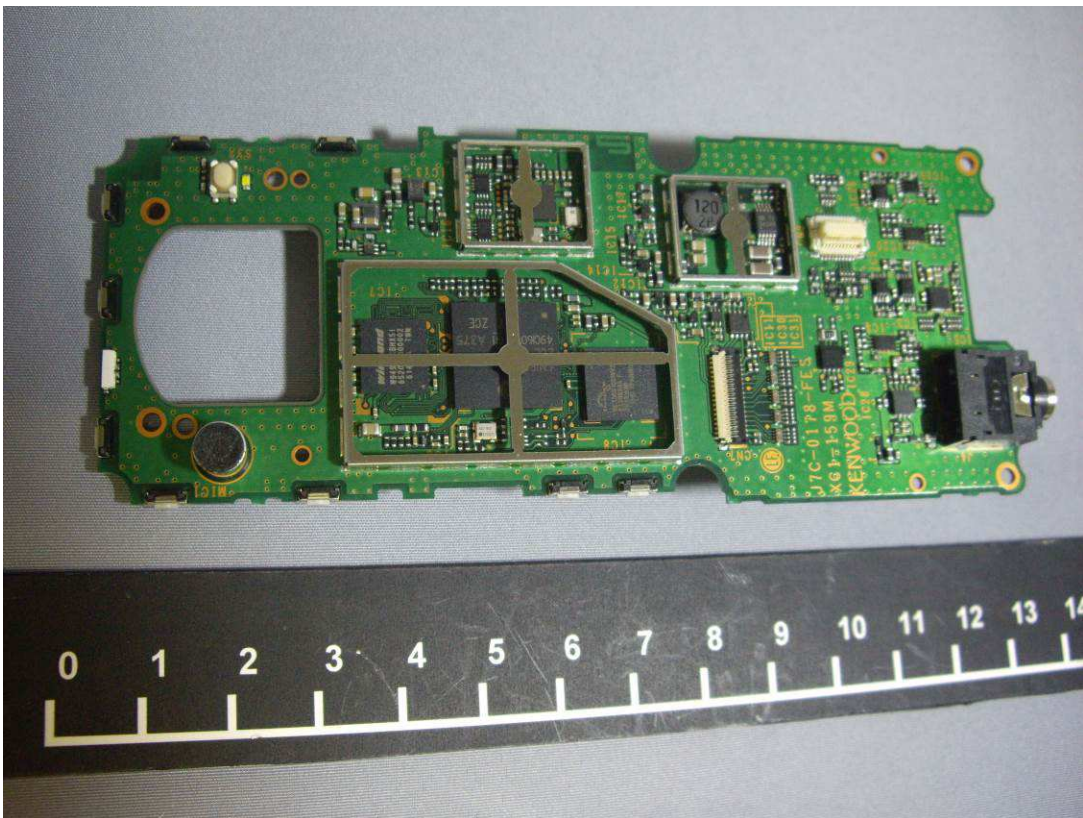

KCH-21R-M, KCH-21R-M2, KCH-21RV-M
FCC ID: K44467100
IC: 282F-467100

MAIN UNIT with Outside case (Top)

MAIN UNIT with Shield case and Speaker (Top)

KCH-21R-M, KCH-21R-M2, KCH-21RV-M
FCC ID: K44467100
IC: 282F-467100

MAIN UNIT without Shield case (Top)

MAIN UNIT with LCD (Bottom)

KCH-21R-M, KCH-21R-M2, KCH-21RV-M
FCC ID: K44467100
IC: 282F-467100

MAIN UNIT with shield case(Bottom)

MAIN UNIT without Shield case (Bottom)