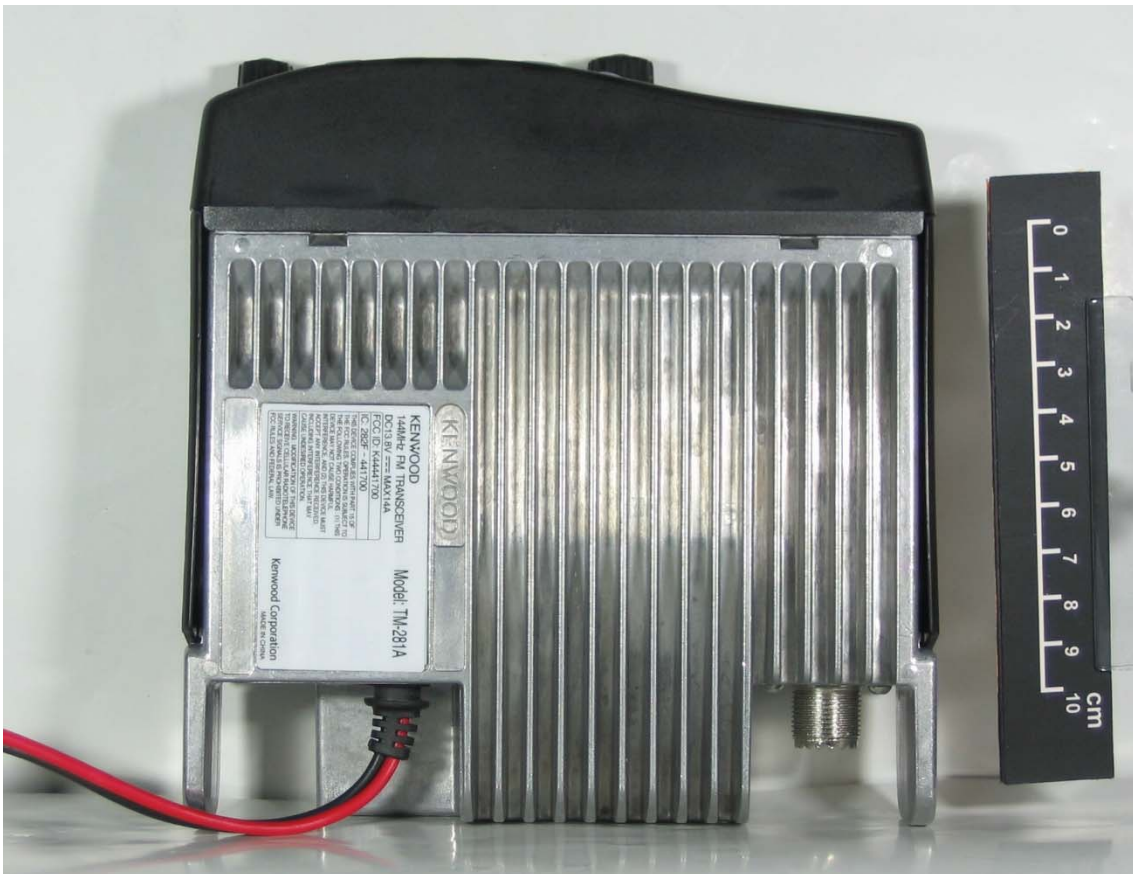

TM-281A  
FCC ID: K44441700  
IC: 282F-441700

Front View

Rear View

TM-281A  
FCC ID: K44441700  
IC: 282F-441700

Top View

Bottom View

Right View

Left View