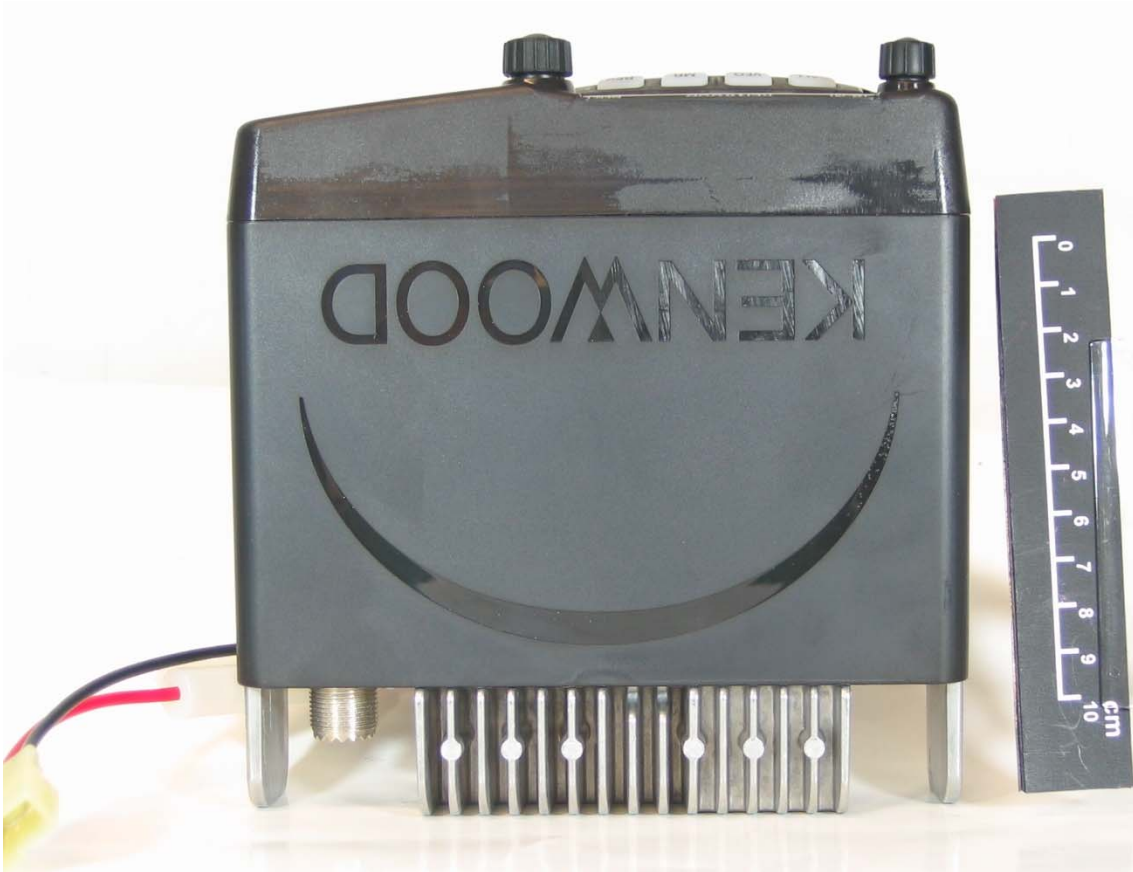

TM-281A  
FCC ID: K44441700  
IC: 282F-441700

Front View

Rear View

TM-281A  
FCC ID: K44441700  
IC: 282F-441700

Top View

Bottom View

Right View

Left View