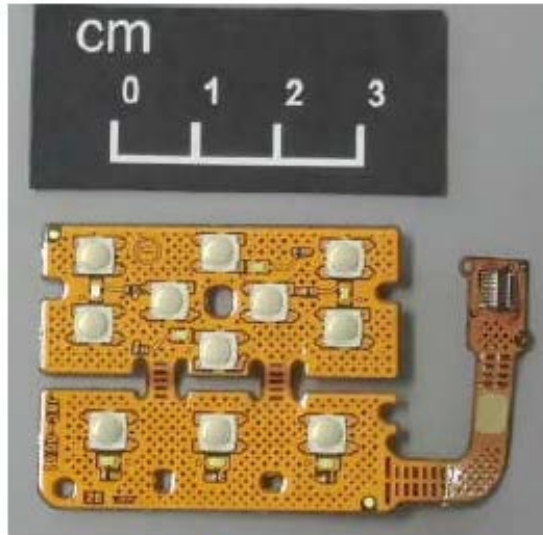

INTERNAL PHOTOGRAPHS

NX-5300-K5/K6/F5/F6 FCC ID: K444315
NX-5300-K5/K6 IC: 282F-4315

NX-5300-K5, F5 Display Unit

NX-5300-K5/K6/F5/F6 FCC ID: K44431501
NX-5300-K5/K6 IC: 282F-431501

NX-5300-K6, F6 Display Unit

NX-5300-K5/K6/F5/F6 FCC ID: K44431501
NX-5300-K5/K6 IC: 282F-431501

NX-5300-K5, F5 Front Key

NX-5300-K5, F5 Front Key

NX-5300-K5/K6/F5/F6 FCC ID: K44431501
NX-5300-K5/K6 IC: 282F-431501

NX-5300-K6, F6 Front Key

NX-5300-K6, F6 Front Key

NX-5300-K5/K6/F5/F6 FCC ID: K44431501
NX-5300-K5/K6 IC: 282F-431501

NX-5300-K5, K6, F5, F6 Display Unit

NX-5300-K5/K6/F5/F6 FCC ID: K44431501
NX-5300-K5/K6 IC: 282F-431501

NX-5300-K5, K6, F5, F6 Side Key

NX-5300-K5/K6/F5/F6 FCC ID: K44431501
NX-5300-K5/K6 IC: 282F-431501

NX-5300-K5, K6, F5, F6 Side Key

NX-5300-K5, K6, F5, F6 Side Key

NX-5300-K5/K6/F5/F6 FCC ID: K44431501
NX-5300-K5/K6 IC: 282F-431501

NX-5300-K5, K6, F5, F6 MAIN UNIT