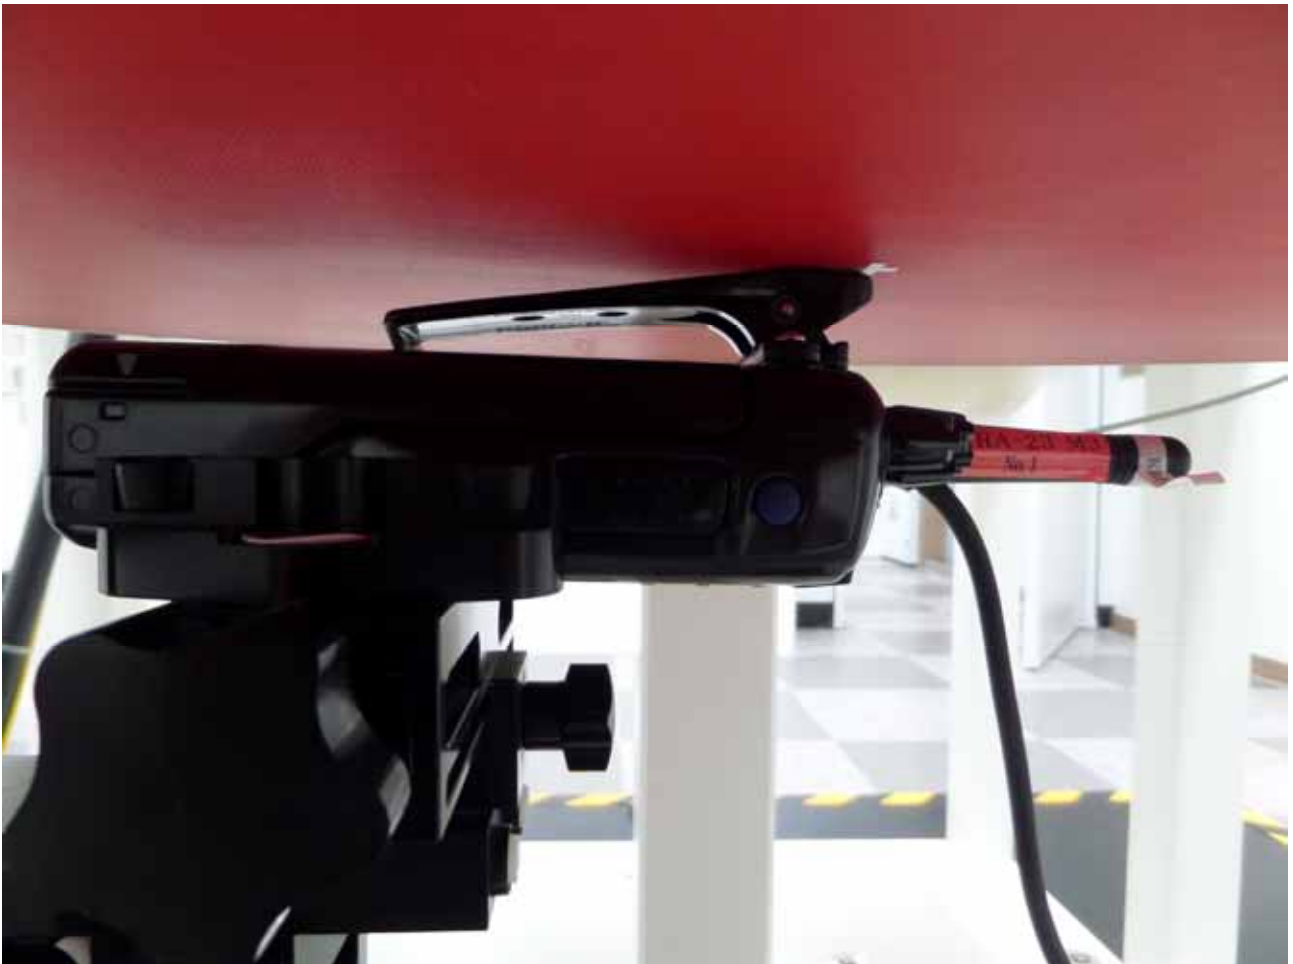

SAR Test Setup Photographs

■ **Test Setup Photo**

■ **Test Setup Photo (Face-held_K6)**

[Distance of 2.5 cm from the EUT]

■ **Test Setup Photo (Face-held _K5)**

[Distance of 2.5 cm from the EUT]

■ **Test Setup Photo**

■ **Test Setup Photo (Body-worn_Belt clip_K6)**

[Distance of 0 cm from the EUT]

■ **Test Setup Photo (Body-worn_Leather_K6)**

[Distance of 0 cm from the EUT]

■ **Test Setup Photo (Body-worn_Belt clip_K5)**

[Distance of 0 cm from the EUT]

■ **Test Setup Photo (Body-worn_Leather_K5)**

[Distance of 0 cm from the EUT]

■ DUT

K6

K5

■ Antenna

■ Battery