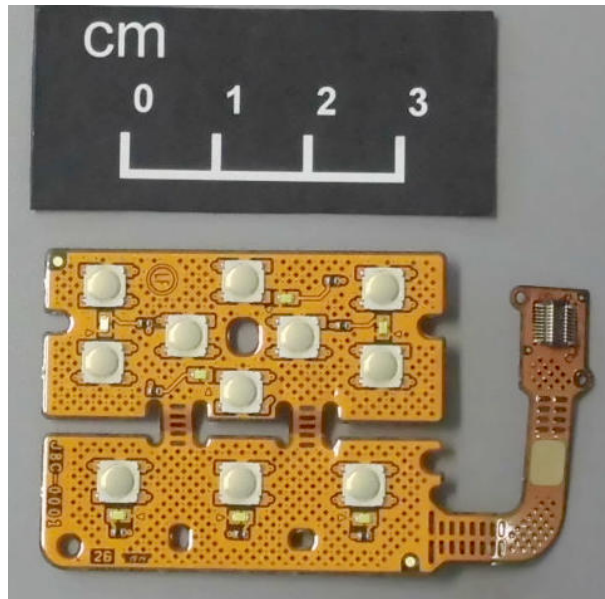

NX-5200-K2/K3/F2/F3 FCC ID: K44431400
NX-5200-K2/K3 IC: 282F-431400

NX-5200-K2, F2 Display Unit

NX-5200-K2/K3/F2/F3 FCC ID: K44431400
NX-5200-K2/K3 IC: 282F-431400

NX-5200-K3, F3 Display Unit

NX-5200-K2, F2 Front Key

NX-5200-K2, F2 Front Key

NX-5200-K3, F3 Front Key

NX-5200-K3, F3 Front Key

NX-5200-K2/K3/F2/F3 FCC ID: K44431400
NX-5200-K2/K3 IC: 282F-431400

NX-5200-K2, K3, F2, F3 Display Unit

NX-5200-K2, K3, F2, F3 Side Key

NX-5200-K2, K3, F2, F3 Side Key

NX-5200-K2, K3, F2, F3 Side Key

NX-5200-K2/K3/F2/F3 FCC ID: K44431400
NX-5200-K2/K3 IC: 282F-431400

NX-5200-K2, K3, F2, F3 MAIN UNIT

NX-5200-K2, K3, F2, F3 MAIN UNIT

NX-5200-K2/K3/F2/F3 FCC ID: K44431400
NX-5200-K2/K3 IC: 282F-431400