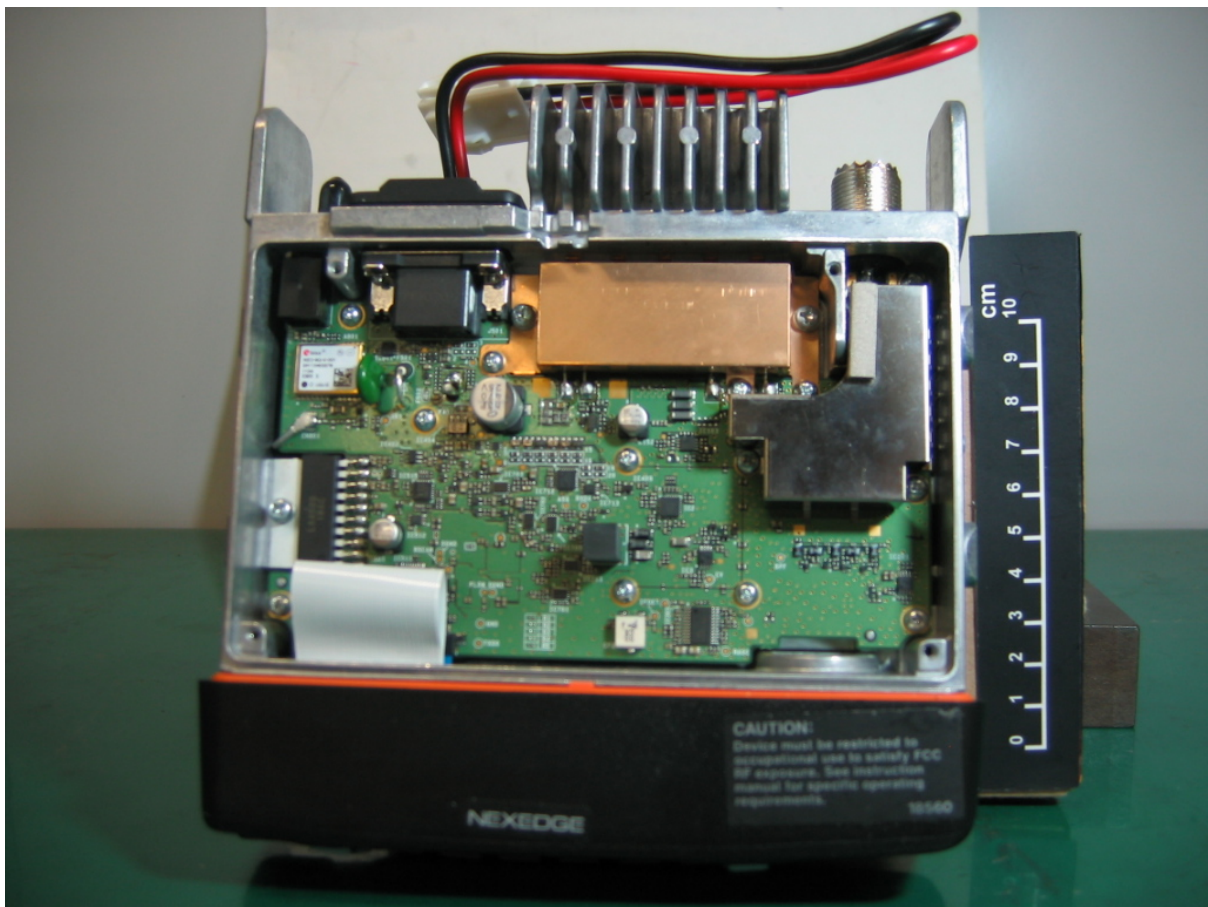

NX-820H-K2, NX-820HG-K2
FCC ID: K44431201
IC: 282F-431201

NX-820H-K2, NX-820HG-K2
FCC ID: K44431201
IC: 282F-431201

NX-820H-K2, NX-820HG-K2
FCC ID: K44431201
IC: 282F-431201