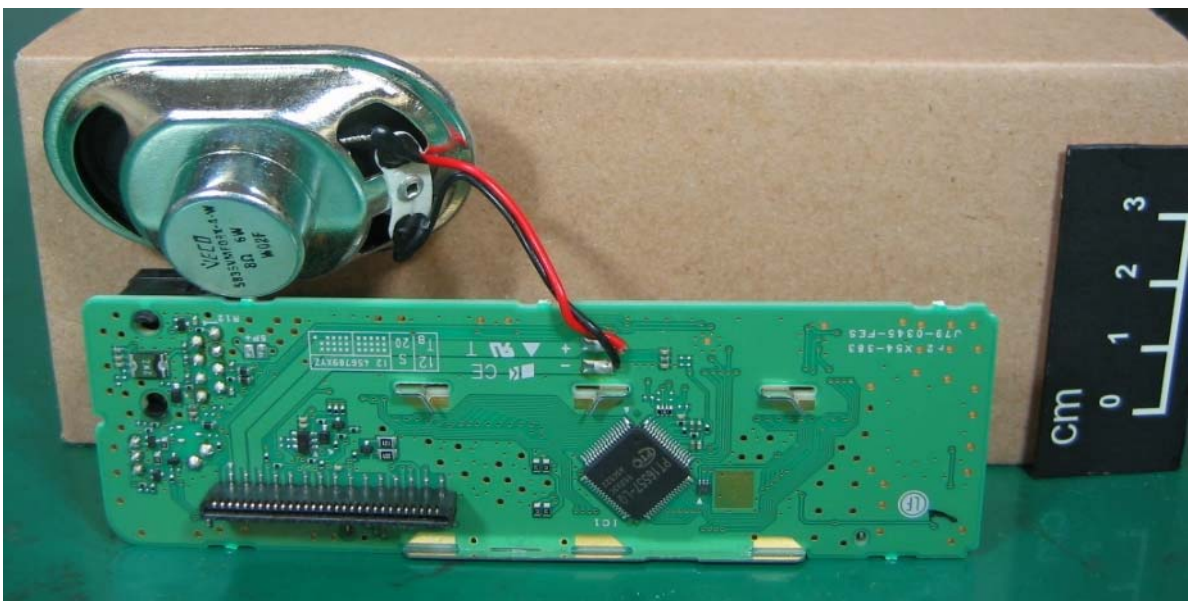

NX-820H-K2, NX-820HG-K2
FCC ID: K44431201
IC: 282F-431201

NX-820H-K2, NX-820HG-K2
FCC ID: K44431201
IC: 282F-431201

NX-820H-K2, NX-820HG-K2
FCC ID: K44431201
IC: 282F-431201