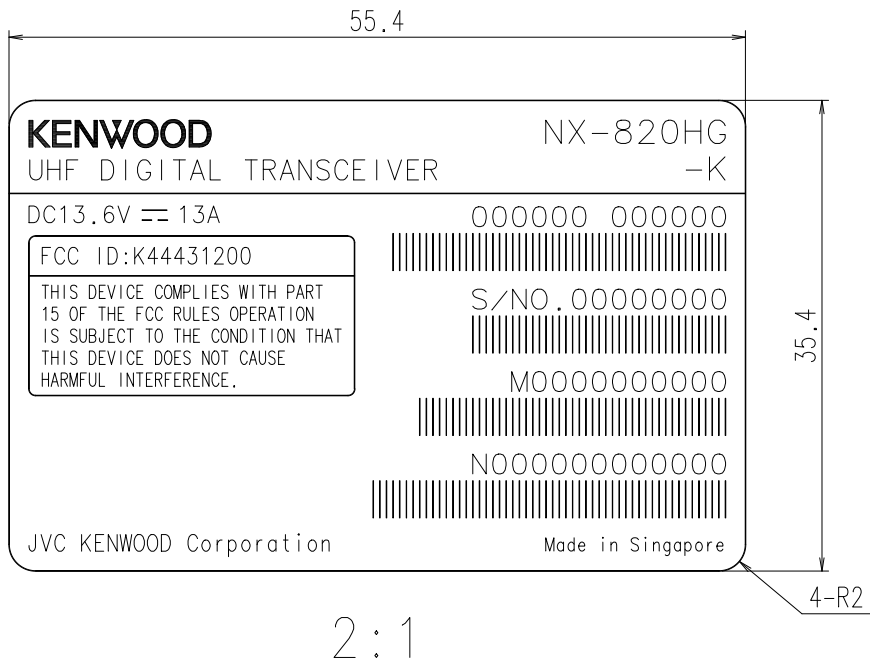

		2012-06-05	MODEL NAME PLATE /NX-820H K
--	--	------------	--------------------------------

DESIGN	DATE 2012-05-11	MODEL	MODEL NAME PLATE /NX-820H(G) K
	JVC KENWOOD Corporation		

	DESIGN	DATE 2012-05-11 JVC KENWOOD Corporation	MODEL CAUTION LABEL
--	--------	--	------------------------

NX-820H-K

NX-820H-K, NX-820HG-K  
FCC ID: K44431200

NX-820HG-K