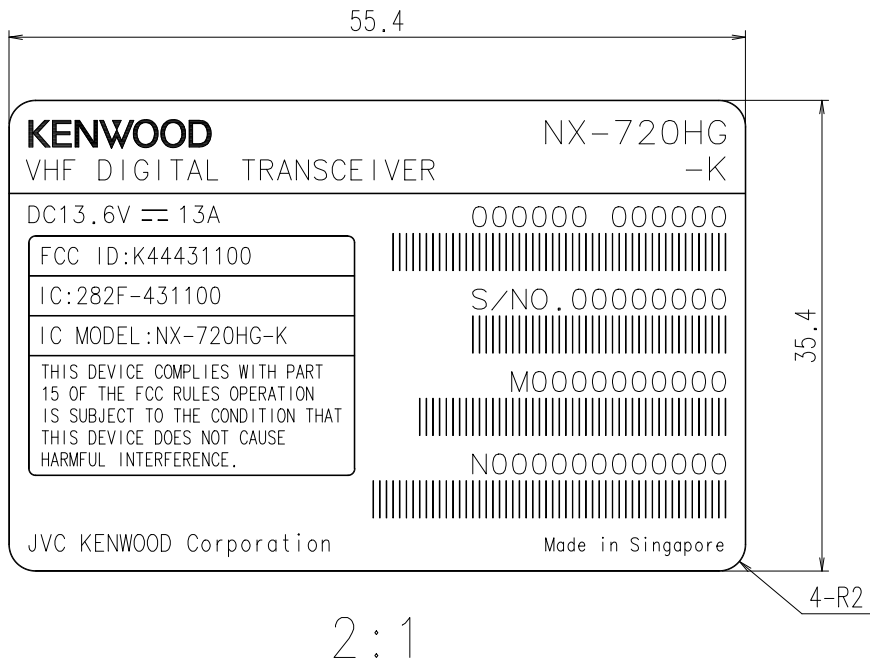

		2012-06-05	MODEL NAME PLATE /NX-720H K
--	--	------------	--------------------------------

DESIGN	DATE 2012-05-11	MODEL	MODEL NAME PLATE /NX-720H(G) K
	JVC KENWOOD Corporation		

	DESIGN	DATE 2012-05-11 <b>JVC KENWOOD Corporation</b>	MODEL  CAUTION LABEL
--	--------	---	----------------------------

NX-720H-K, NX-720HG-K  
FCC ID: K44431100  
IC: 282F-431100

NX-720H-K

NX-720H-K, NX-720HG-K  
FCC ID: K44431100  
IC: 282F-431100

NX-720HG-K