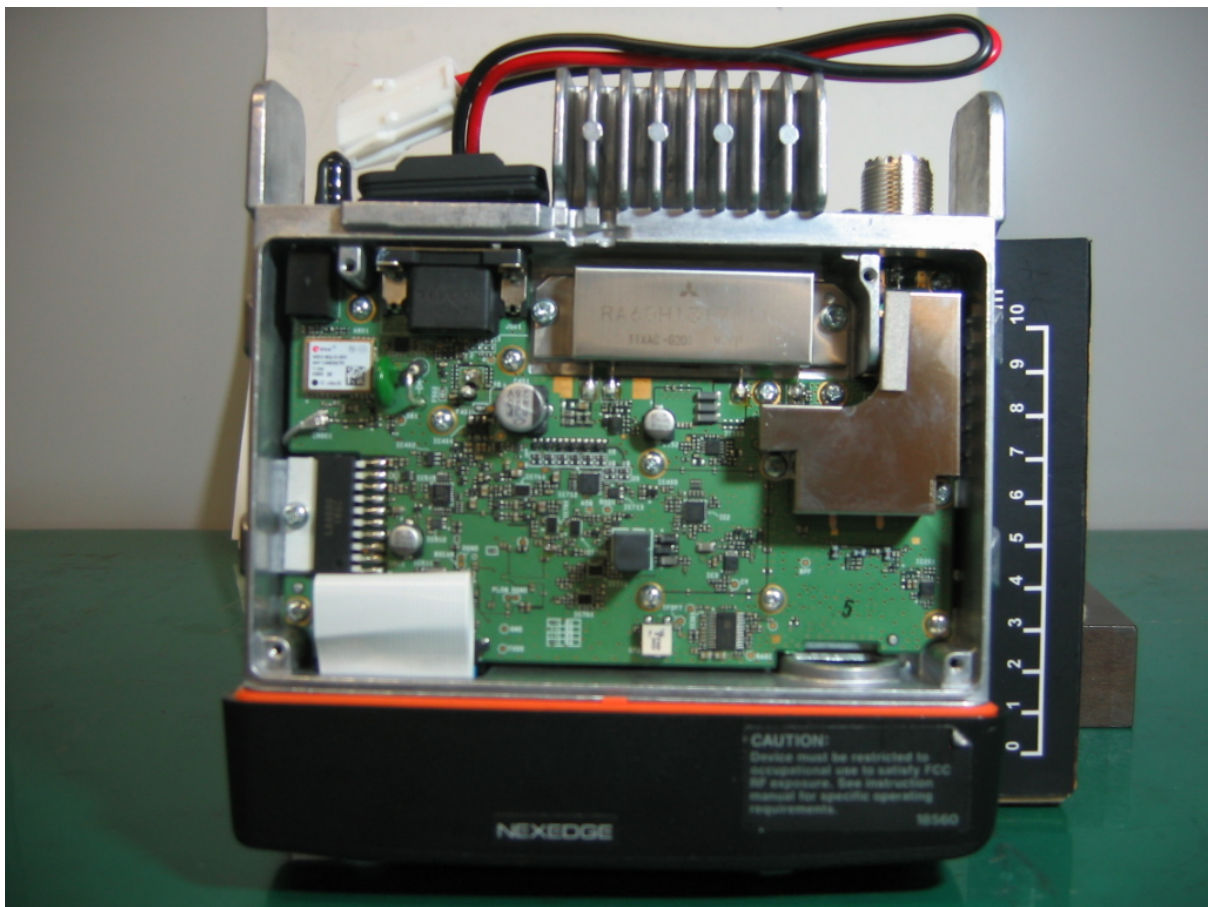

NX-720H-K, NX-720HG-K
FCC ID: K44431100
IC: 282F-431100

NX-720H-K, NX-720HG-K
FCC ID: K44431100
IC: 282F-431100

NX-720H-K, NX-720HG-K
FCC ID: K44431100
IC: 282F-431100