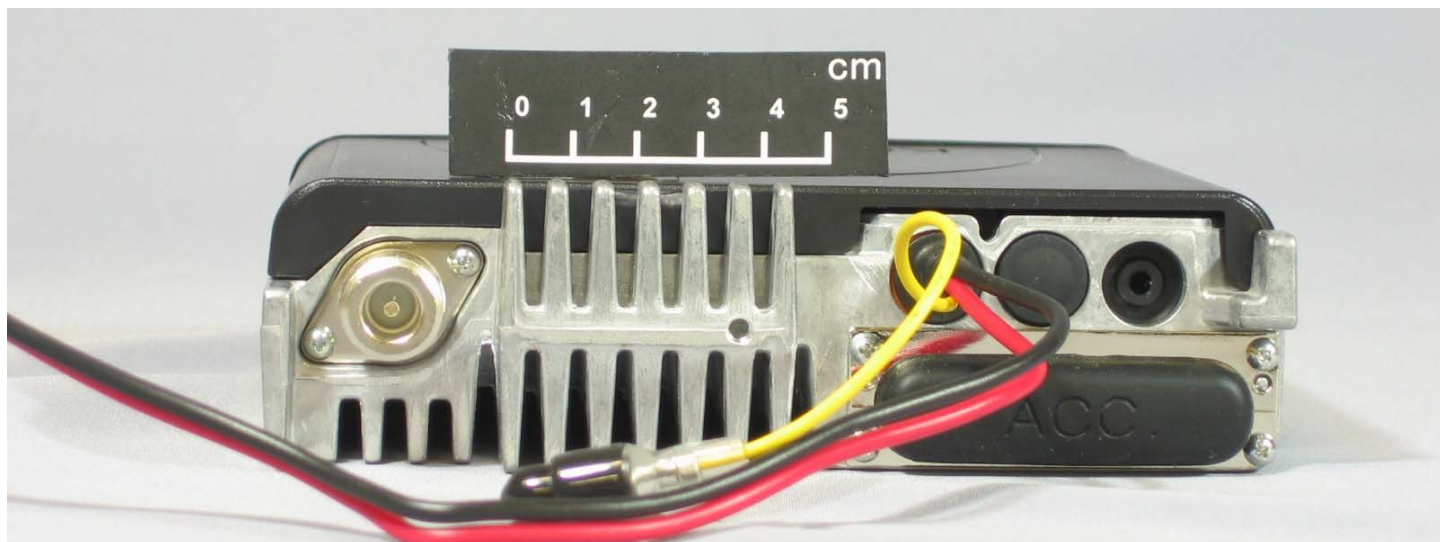

Front View

Rear View

Top View

Bottom View

Right View

Left View

NX-901-K
FCC ID: K44409301
IC: 282F-409301

Front View (with KRK-10)

Rear View (with KRK-10)

NX-901-K
FCC ID: K44409301
IC: 282F-409301

Top View (with KRK-10)

NX-901-K
FCC ID: K44409301
IC: 282F-409301

Rear View (with KRK-10)

NX-901-K
FCC ID: K44409301
IC: 282F-409301

Right View (with KRK-10)

Left View (with KRK-10)