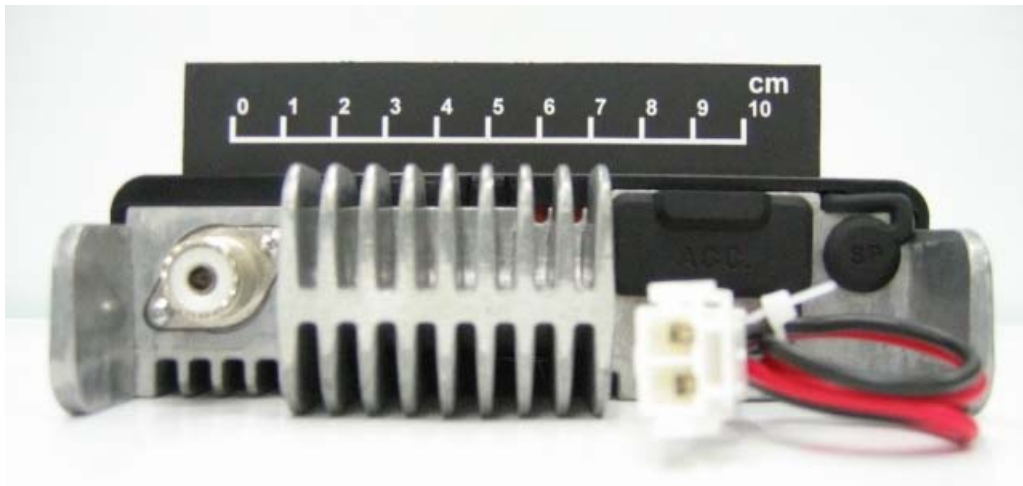

TK-8302H-2
FCC ID: K44407703
IC: 282F-407703

Front View

Rear View

TK-8302H-2
FCC ID: K44407703
IC: 282F-407703

Top View

Bottom View

Right View

Left View