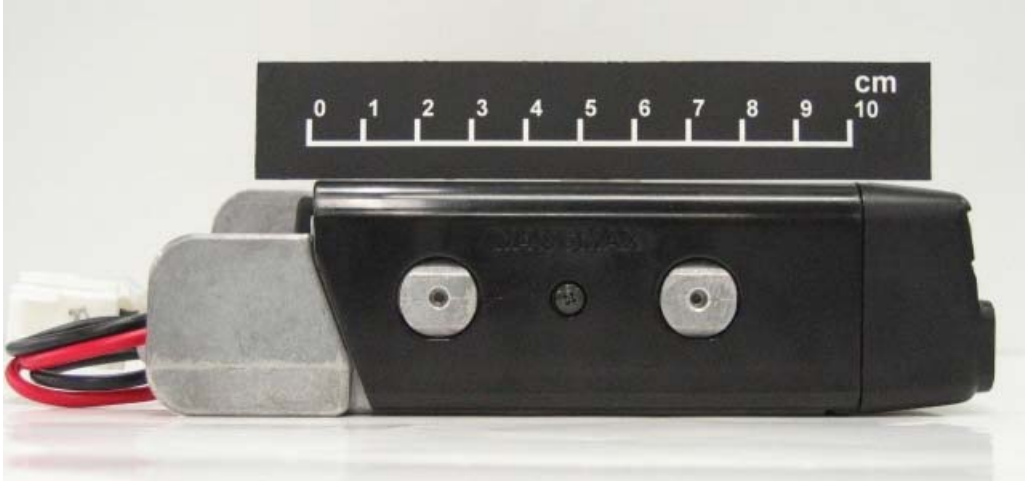

TK-8302H-2
FCC ID: K44407703
IC: 282F-407703

Front View

Rear View

TK-8302H-2
FCC ID: K44407703
IC: 282F-407703

Top View

Bottom View

Right View

Left View