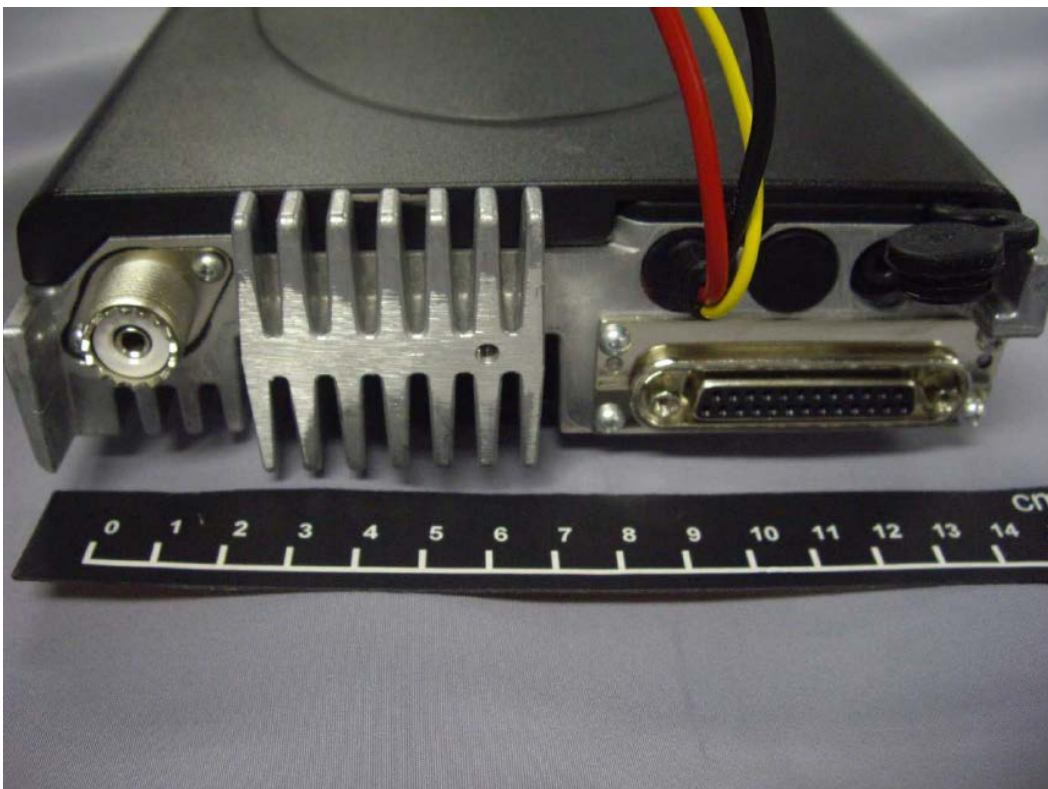

NX-800-K_H-K_TK-5820-K / FCC ID : K44378704, IC : 282F-378704

Top View

Label View

NX-800-K_H-K_TK-5820-K / FCC ID : K44378704, IC : 282F-378704

Front View

Rear View

NX-800-K_H-K_TK-5820-K / FCC ID : K44378704, IC : 282F-378704

Right View

Left View