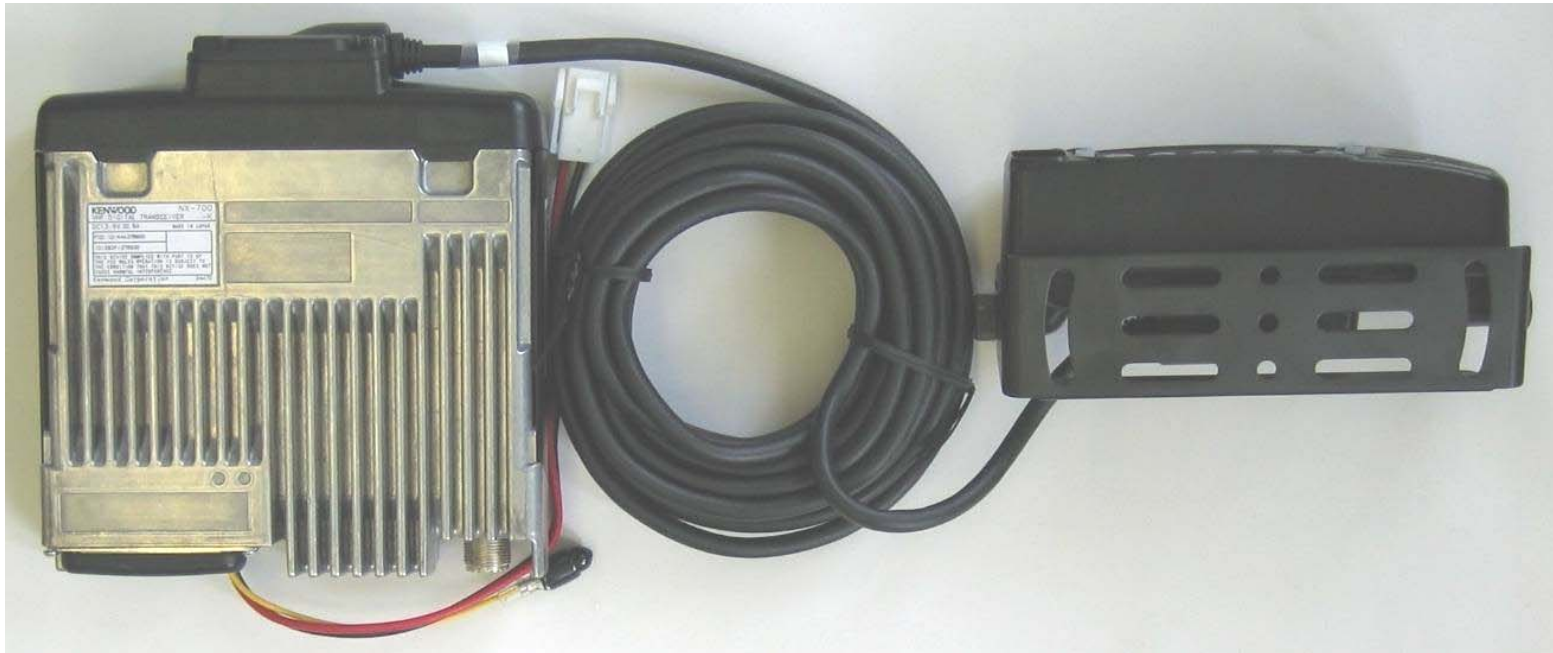

Front View

Rear View

NX-700H-K, TK-5720-K
FCC ID: K44378601 IC: 282F-378601

Top View

Bottom View (NX-700H-K)

Bottom View (TK-5720-K)

Right View

Left View

NX-700H-K, TK-5720-K
FCC ID: K44378601 IC: 282F-378601

Front View (with KRK-10)

Rear View (with KRK-10)

NX-700H-K, TK-5720-K
FCC ID: K44378601 IC: 282F-378601

Top View (with KRK-10)

NX-700H-K, TK-5720-K
FCC ID: K44378601 IC: 282F-378601

Rear View (with KKR-10)

NX-700H-K, TK-5720-K
FCC ID: K44378601 IC: 282F-378601

Right View (with KRK-10)

Left View (with KRK-10)