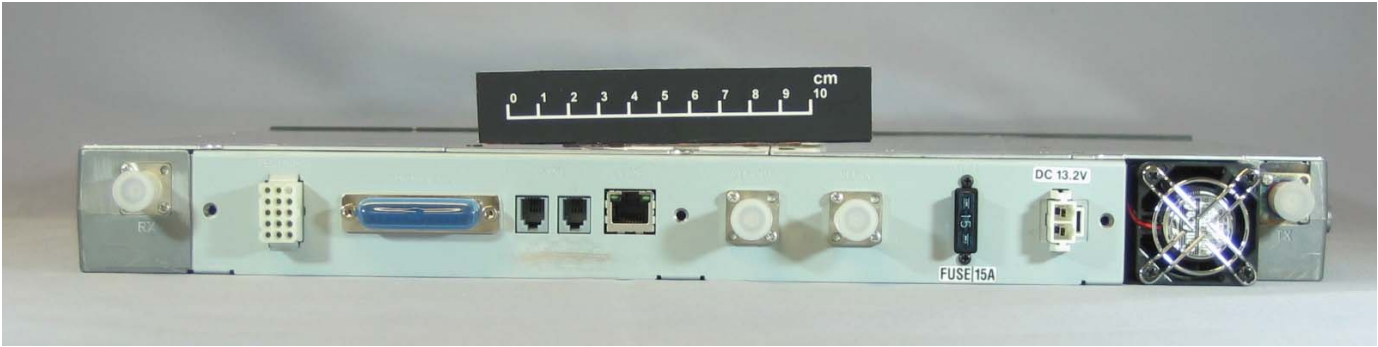

NXR-800-E  
FCC ID: K44371410  
IC: 282F-371410

Front View

Rear View

Top View

Bottom View

NXR-800-E  
FCC ID: K44371410  
IC: 282F-371410

Right View

Left View