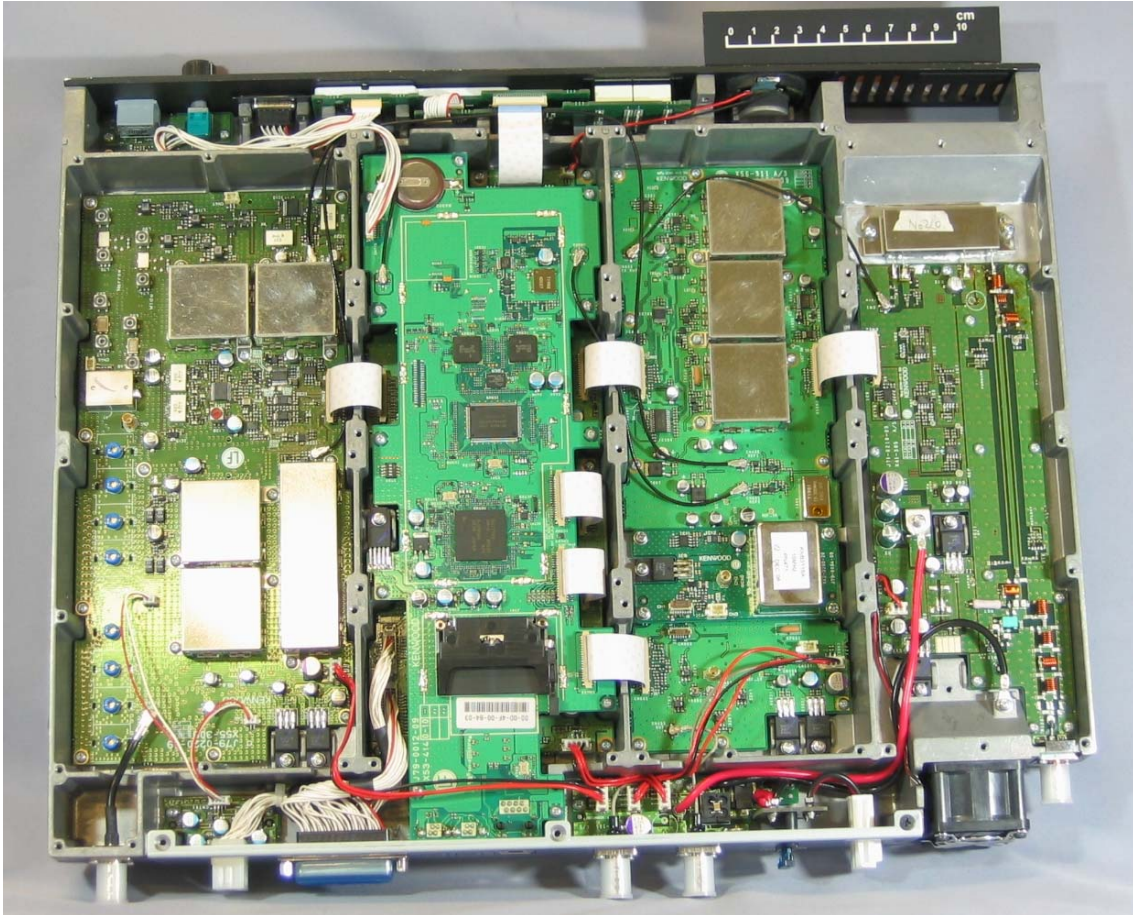

NXR-700-E
FCC ID: K44371310
IC: 282F-371310

NXR-700-E
FCC ID: K44371310
IC: 282F-371310

Control1 Component Side View

Control1 Foil Side View

NXR-700-E
FCC ID: K44371310
IC: 282F-371310

Control2 Component Side View

Control2 Foil Side View

RX Component Side View

RX Foil Side View

NXR-700-E
FCC ID: K44371310
IC: 282F-371310

TX Component Side View

NXR-700-E
FCC ID: K44371310
IC: 282F-371310

TX Foil Side View

Final Component Side View

NXR-700-E
FCC ID: K44371310
IC: 282F-371310

Final Foil Side View

KXK-3 OCXO UNIT Component Side View

NXR-700-E
FCC ID: K44371310
IC: 282F-371310

KXK-3 OXCO UNIT Foil Side View