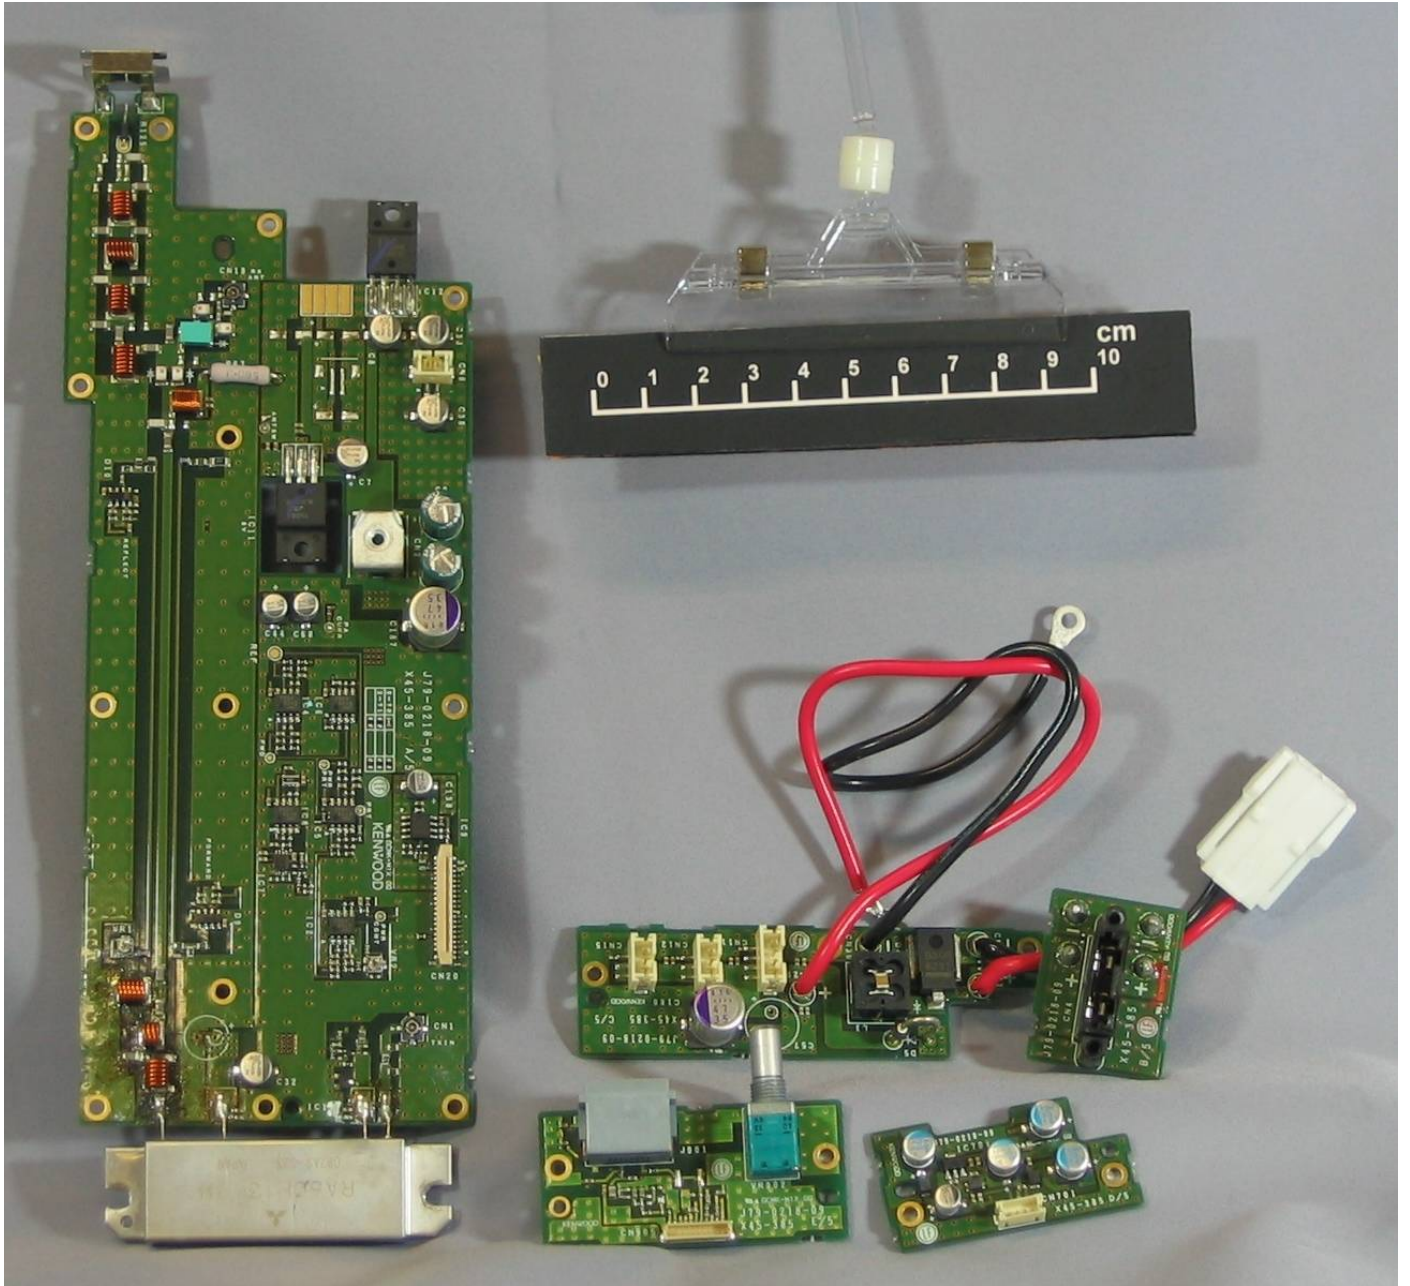

NXR-700-E
FCC ID: K44371310
IC: 282F-371310

NXR-700-E
FCC ID: K44371310
IC: 282F-371310

Control1 Component Side View

Control1 Foil Side View

NXR-700-E
FCC ID: K44371310
IC: 282F-371310

Control2 Component Side View

Control2 Foil Side View

RX Component Side View

RX Foil Side View

NXR-700-E
FCC ID: K44371310
IC: 282F-371310

TX Component Side View

NXR-700-E
FCC ID: K44371310
IC: 282F-371310

TX Foil Side View

Final Component Side View

NXR-700-E
FCC ID: K44371310
IC: 282F-371310

Final Foil Side View

KXK-3 OCXO UNIT Component Side View

NXR-700-E
FCC ID: K44371310
IC: 282F-371310

KXK-3 OXCO UNIT Foil Side View