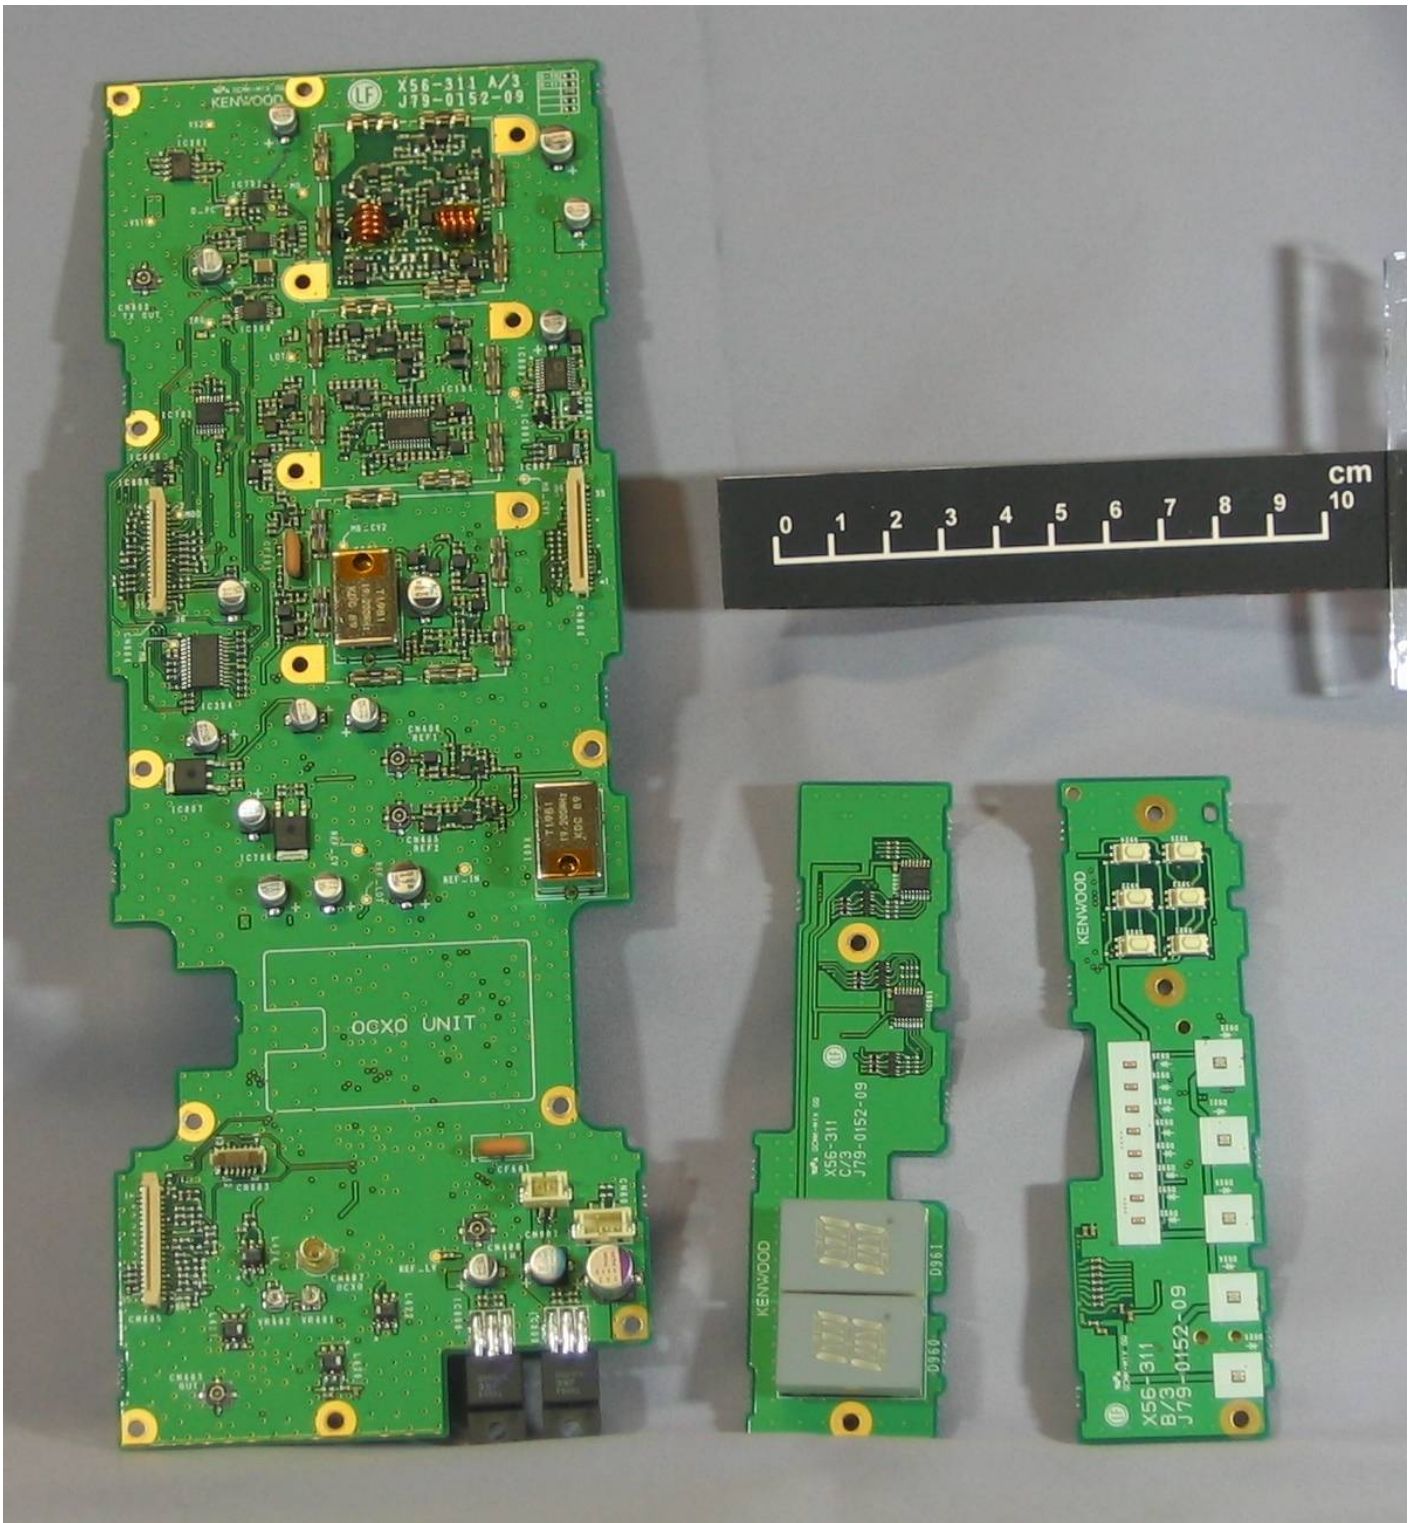

NXR-700-E
FCC ID: K44371310
IC: 282F-371310

NXR-700-E
FCC ID: K44371310
IC: 282F-371310

Control1 Component Side View

Control1 Foil Side View

NXR-700-E
FCC ID: K44371310
IC: 282F-371310

Control2 Component Side View

Control2 Foil Side View

RX Component Side View

RX Foil Side View

NXR-700-E
FCC ID: K44371310
IC: 282F-371310

TX Component Side View

NXR-700-E
FCC ID: K44371310
IC: 282F-371310

TX Foil Side View

Final Component Side View

NXR-700-E
FCC ID: K44371310
IC: 282F-371310

Final Foil Side View

KXK-3 OCXO UNIT Component Side View

NXR-700-E
FCC ID: K44371310
IC: 282F-371310

KXK-3 OXCO UNIT Foil Side View