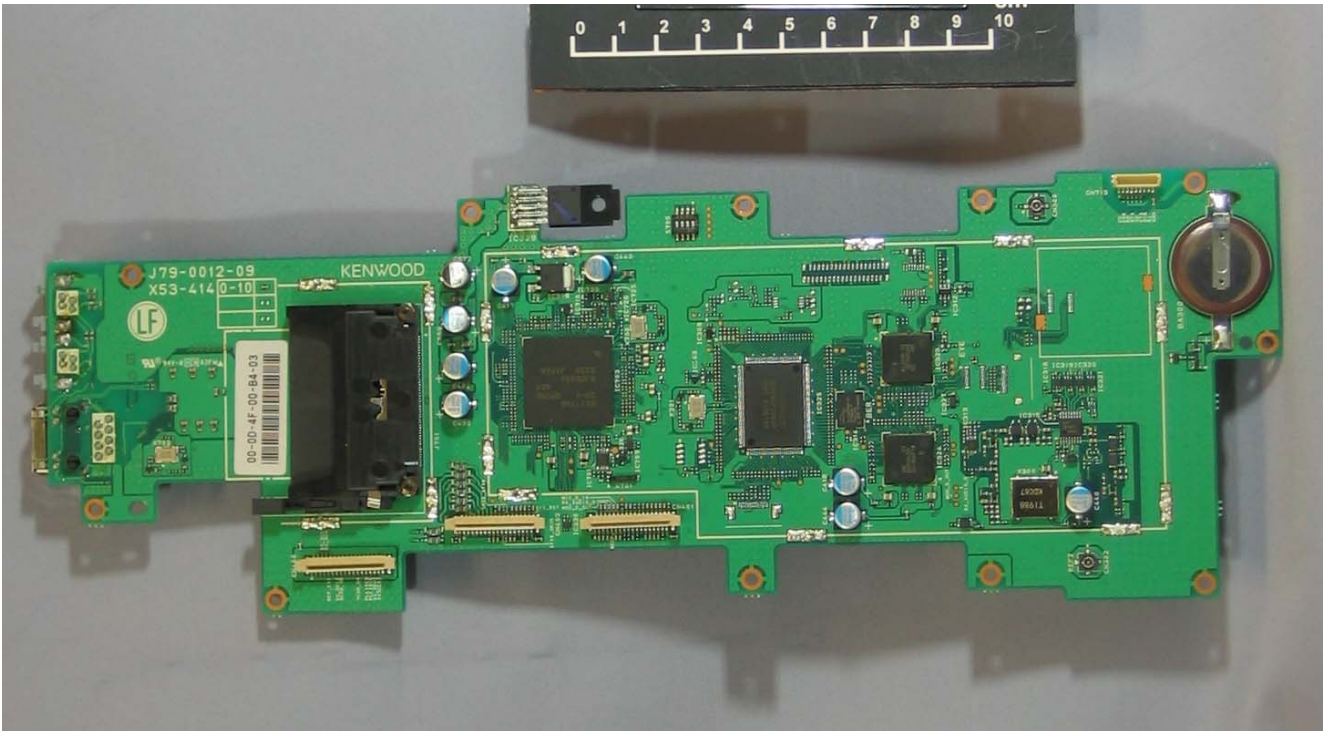

NXR-700-E
FCC ID: K44371310
IC: 282F-371310

NXR-700-E
FCC ID: K44371310
IC: 282F-371310

Control1 Component Side View

Control1 Foil Side View

NXR-700-E
FCC ID: K44371310
IC: 282F-371310

Control2 Component Side View

Control2 Foil Side View

RX Component Side View

RX Foil Side View

NXR-700-E
FCC ID: K44371310
IC: 282F-371310

TX Component Side View

NXR-700-E
FCC ID: K44371310
IC: 282F-371310

TX Foil Side View

Final Component Side View

NXR-700-E
FCC ID: K44371310
IC: 282F-371310

Final Foil Side View

KXK-3 OCXO UNIT Component Side View

NXR-700-E
FCC ID: K44371310
IC: 282F-371310

KXK-3 OXCO UNIT Foil Side View