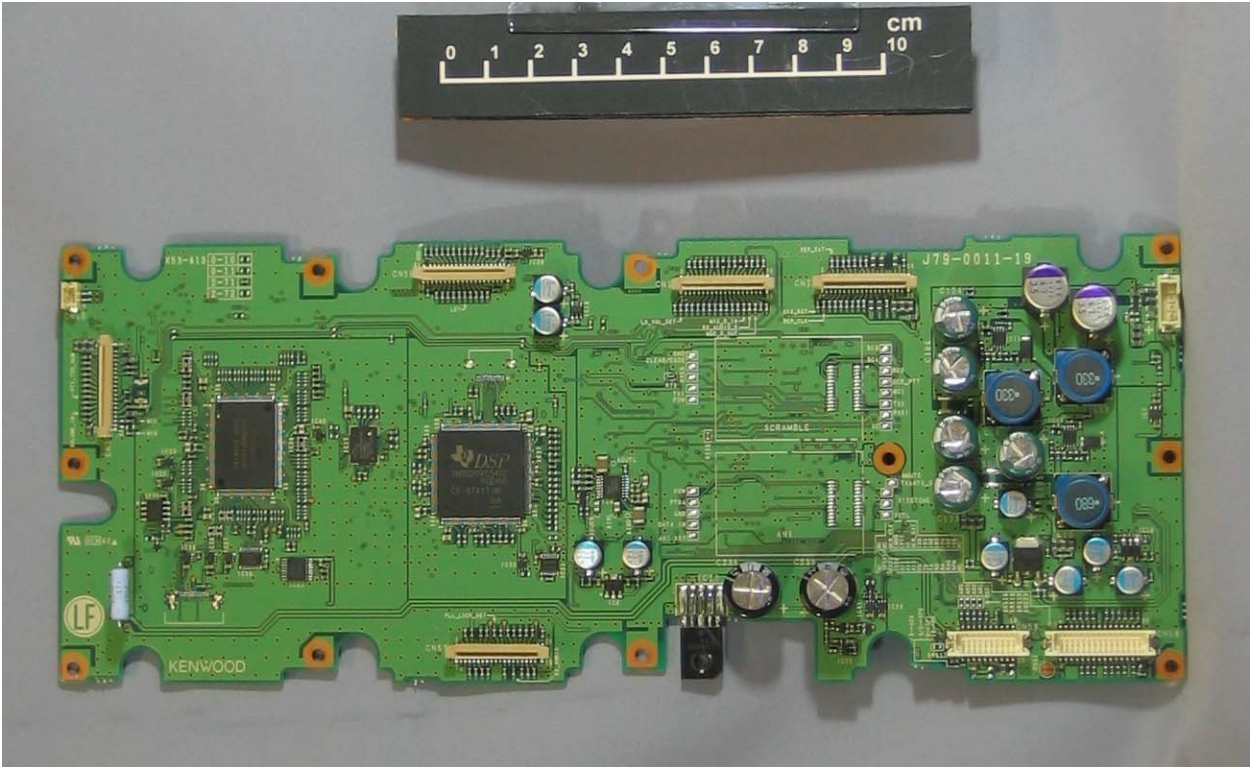

NXR-700-E
FCC ID: K44371310
IC: 282F-371310

NXR-700-E
FCC ID: K44371310
IC: 282F-371310

Control1 Component Side View

Control1 Foil Side View

NXR-700-E
FCC ID: K44371310
IC: 282F-371310

Control2 Component Side View

Control2 Foil Side View

RX Component Side View

RX Foil Side View

NXR-700-E
FCC ID: K44371310
IC: 282F-371310

TX Component Side View

NXR-700-E
FCC ID: K44371310
IC: 282F-371310

TX Foil Side View

Final Component Side View

NXR-700-E
FCC ID: K44371310
IC: 282F-371310

Final Foil Side View

KXK-3 OCXO UNIT Component Side View

NXR-700-E
FCC ID: K44371310
IC: 282F-371310

KXK-3 OXCO UNIT Foil Side View