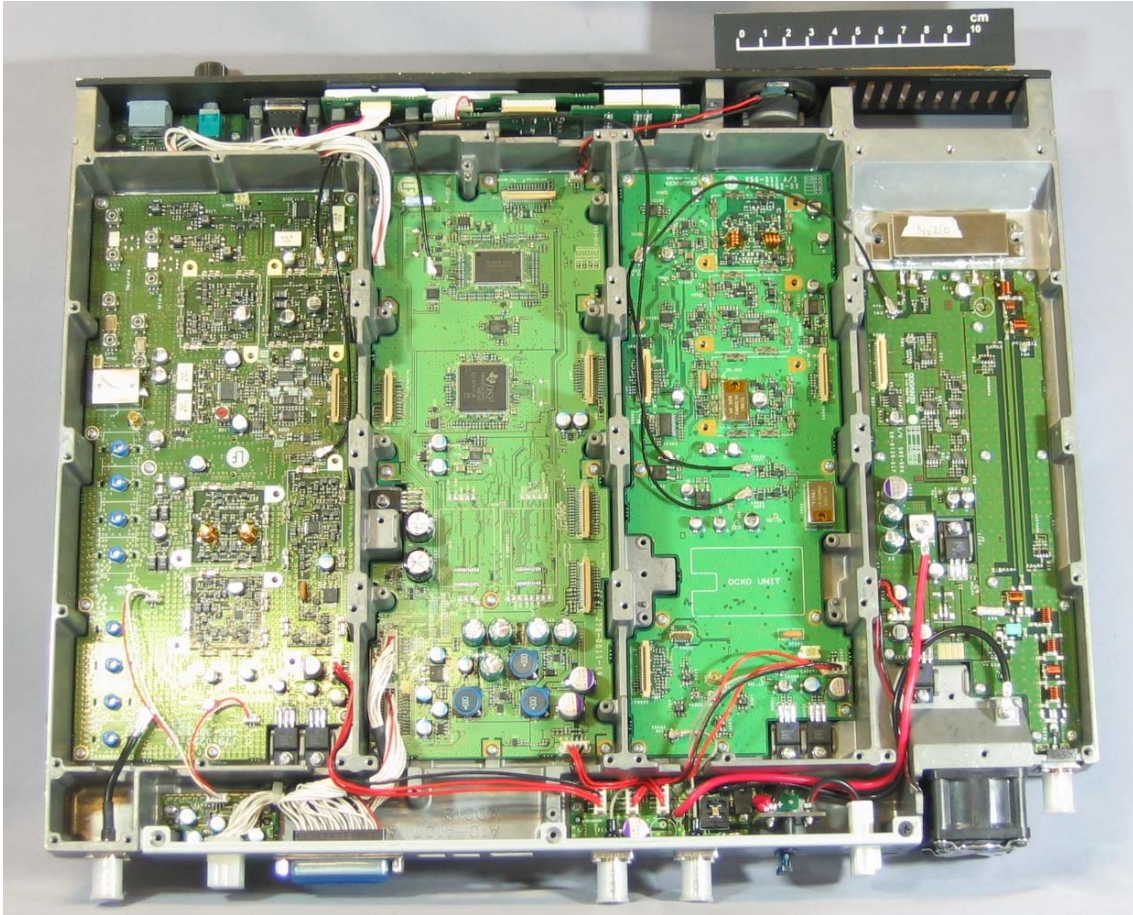

NXR-700-E
FCC ID: K44371310
IC: 282F-371310

NXR-700-E
FCC ID: K44371310
IC: 282F-371310

Control1 Component Side View

Control1 Foil Side View

NXR-700-E
FCC ID: K44371310
IC: 282F-371310

Control2 Component Side View

Control2 Foil Side View

RX Component Side View

RX Foil Side View

NXR-700-E
FCC ID: K44371310
IC: 282F-371310

TX Component Side View

NXR-700-E
FCC ID: K44371310
IC: 282F-371310

TX Foil Side View

Final Component Side View

NXR-700-E
FCC ID: K44371310
IC: 282F-371310

Final Foil Side View

KXK-3 OCXO UNIT Component Side View

NXR-700-E
FCC ID: K44371310
IC: 282F-371310

KXK-3 OXCO UNIT Foil Side View