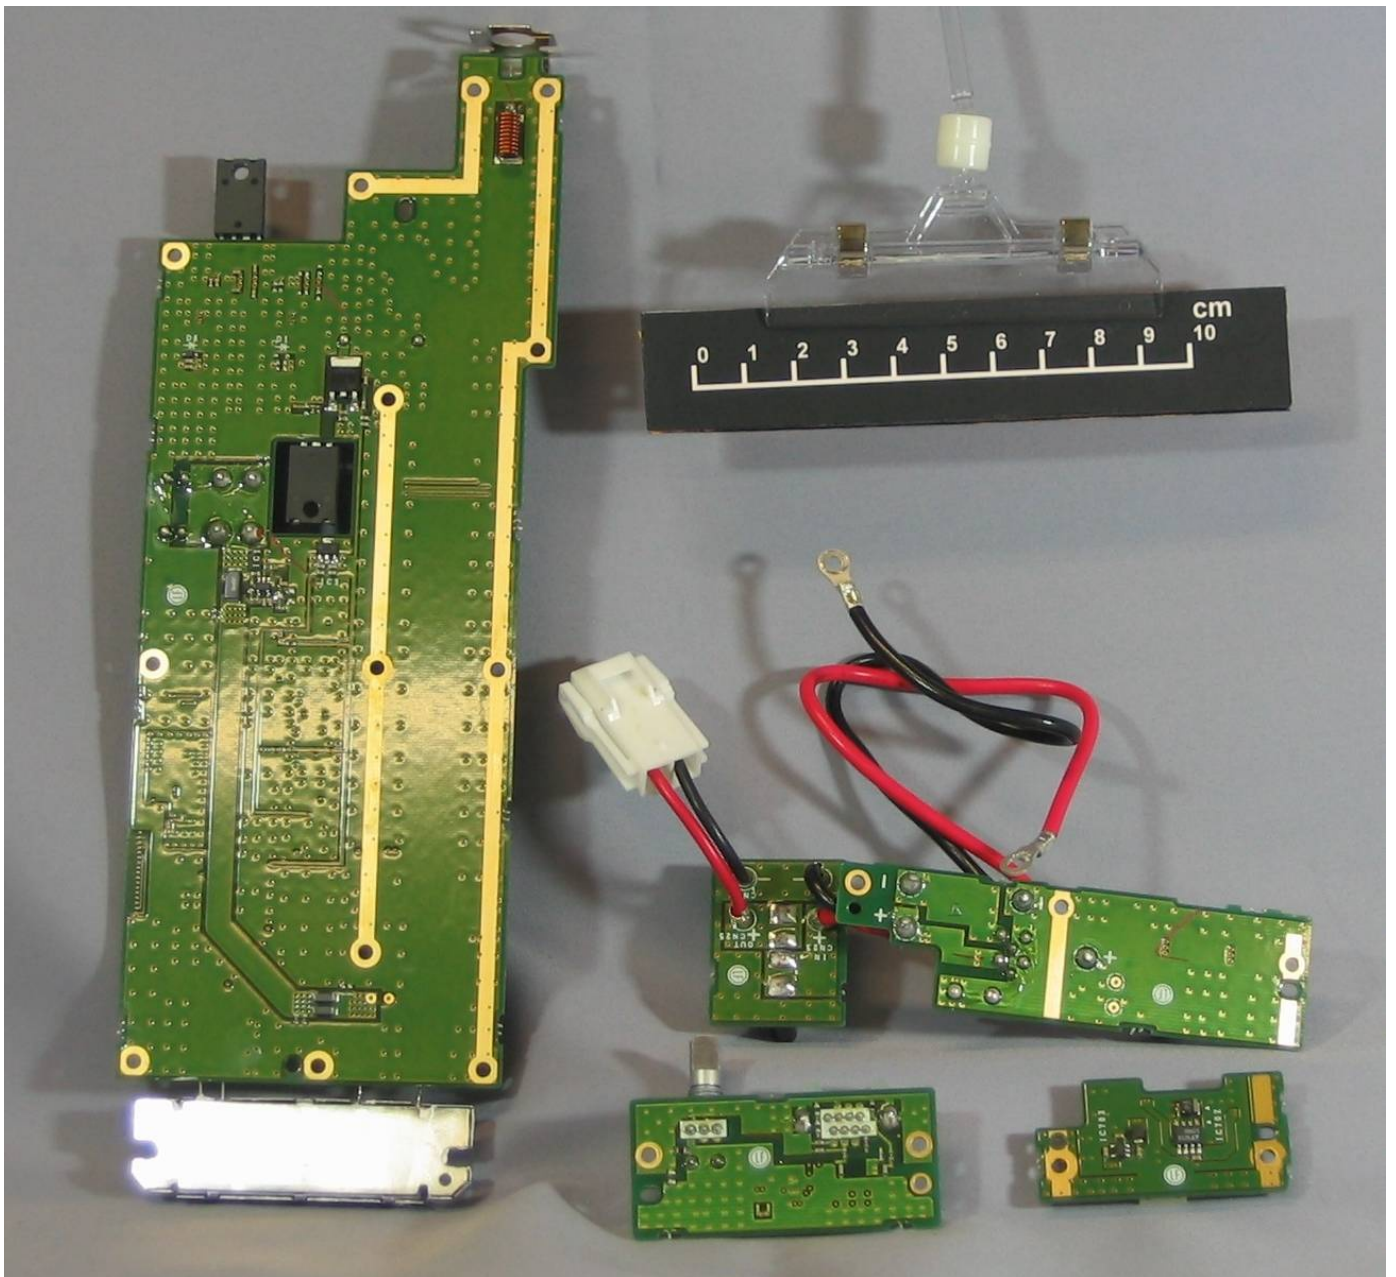

NXR-700-E
FCC ID: K44371310
IC: 282F-371310

NXR-700-E
FCC ID: K44371310
IC: 282F-371310

Control1 Component Side View

Control1 Foil Side View

NXR-700-E
FCC ID: K44371310
IC: 282F-371310

Control2 Component Side View

Control2 Foil Side View

RX Component Side View

RX Foil Side View

NXR-700-E
FCC ID: K44371310
IC: 282F-371310

TX Component Side View

NXR-700-E
FCC ID: K44371310
IC: 282F-371310

TX Foil Side View

Final Component Side View

NXR-700-E
FCC ID: K44371310
IC: 282F-371310

Final Foil Side View

KXK-3 OCXO UNIT Component Side View

NXR-700-E
FCC ID: K44371310
IC: 282F-371310

KXK-3 OXCO UNIT Foil Side View