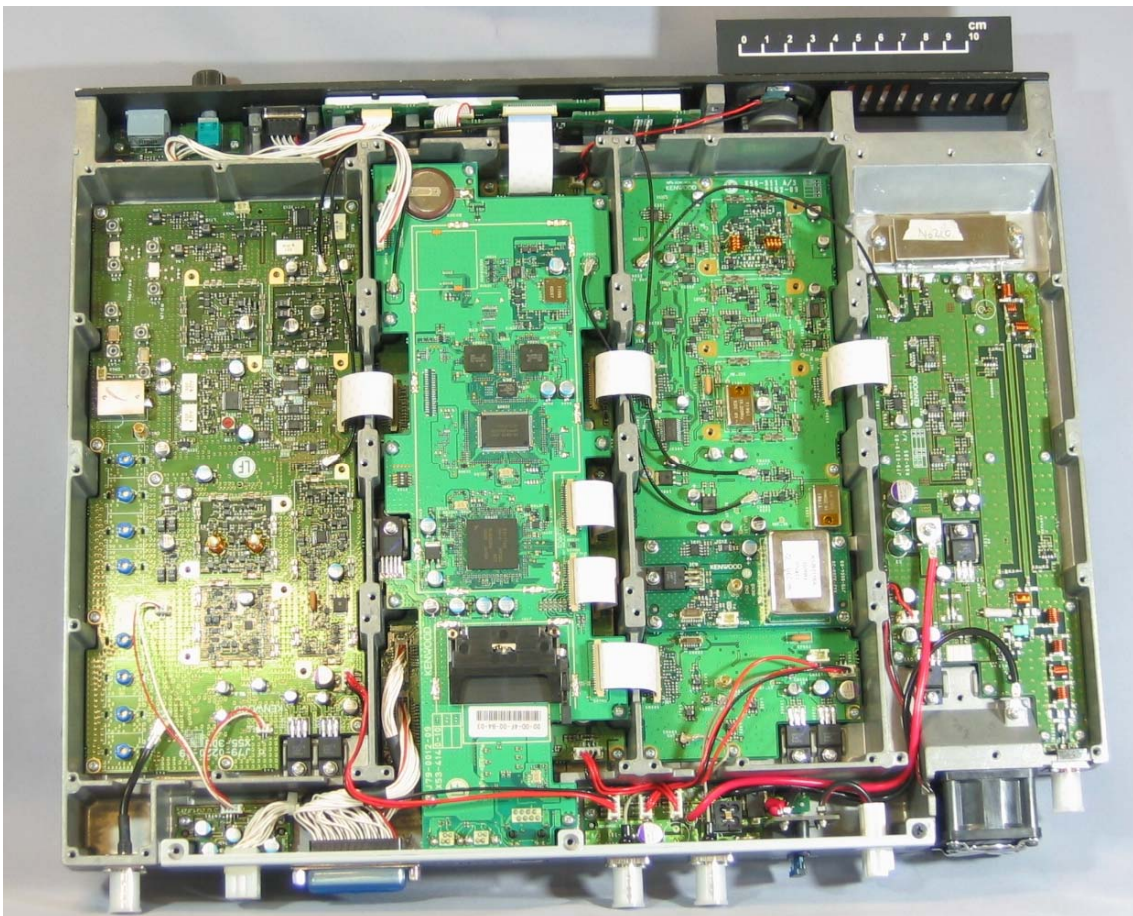

NXR-700-E
FCC ID: K44371310
IC: 282F-371310

NXR-700-E
FCC ID: K44371310
IC: 282F-371310

Control1 Component Side View

Control1 Foil Side View

NXR-700-E
FCC ID: K44371310
IC: 282F-371310

Control2 Component Side View

Control2 Foil Side View

RX Component Side View

RX Foil Side View

NXR-700-E
FCC ID: K44371310
IC: 282F-371310

TX Component Side View

NXR-700-E
FCC ID: K44371310
IC: 282F-371310

TX Foil Side View

Final Component Side View

NXR-700-E
FCC ID: K44371310
IC: 282F-371310

Final Foil Side View

KXK-3 OCXO UNIT Component Side View

NXR-700-E
FCC ID: K44371310
IC: 282F-371310

KXK-3 OXCO UNIT Foil Side View