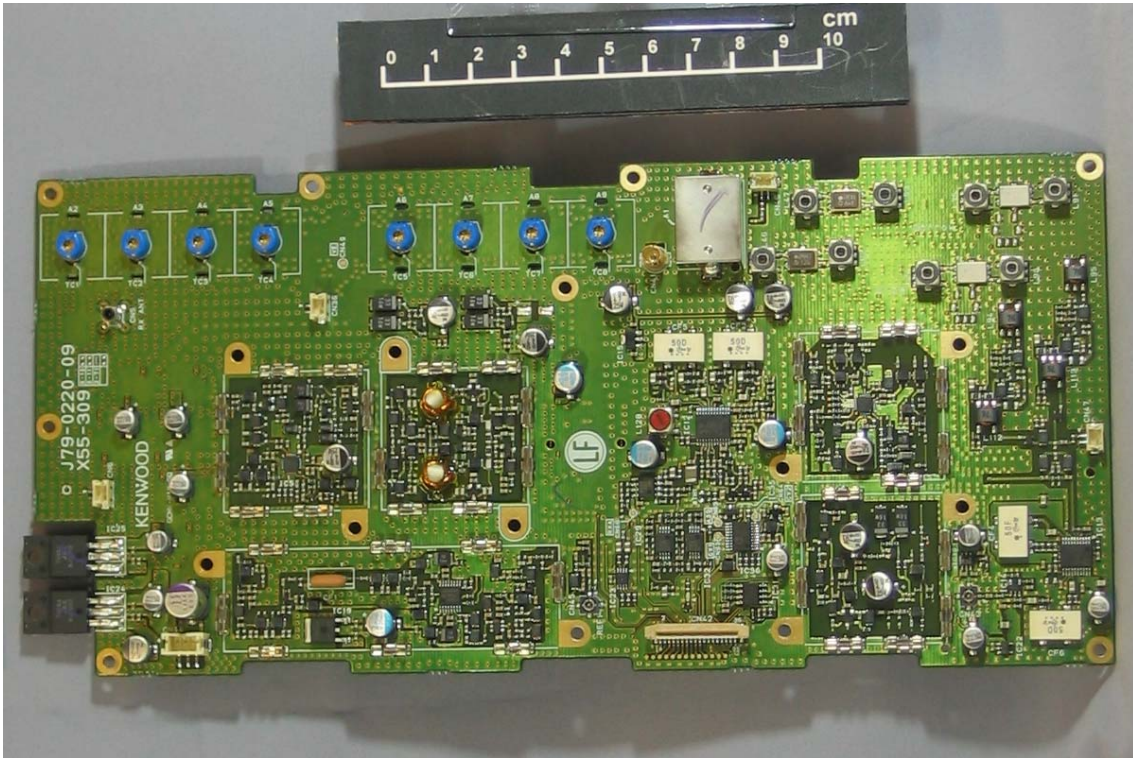

NXR-700-E
FCC ID: K44371310
IC: 282F-371310

NXR-700-E
FCC ID: K44371310
IC: 282F-371310

Control1 Component Side View

Control1 Foil Side View

NXR-700-E
FCC ID: K44371310
IC: 282F-371310

Control2 Component Side View

Control2 Foil Side View

RX Component Side View

RX Foil Side View

NXR-700-E
FCC ID: K44371310
IC: 282F-371310

TX Component Side View

NXR-700-E
FCC ID: K44371310
IC: 282F-371310

TX Foil Side View

Final Component Side View

NXR-700-E
FCC ID: K44371310
IC: 282F-371310

Final Foil Side View

KXK-3 OCXO UNIT Component Side View

NXR-700-E
FCC ID: K44371310
IC: 282F-371310

KXK-3 OXCO UNIT Foil Side View