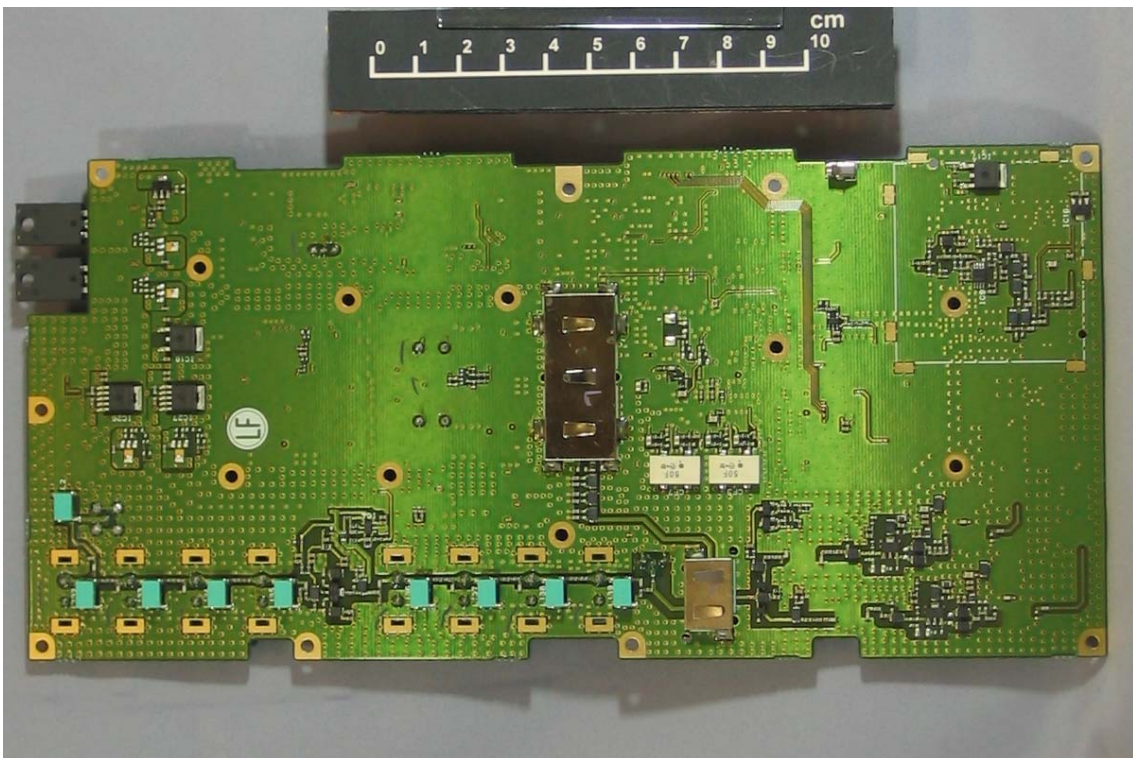

NXR-700-E
FCC ID: K44371310
IC: 282F-371310

NXR-700-E
FCC ID: K44371310
IC: 282F-371310

Control1 Component Side View

Control1 Foil Side View

NXR-700-E
FCC ID: K44371310
IC: 282F-371310

Control2 Component Side View

Control2 Foil Side View

RX Component Side View

RX Foil Side View

NXR-700-E
FCC ID: K44371310
IC: 282F-371310

TX Component Side View

NXR-700-E
FCC ID: K44371310
IC: 282F-371310

TX Foil Side View

Final Component Side View

NXR-700-E
FCC ID: K44371310
IC: 282F-371310

Final Foil Side View

KXK-3 OCXO UNIT Component Side View

NXR-700-E
FCC ID: K44371310
IC: 282F-371310

KXK-3 OXCO UNIT Foil Side View