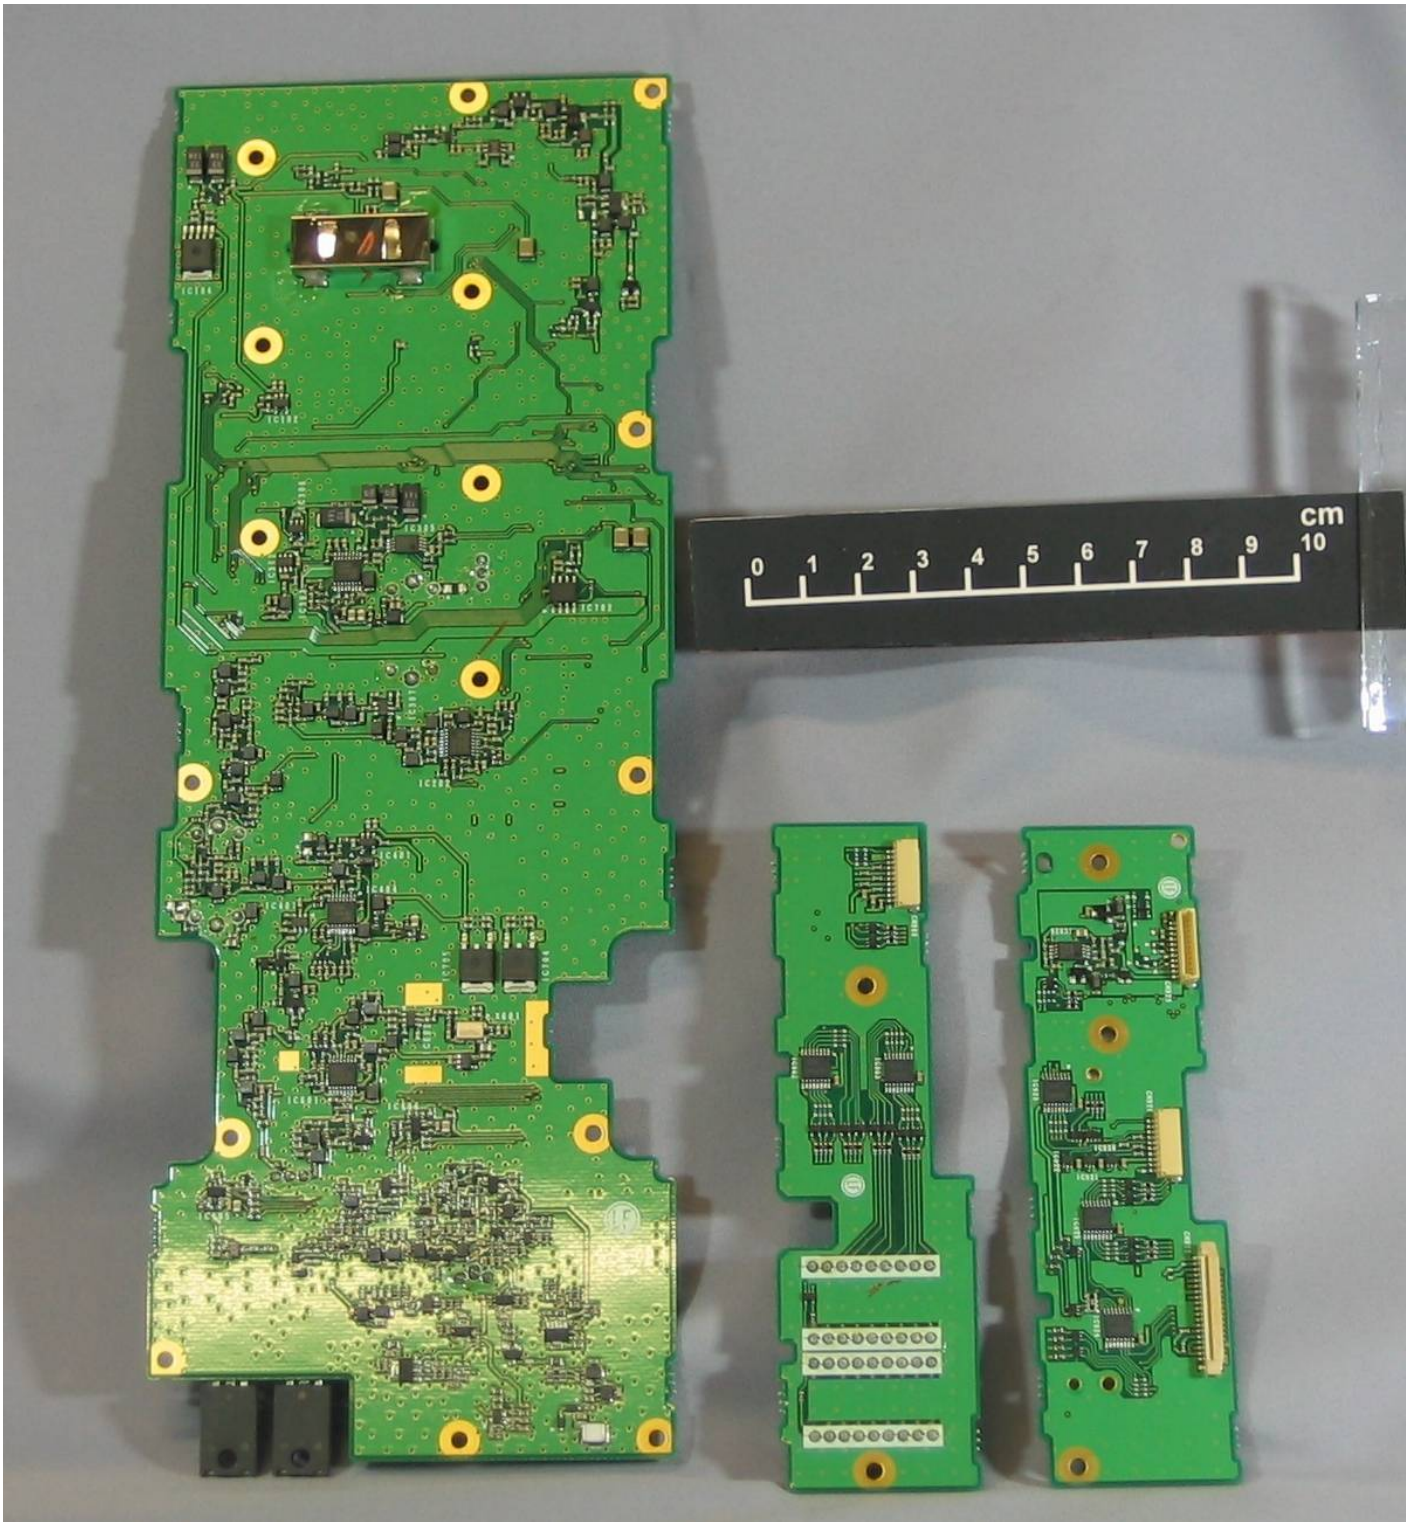

NXR-700-E
FCC ID: K44371310
IC: 282F-371310

NXR-700-E
FCC ID: K44371310
IC: 282F-371310

Control1 Component Side View

Control1 Foil Side View

NXR-700-E
FCC ID: K44371310
IC: 282F-371310

Control2 Component Side View

Control2 Foil Side View

RX Component Side View

RX Foil Side View

NXR-700-E
FCC ID: K44371310
IC: 282F-371310

TX Component Side View

NXR-700-E
FCC ID: K44371310
IC: 282F-371310

TX Foil Side View

Final Component Side View

NXR-700-E
FCC ID: K44371310
IC: 282F-371310

Final Foil Side View

KXK-3 OCXO UNIT Component Side View

NXR-700-E
FCC ID: K44371310
IC: 282F-371310

KXK-3 OXCO UNIT Foil Side View