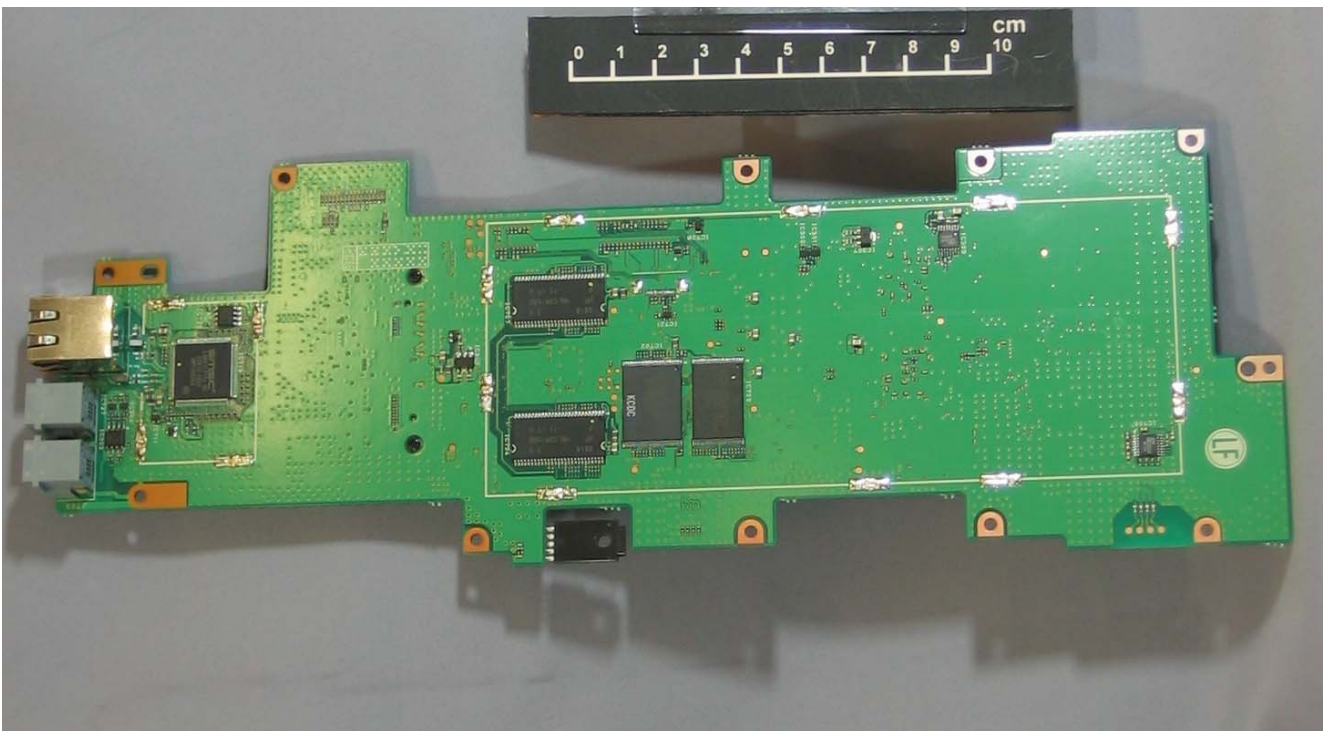

NXR-700-E
FCC ID: K44371310
IC: 282F-371310

NXR-700-E
FCC ID: K44371310
IC: 282F-371310

Control1 Component Side View

Control1 Foil Side View

NXR-700-E
FCC ID: K44371310
IC: 282F-371310

Control2 Component Side View

Control2 Foil Side View

RX Component Side View

RX Foil Side View

NXR-700-E
FCC ID: K44371310
IC: 282F-371310

TX Component Side View

NXR-700-E
FCC ID: K44371310
IC: 282F-371310

TX Foil Side View

Final Component Side View

NXR-700-E
FCC ID: K44371310
IC: 282F-371310

Final Foil Side View

KXK-3 OCXO UNIT Component Side View

NXR-700-E
FCC ID: K44371310
IC: 282F-371310

KXK-3 OXCO UNIT Foil Side View