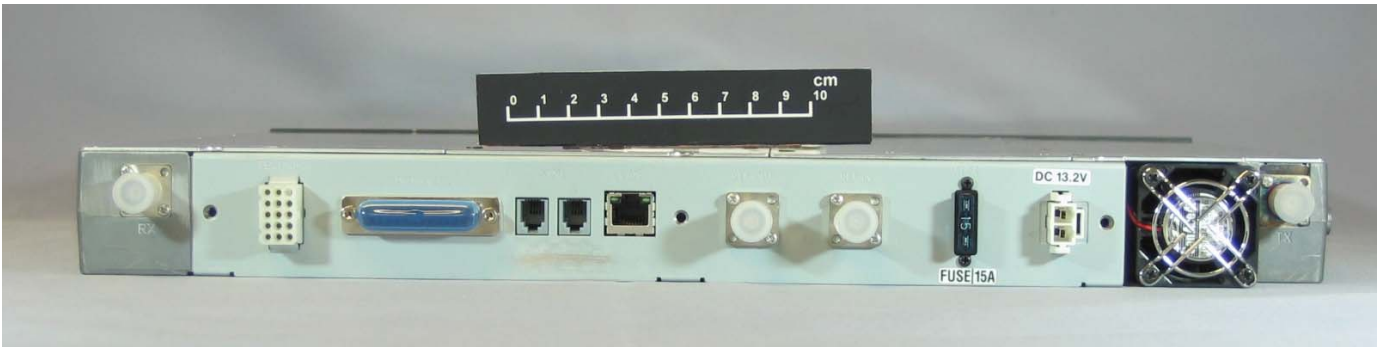

NXR-700-E
FCC ID: K44371310
IC: 282F-371310

Front View

Rear View

NXR-700-E
FCC ID: K44371310
IC: 282F-371310

Top View

Bottom View

NXR-700-E
FCC ID: K44371310
IC: 282F-371310

Right View

Left View

NXR-700-E
FCC ID: K44371310
IC: 282F-371310