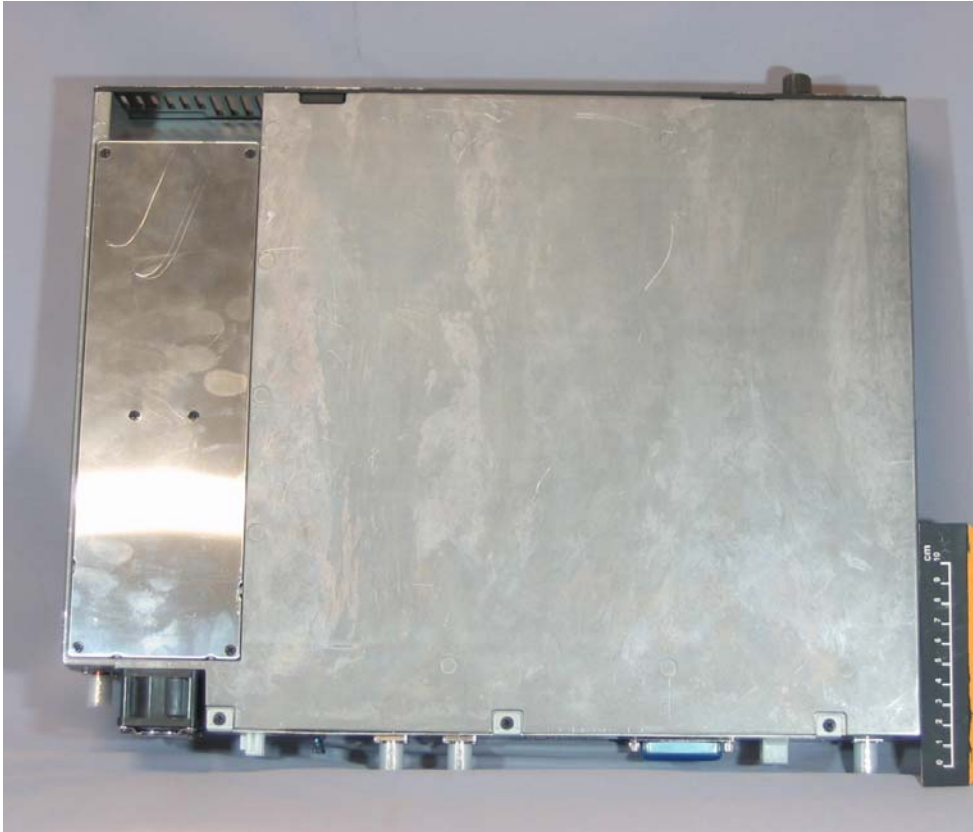

NXR-700-E
FCC ID: K44371310
IC: 282F-371310

Front View

Rear View

NXR-700-E
FCC ID: K44371310
IC: 282F-371310

Top View

Bottom View

NXR-700-E
FCC ID: K44371310
IC: 282F-371310

Right View

Left View

NXR-700-E
FCC ID: K44371310
IC: 282F-371310