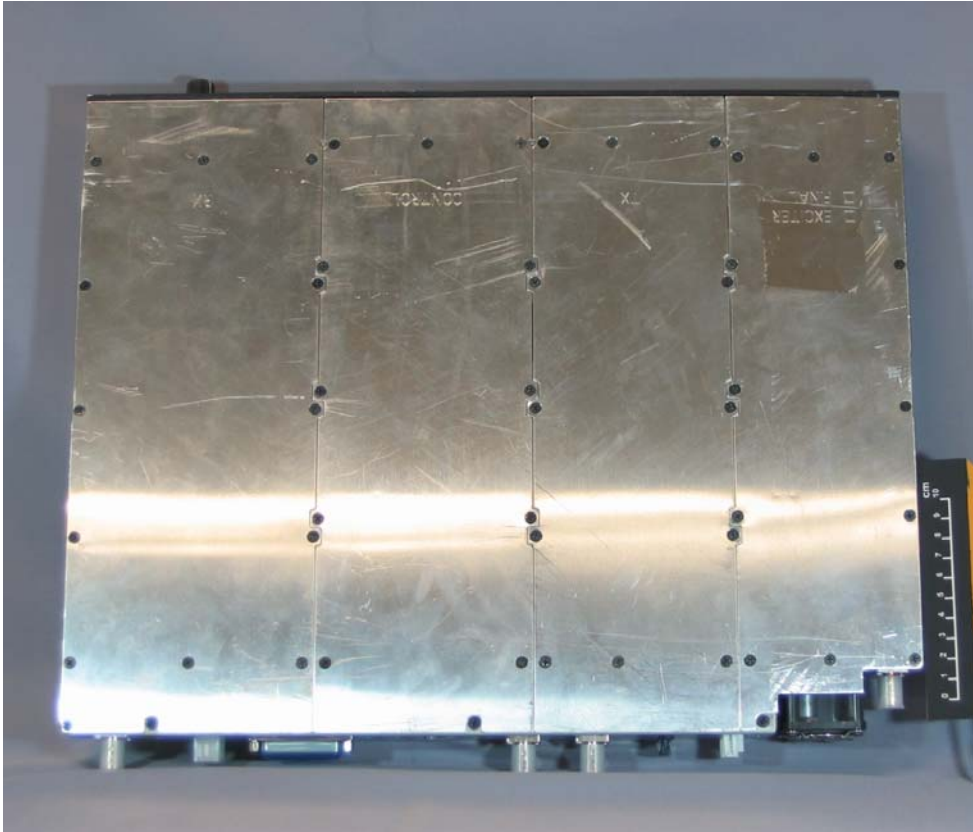

NXR-700-E
FCC ID: K44371310
IC: 282F-371310

Front View

Rear View

NXR-700-E
FCC ID: K44371310
IC: 282F-371310

Top View

Bottom View

NXR-700-E
FCC ID: K44371310
IC: 282F-371310

Right View

Left View

NXR-700-E
FCC ID: K44371310
IC: 282F-371310