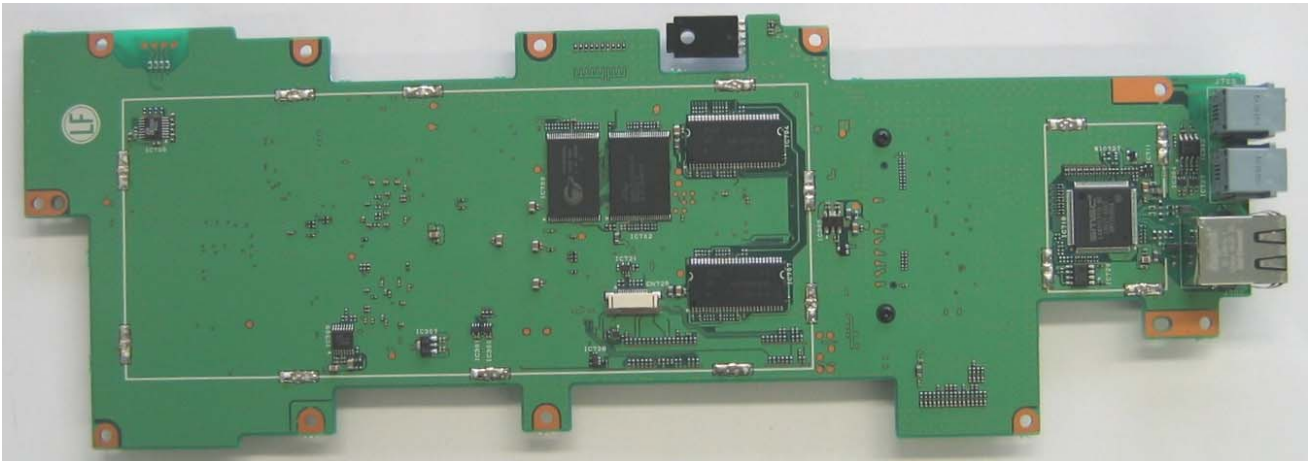

Control1 Component Side View

Control1 Foil Side View

NXR-700-K4
FCC ID: K44371303
IC: 282F-371303

Control2 Component Side View

Control2 Foil Side View

NXR-700-K4
FCC ID: K44371303
IC: 282F-371303

RX Component Side View

RX Foil Side View

NXR-700-K4
FCC ID: K44371303
IC: 282F-371303

TX Component Side View

TX Foil Side View

NXR-700-K4
FCC ID: K44371303
IC: 282F-371303

Final Component Side View

Final Foil Side View

KXK-3 OCXO UNIT Component Side View

KXK-3 OCXO UNIT Foil Side View