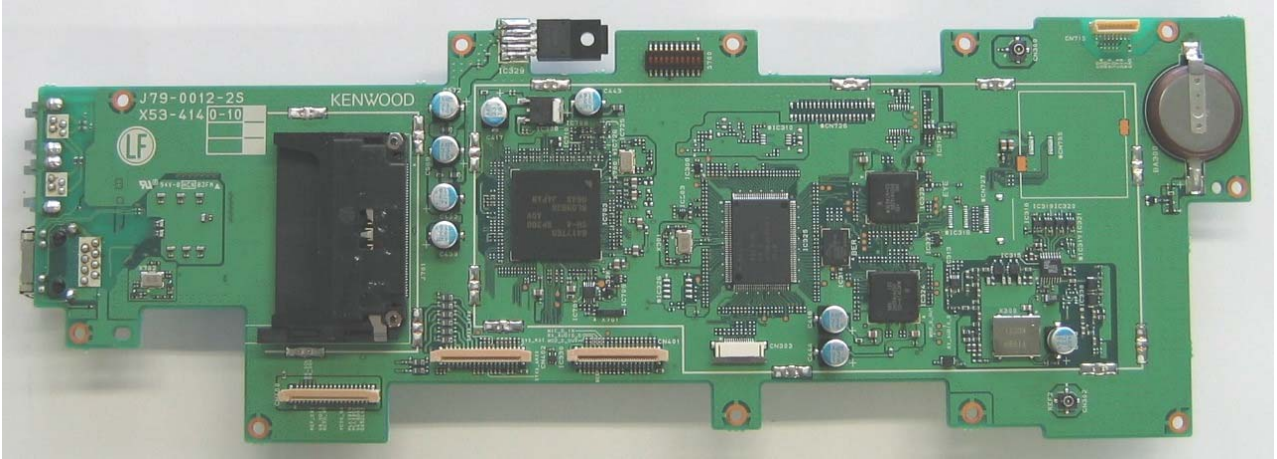

Control1 Component Side View

Control1 Foil Side View

NXR-700-K4
FCC ID: K44371303
IC: 282F-371303

Control2 Component Side View

Control2 Foil Side View

NXR-700-K4
FCC ID: K44371303
IC: 282F-371303

RX Component Side View

RX Foil Side View

NXR-700-K4
FCC ID: K44371303
IC: 282F-371303

TX Component Side View

TX Foil Side View

NXR-700-K4
FCC ID: K44371303
IC: 282F-371303

Final Component Side View

Final Foil Side View

KXK-3 OCXO UNIT Component Side View

KXK-3 OCXO UNIT Foil Side View