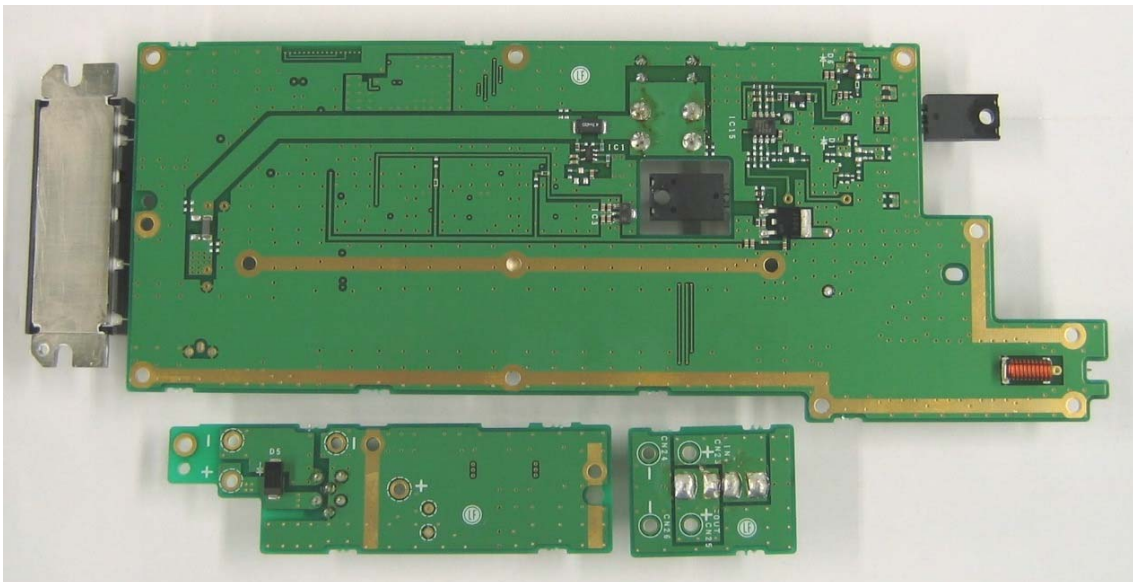

Control1 Component Side View

Control1 Foil Side View

NXR-700-K4
FCC ID: K44371303
IC: 282F-371303

Control2 Component Side View

Control2 Foil Side View

NXR-700-K4
FCC ID: K44371303
IC: 282F-371303

RX Component Side View

RX Foil Side View

NXR-700-K4
FCC ID: K44371303
IC: 282F-371303

TX Component Side View

TX Foil Side View

NXR-700-K4
FCC ID: K44371303
IC: 282F-371303

Final Component Side View

Final Foil Side View

KXK-3 OCXO UNIT Component Side View

KXK-3 OCXO UNIT Foil Side View