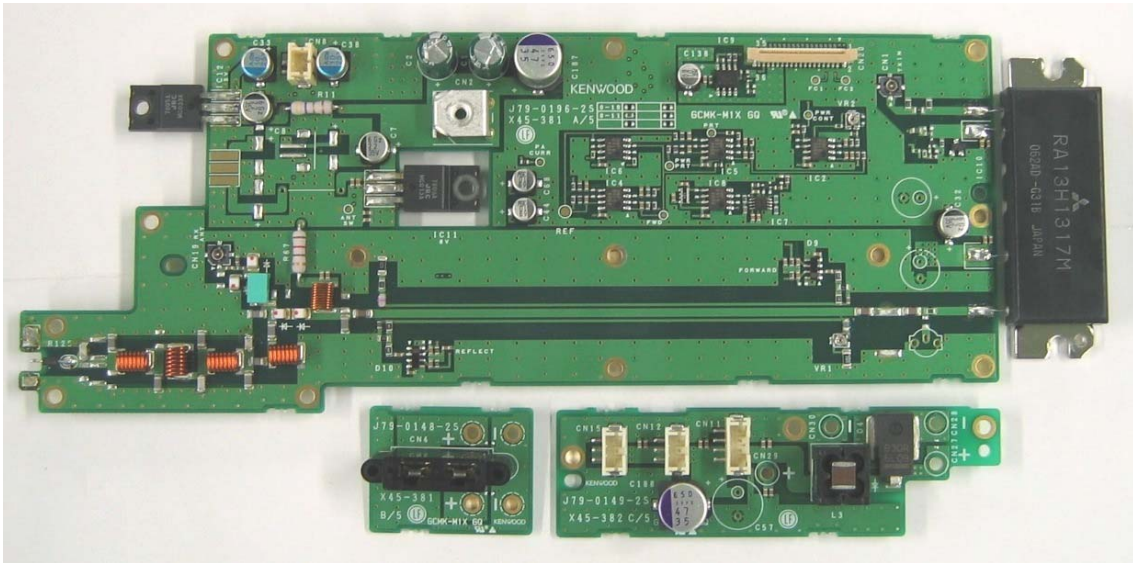

Control1 Component Side View

Control1 Foil Side View

NXR-700-K4
FCC ID: K44371303
IC: 282F-371303

Control2 Component Side View

Control2 Foil Side View

NXR-700-K4
FCC ID: K44371303
IC: 282F-371303

RX Component Side View

RX Foil Side View

NXR-700-K4
FCC ID: K44371303
IC: 282F-371303

TX Component Side View

TX Foil Side View

NXR-700-K4
FCC ID: K44371303
IC: 282F-371303

Final Component Side View

Final Foil Side View

KXK-3 OCXO UNIT Component Side View

KXK-3 OCXO UNIT Foil Side View