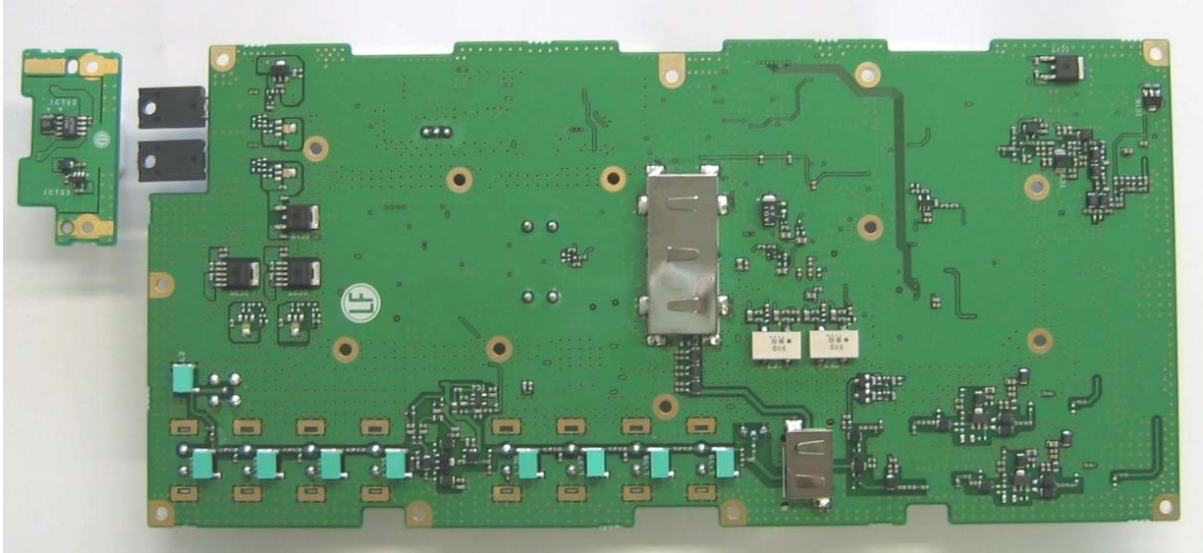

Control1 Component Side View

Control1 Foil Side View

NXR-700-K4
FCC ID: K44371303
IC: 282F-371303

Control2 Component Side View

Control2 Foil Side View

NXR-700-K4
FCC ID: K44371303
IC: 282F-371303

RX Component Side View

RX Foil Side View

NXR-700-K4
FCC ID: K44371303
IC: 282F-371303

TX Component Side View

TX Foil Side View

NXR-700-K4
FCC ID: K44371303
IC: 282F-371303

Final Component Side View

Final Foil Side View

KXK-3 OCXO UNIT Component Side View

KXK-3 OCXO UNIT Foil Side View