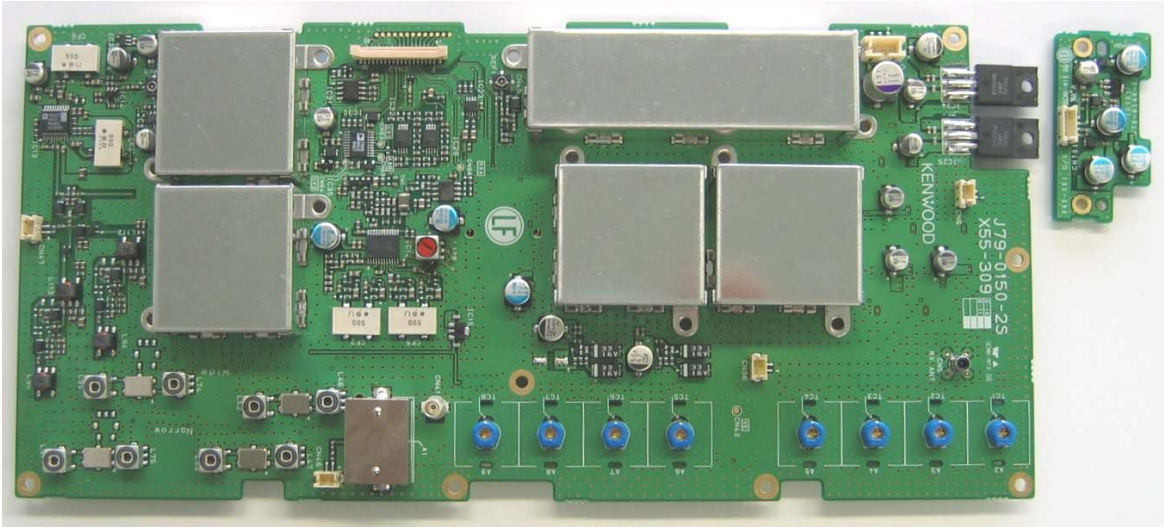

Control1 Component Side View

Control1 Foil Side View

NXR-700-K4
FCC ID: K44371303
IC: 282F-371303

Control2 Component Side View

Control2 Foil Side View

NXR-700-K4
FCC ID: K44371303
IC: 282F-371303

RX Component Side View

RX Foil Side View

NXR-700-K4
FCC ID: K44371303
IC: 282F-371303

TX Component Side View

TX Foil Side View

NXR-700-K4
FCC ID: K44371303
IC: 282F-371303

Final Component Side View

Final Foil Side View

KXK-3 OCXO UNIT Component Side View

KXK-3 OCXO UNIT Foil Side View