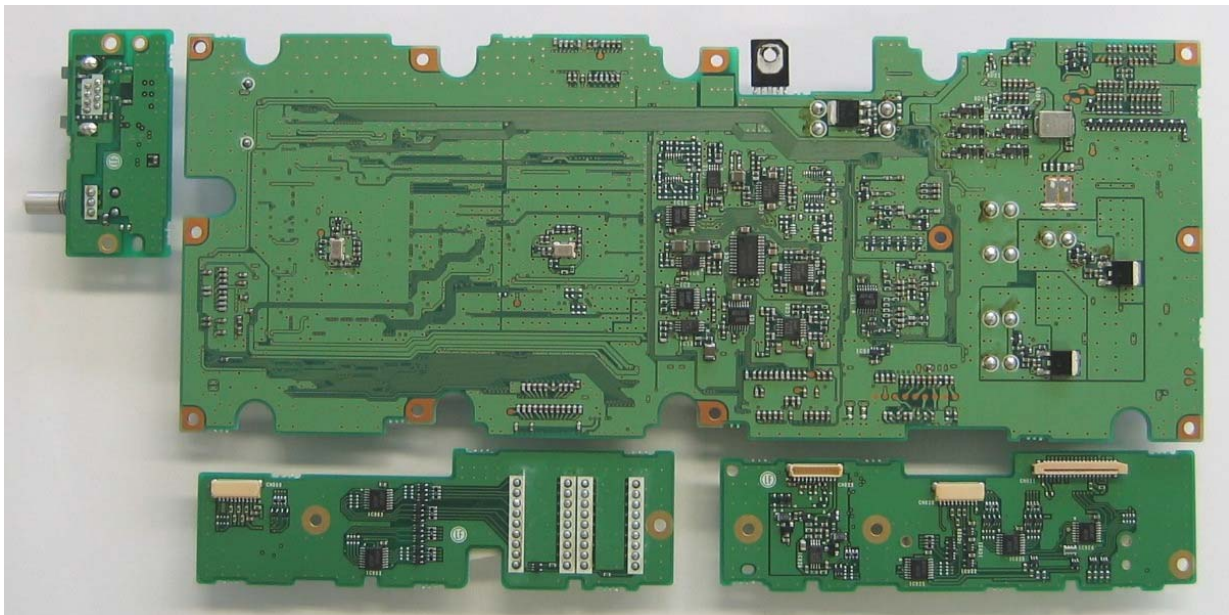

Control1 Component Side View

Control1 Foil Side View

NXR-700-K4
FCC ID: K44371303
IC: 282F-371303

Control2 Component Side View

Control2 Foil Side View

NXR-700-K4
FCC ID: K44371303
IC: 282F-371303

RX Component Side View

RX Foil Side View

NXR-700-K4
FCC ID: K44371303
IC: 282F-371303

TX Component Side View

TX Foil Side View

NXR-700-K4
FCC ID: K44371303
IC: 282F-371303

Final Component Side View

Final Foil Side View

KXK-3 OCXO UNIT Component Side View

KXK-3 OCXO UNIT Foil Side View