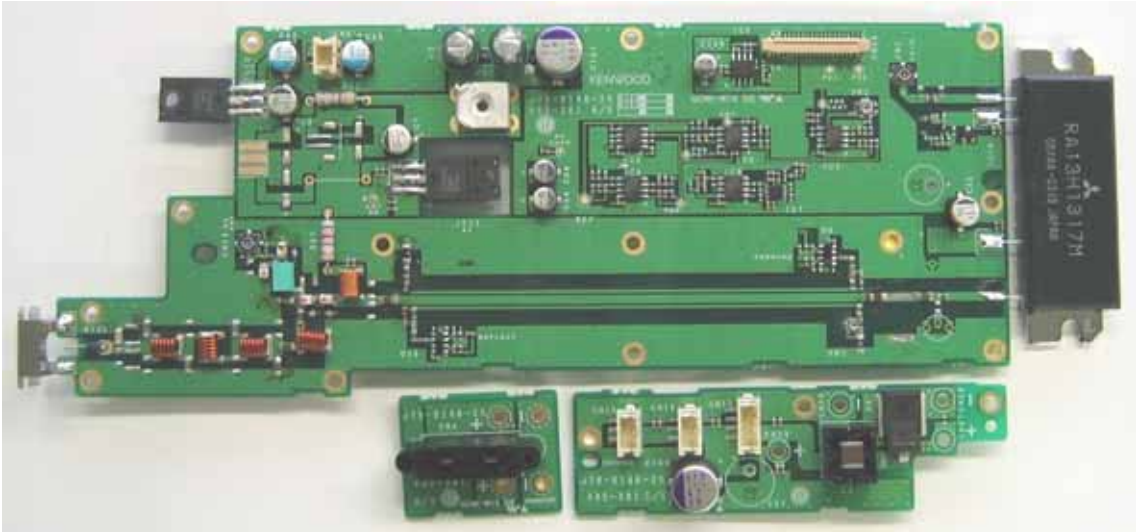

NXR-700-K3  
FCC ID: K44371302  
IC: 282F-371302

Control1 Component Side View

Control1 Foil Side View

NXR-700-K3  
FCC ID: K44371302  
IC: 282F-371302

Control2 Component Side View

Control2 Foil Side View

NXR-700-K3  
FCC ID: K44371302  
IC: 282F-371302

RX Component Side View

RX Foil Side View

NXR-700-K3  
FCC ID: K44371302  
IC: 282F-371302

TX Component Side View

TX Foil Side View

NXR-700-K3  
FCC ID: K44371302  
IC: 282F-371302

Final Component Side View

Final Foil Side View

KXK-3 OCXO UNIT Component Side View

KXK-3 OCXO UNIT Foil Side View