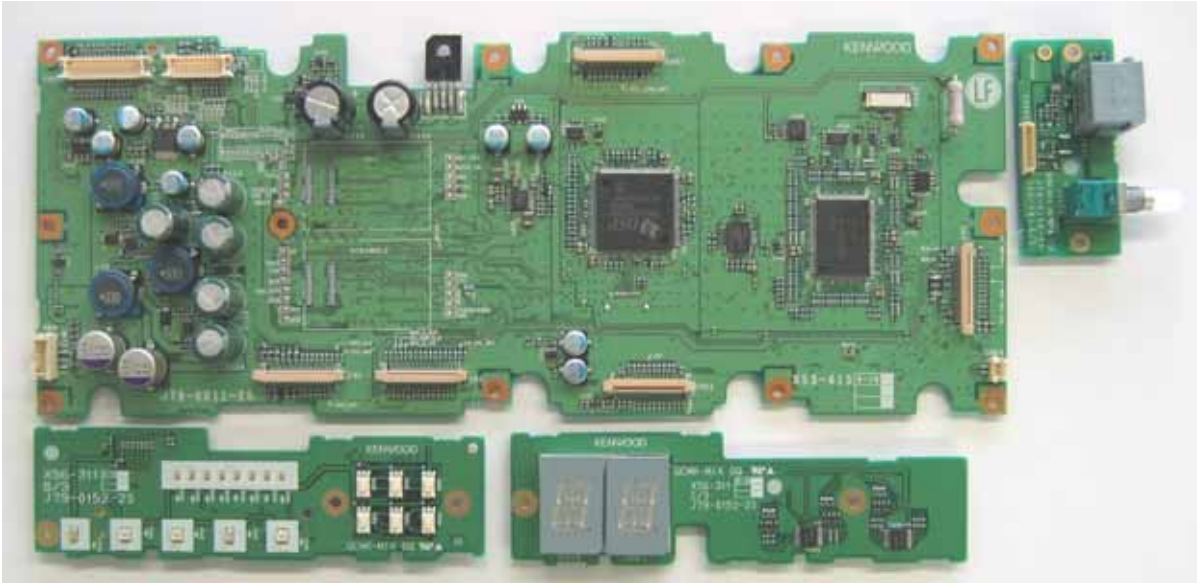

NXR-700-K3  
FCC ID: K44371302  
IC: 282F-371302

Control1 Component Side View

Control1 Foil Side View

NXR-700-K3  
FCC ID: K44371302  
IC: 282F-371302

Control2 Component Side View

Control2 Foil Side View

NXR-700-K3  
FCC ID: K44371302  
IC: 282F-371302

RX Component Side View

RX Foil Side View

NXR-700-K3  
FCC ID: K44371302  
IC: 282F-371302

TX Component Side View

TX Foil Side View

NXR-700-K3  
FCC ID: K44371302  
IC: 282F-371302

Final Component Side View

Final Foil Side View

KXK-3 OCXO UNIT Component Side View

KXK-3 OCXO UNIT Foil Side View