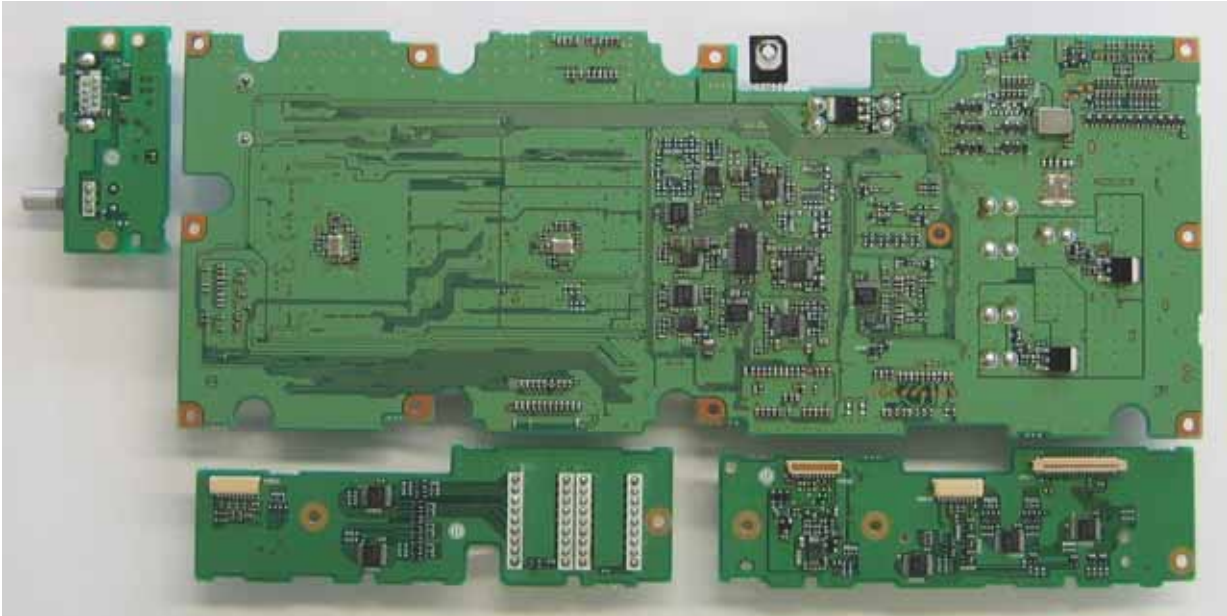

NXR-700-K3  
FCC ID: K44371302  
IC: 282F-371302

Control1 Component Side View

Control1 Foil Side View

NXR-700-K3  
FCC ID: K44371302  
IC: 282F-371302

Control2 Component Side View

Control2 Foil Side View

NXR-700-K3  
FCC ID: K44371302  
IC: 282F-371302

RX Component Side View

RX Foil Side View

NXR-700-K3  
FCC ID: K44371302  
IC: 282F-371302

TX Component Side View

TX Foil Side View

NXR-700-K3  
FCC ID: K44371302  
IC: 282F-371302

Final Component Side View

Final Foil Side View

KXK-3 OCXO UNIT Component Side View

KXK-3 OCXO UNIT Foil Side View