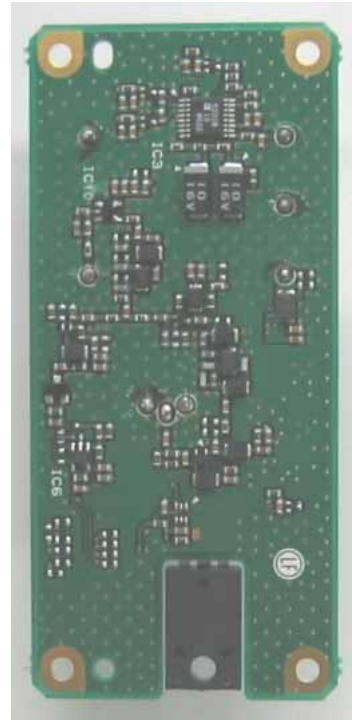

NXR-700-K3  
FCC ID: K44371302  
IC: 282F-371302

Control1 Component Side View

Control1 Foil Side View

NXR-700-K3  
FCC ID: K44371302  
IC: 282F-371302

Control2 Component Side View

Control2 Foil Side View

NXR-700-K3  
FCC ID: K44371302  
IC: 282F-371302

RX Component Side View

RX Foil Side View

NXR-700-K3  
FCC ID: K44371302  
IC: 282F-371302

TX Component Side View

TX Foil Side View

NXR-700-K3  
FCC ID: K44371302  
IC: 282F-371302

Final Component Side View

Final Foil Side View

KXK-3 OCXO UNIT Component Side View

KXK-3 OCXO UNIT Foil Side View