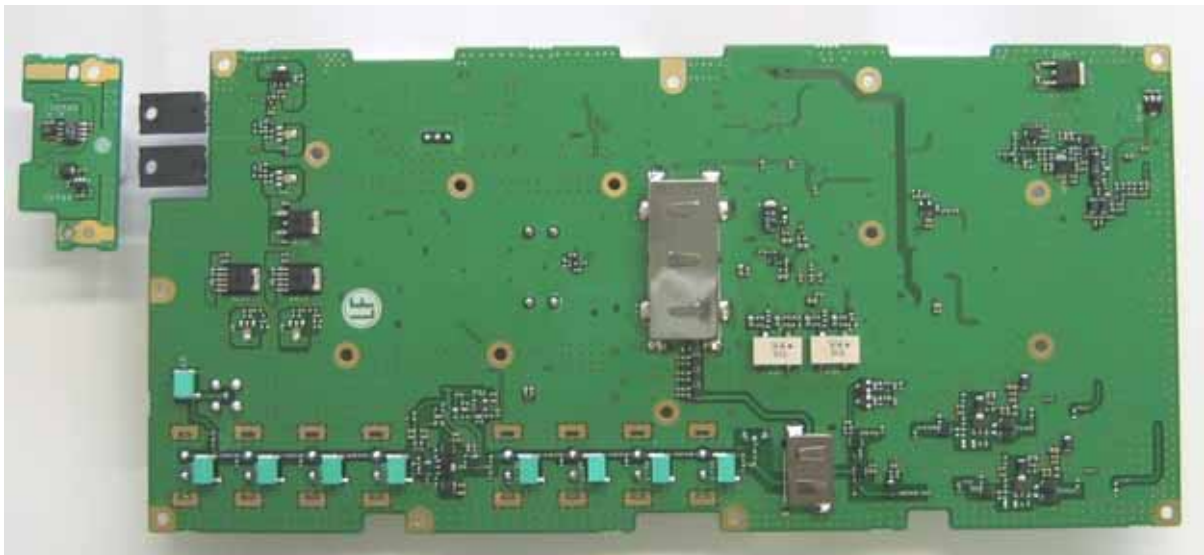

NXR-700-K3  
FCC ID: K44371302  
IC: 282F-371302

Control1 Component Side View

Control1 Foil Side View

NXR-700-K3  
FCC ID: K44371302  
IC: 282F-371302

Control2 Component Side View

Control2 Foil Side View

NXR-700-K3  
FCC ID: K44371302  
IC: 282F-371302

RX Component Side View

RX Foil Side View

NXR-700-K3  
FCC ID: K44371302  
IC: 282F-371302

TX Component Side View

TX Foil Side View

NXR-700-K3  
FCC ID: K44371302  
IC: 282F-371302

Final Component Side View

Final Foil Side View

KXK-3 OCXO UNIT Component Side View

KXK-3 OCXO UNIT Foil Side View