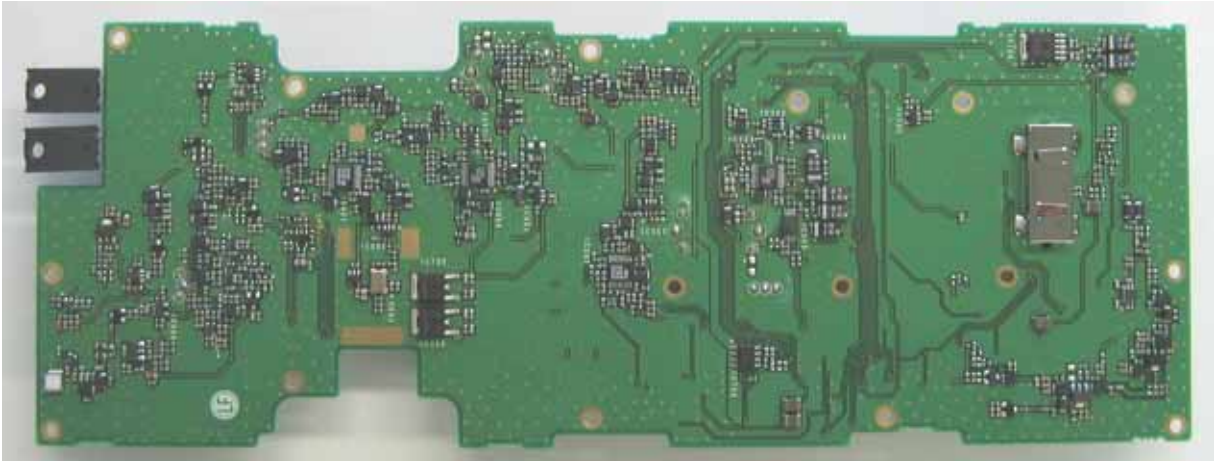

NXR-700-K3  
FCC ID: K44371302  
IC: 282F-371302

Control1 Component Side View

Control1 Foil Side View

NXR-700-K3  
FCC ID: K44371302  
IC: 282F-371302

Control2 Component Side View

Control2 Foil Side View

NXR-700-K3  
FCC ID: K44371302  
IC: 282F-371302

RX Component Side View

RX Foil Side View

NXR-700-K3  
FCC ID: K44371302  
IC: 282F-371302

TX Component Side View

TX Foil Side View

NXR-700-K3  
FCC ID: K44371302  
IC: 282F-371302

Final Component Side View

Final Foil Side View

KXK-3 OCXO UNIT Component Side View

KXK-3 OCXO UNIT Foil Side View