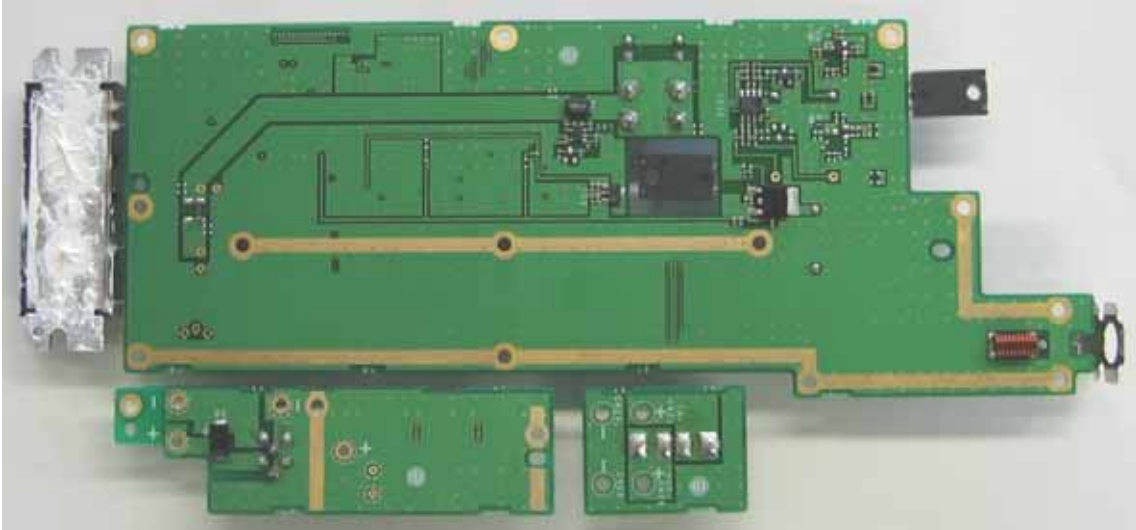

NXR-700-K3  
FCC ID: K44371302  
IC: 282F-371302

Control1 Component Side View

Control1 Foil Side View

NXR-700-K3  
FCC ID: K44371302  
IC: 282F-371302

Control2 Component Side View

Control2 Foil Side View

NXR-700-K3  
FCC ID: K44371302  
IC: 282F-371302

RX Component Side View

RX Foil Side View

NXR-700-K3  
FCC ID: K44371302  
IC: 282F-371302

TX Component Side View

TX Foil Side View

NXR-700-K3  
FCC ID: K44371302  
IC: 282F-371302

Final Component Side View

Final Foil Side View

KXK-3 OCXO UNIT Component Side View

KXK-3 OCXO UNIT Foil Side View