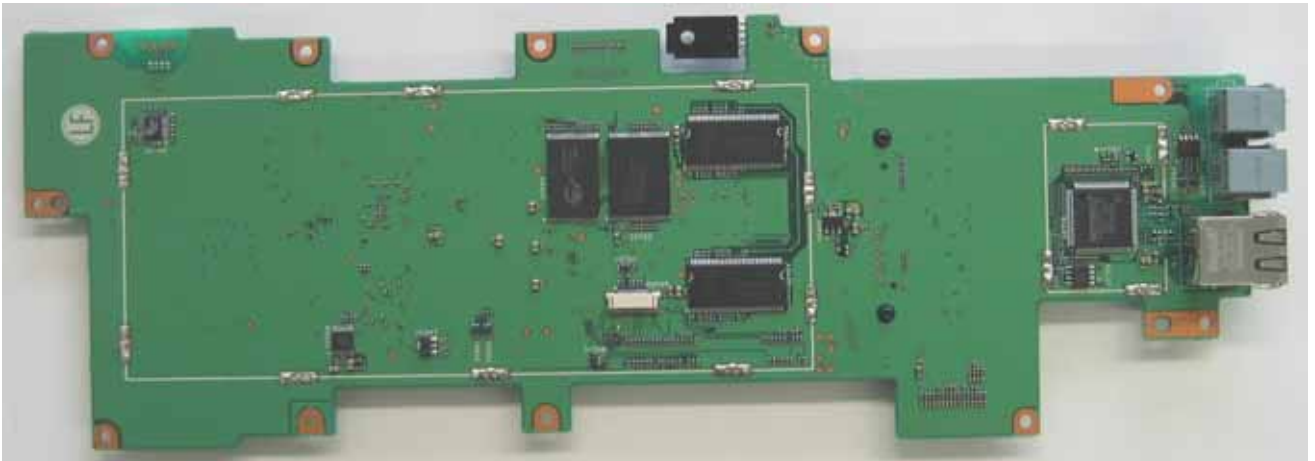

NXR-700-K3  
FCC ID: K44371302  
IC: 282F-371302

Control1 Component Side View

Control1 Foil Side View

NXR-700-K3  
FCC ID: K44371302  
IC: 282F-371302

Control2 Component Side View

Control2 Foil Side View

NXR-700-K3  
FCC ID: K44371302  
IC: 282F-371302

RX Component Side View

RX Foil Side View

NXR-700-K3  
FCC ID: K44371302  
IC: 282F-371302

TX Component Side View

TX Foil Side View

NXR-700-K3  
FCC ID: K44371302  
IC: 282F-371302

Final Component Side View

Final Foil Side View

KXK-3 OCXO UNIT Component Side View

KXK-3 OCXO UNIT Foil Side View