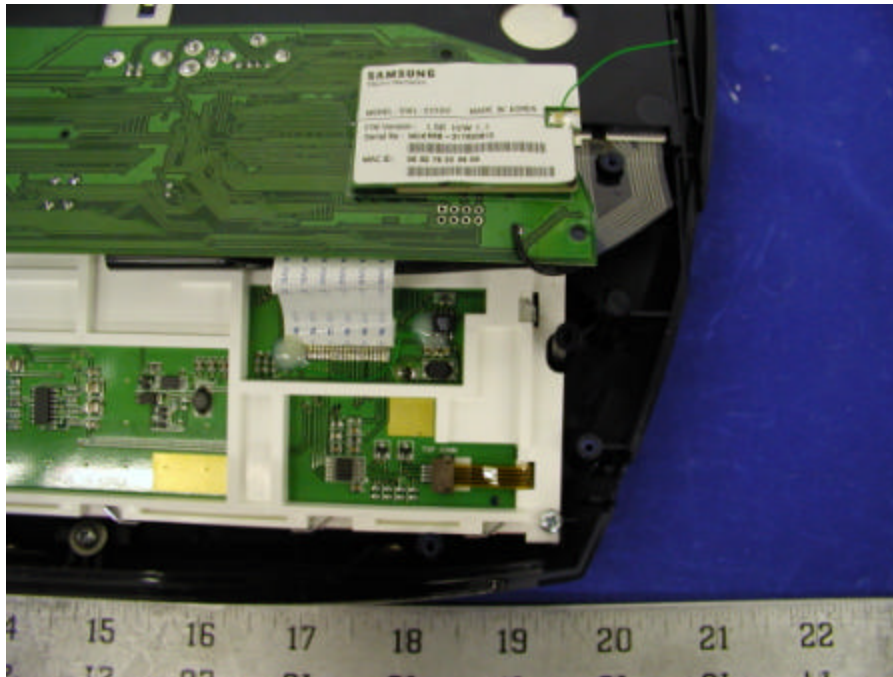

Chassis Cover off View

Embedded Wireless LAN Module in EUT View1

Embedded Wireless LAN Module in EUT View2

Wireless LAN Module Component with Shield View

Wireless LAN Module Component View 1

Wireless LAN Module Component View 2

Wireless LAN Module Solder View

Wireless LAN Module Solder View with Label

Antenna Connection View