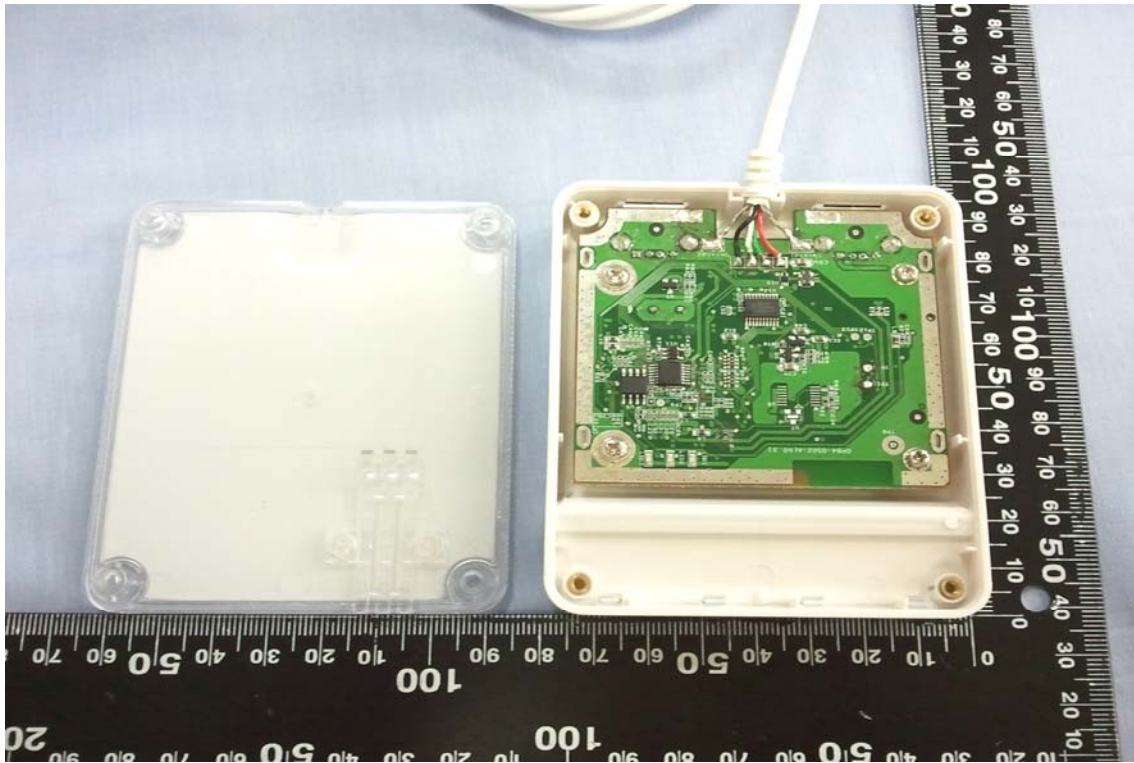

INTERNAL PHOTOGRAPHS OF EUT

BT Module

Chip Antenna