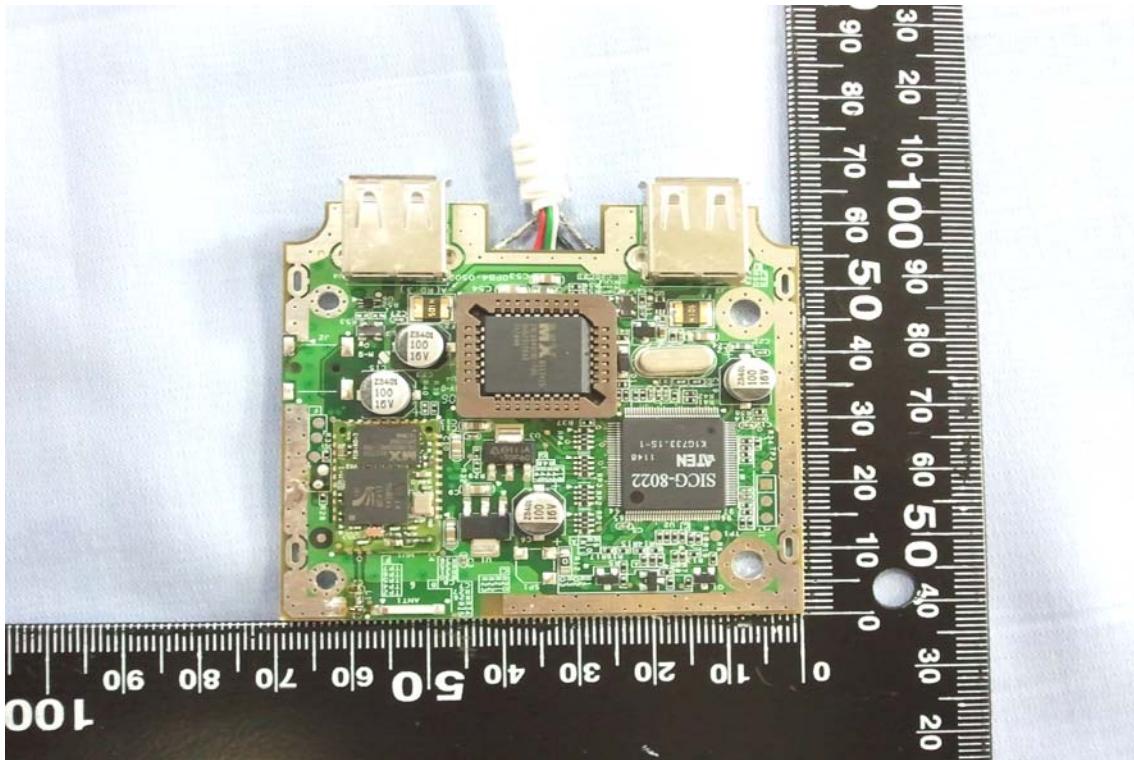

INTERNAL PHOTOGRAPHS OF EUT

BT Module

Chip Antenna