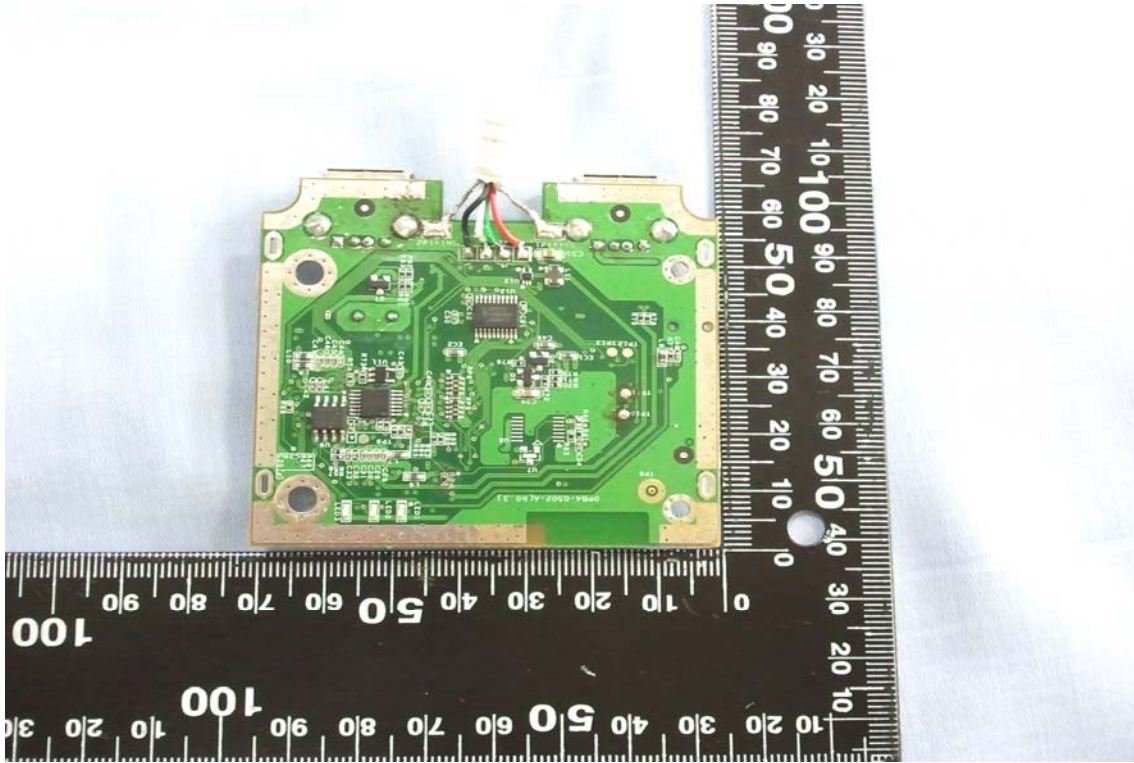

INTERNAL PHOTOGRAPHS OF EUT

BT Module

Chip Antenna