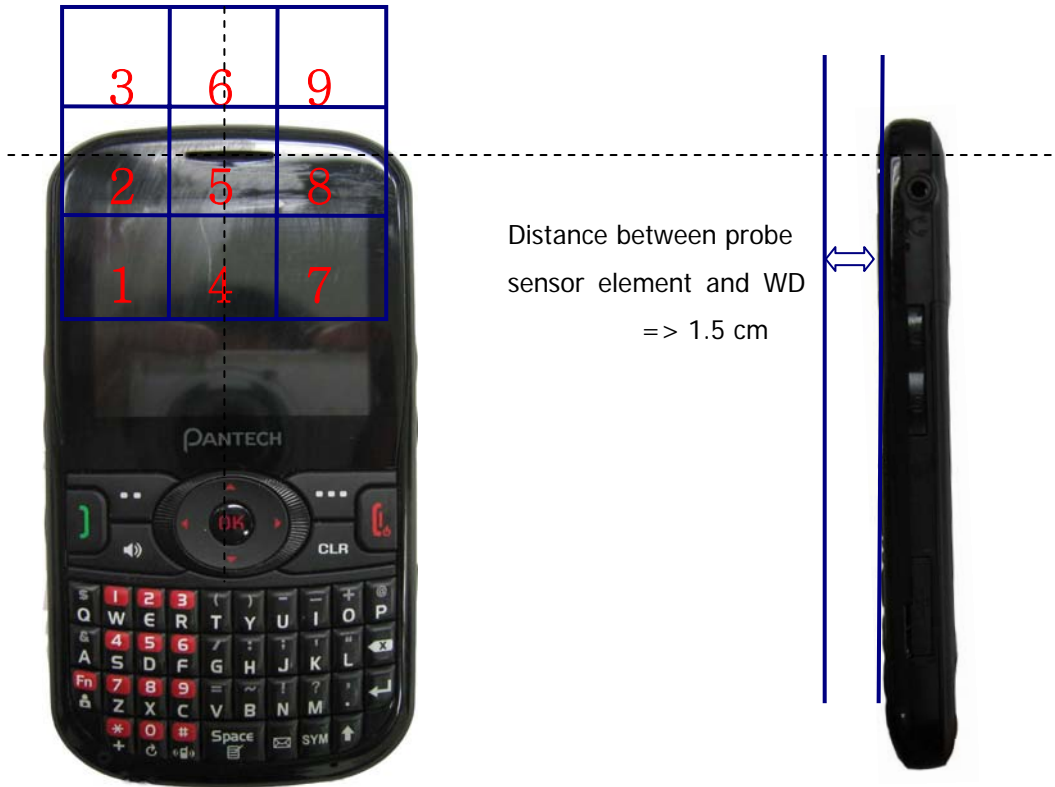

## **APPENDIX B (HAC TEST SET-UP PHOTO)**

---

■ Test Setup Photo

**5 X 5 Scan grid above WD**

**E-Field WD Scan overlay**

**H-Field WD Scan overlay**