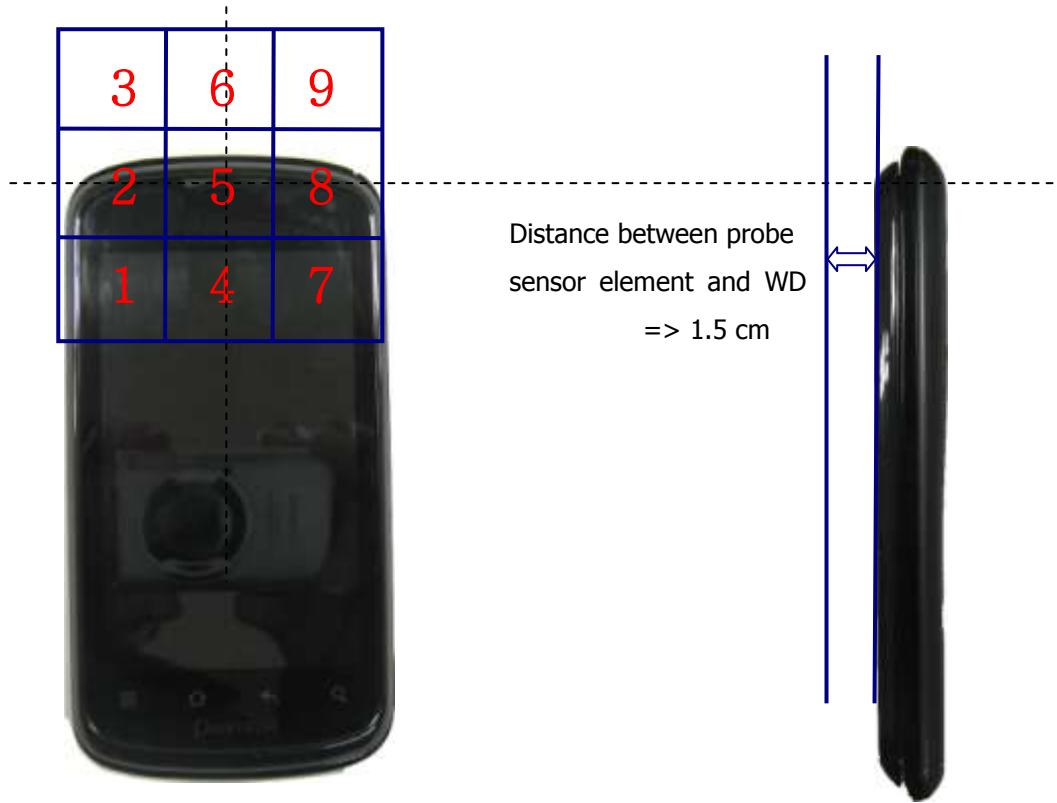

APPENDIX B (HAC TEST SET-UP PHOTO)

■ Test Setup Photo

5 X 5 Scan grid above WD

E-Field WD Scan overlay

H-Field WD Scan overlay