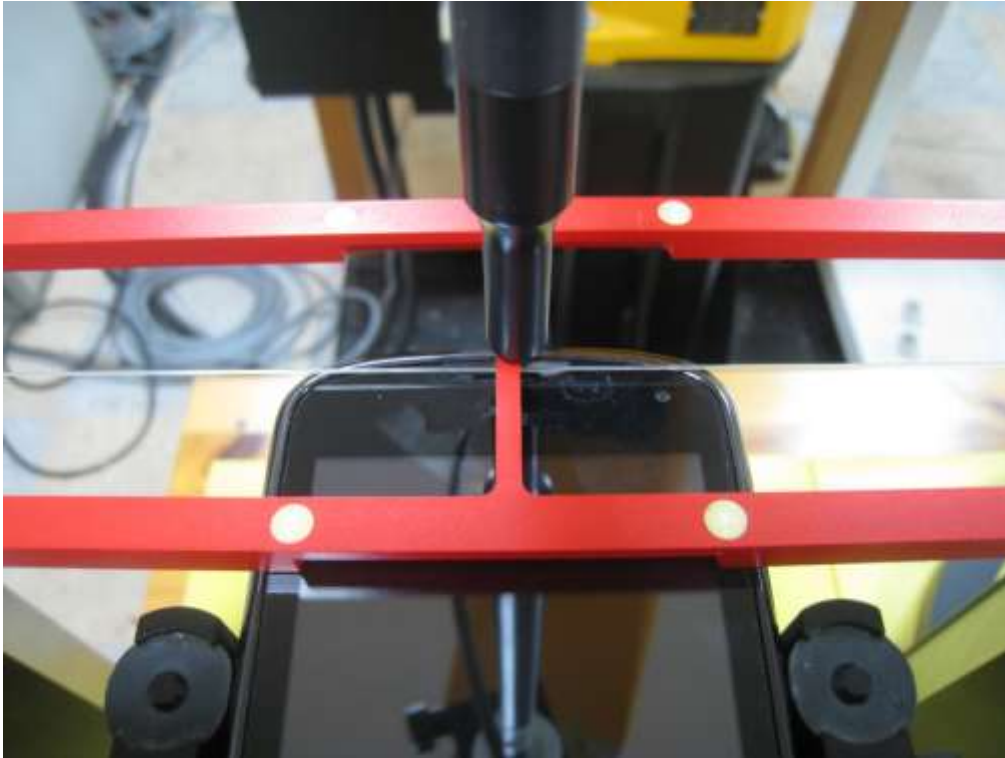

APPENDIX B (HAC TEST SET-UP PHOTO)

■ Test Setup Photo

5 X 5 Scan grid above WD

E-Field WD Scan overlay

H-Field WD Scan overlay