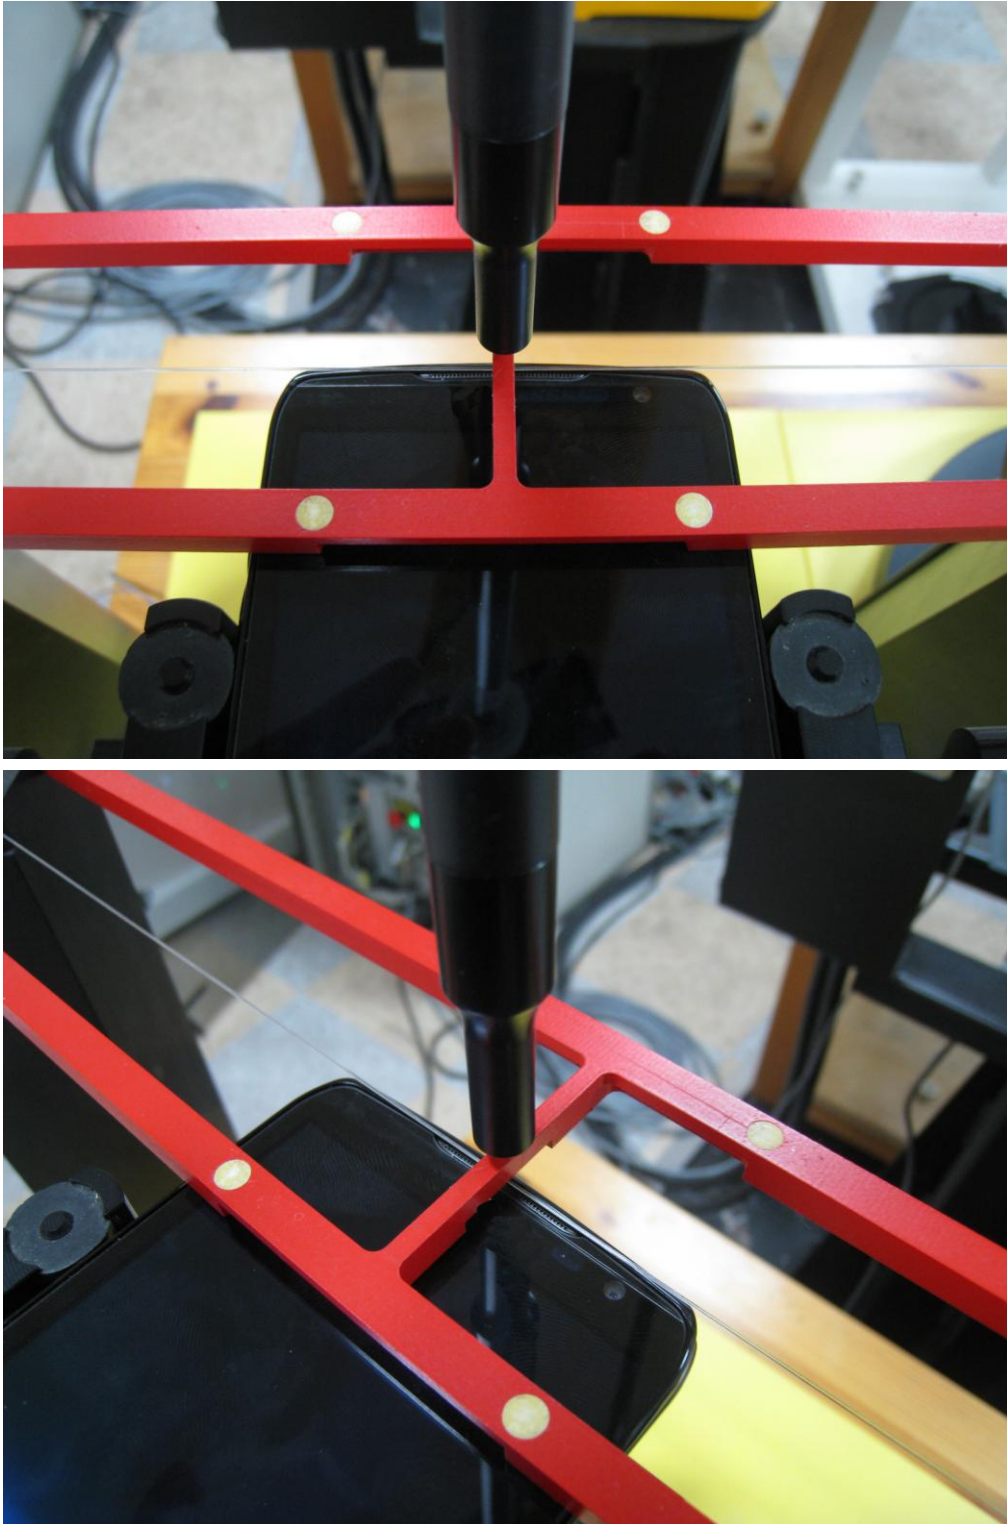

APPENDIX B (HAC TEST SET-UP PHOTO)

■ Test Setup Photo

5 X 5 Scan grid above WD

GSM

E-Field WD Scan overlay

H-Field WD Scan overlay

CDMA

E-Field WD Scan overlay

H-Field WD Scan overlay