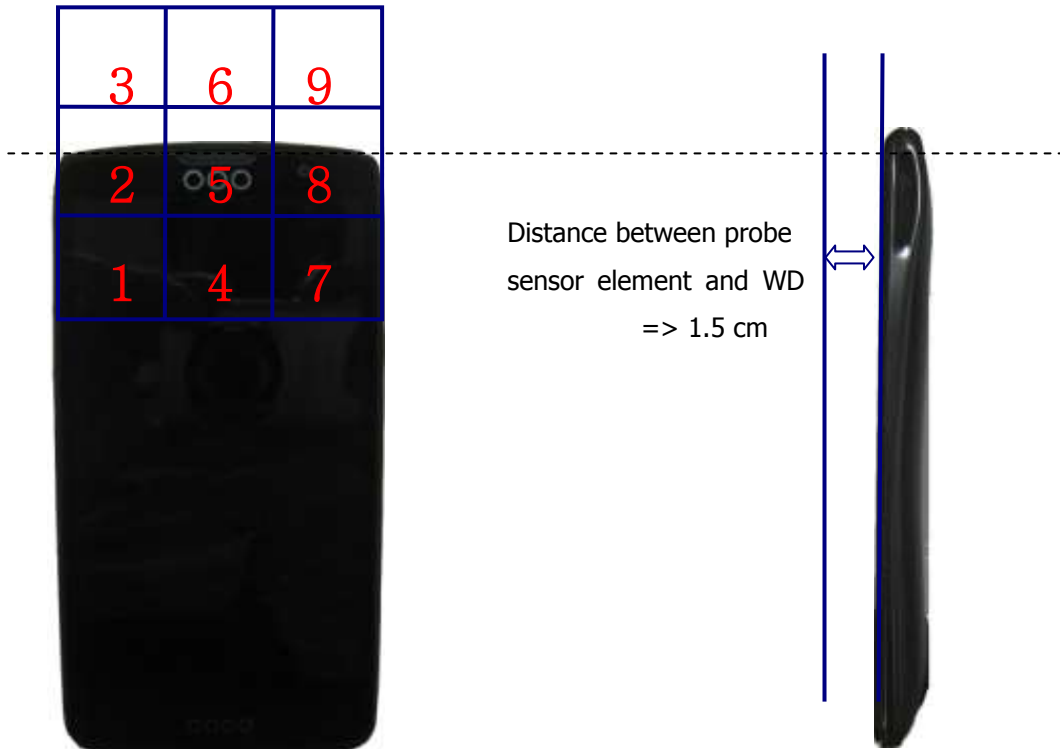

APPENDIX B (HAC TEST SET-UP PHOTO)

■ Test Setup Photo

5 X 5 Scan grid above WD

GSM

E-Field WD Scan overlay

H-Field WD Scan overlay

WCDMA

E-Field WD Scan overlay

H-Field WD Scan overlay