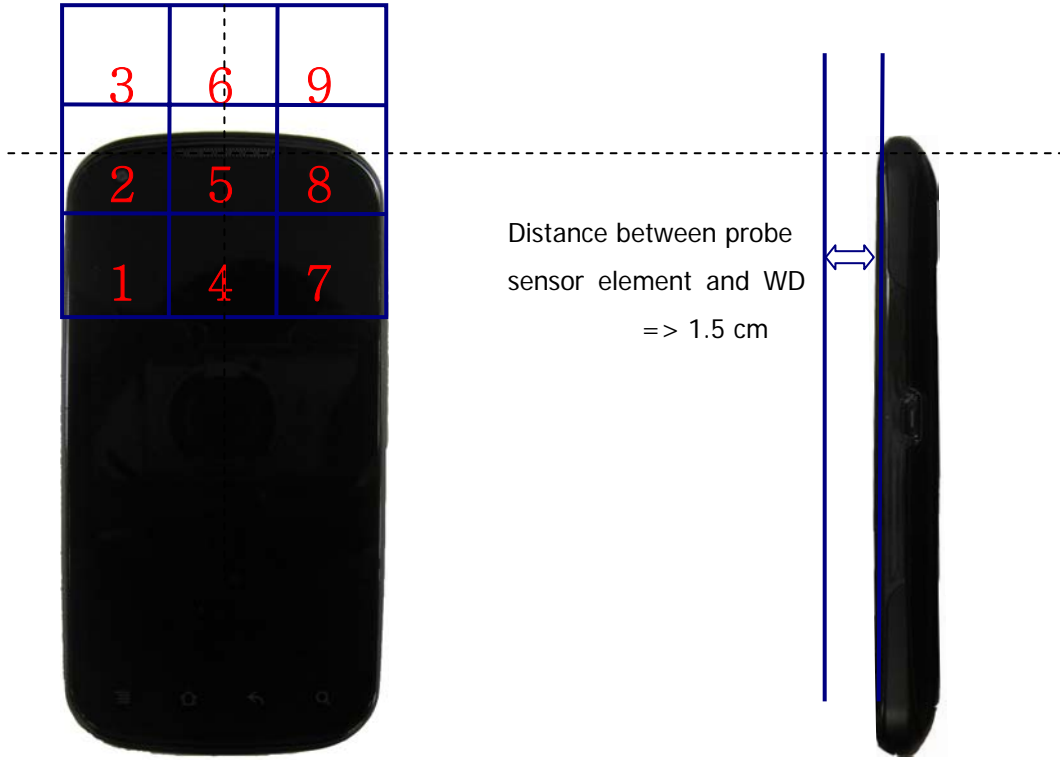

APPENDIX B (HAC TEST SET-UP PHOTO)

■ Test Setup Photo

5 X 5 Scan grid above WD

E-Field WD Scan overlay

H-Field WD Scan overlay

WCDMA

E-Field WD Scan overlay

H-Field WD Scan overlay