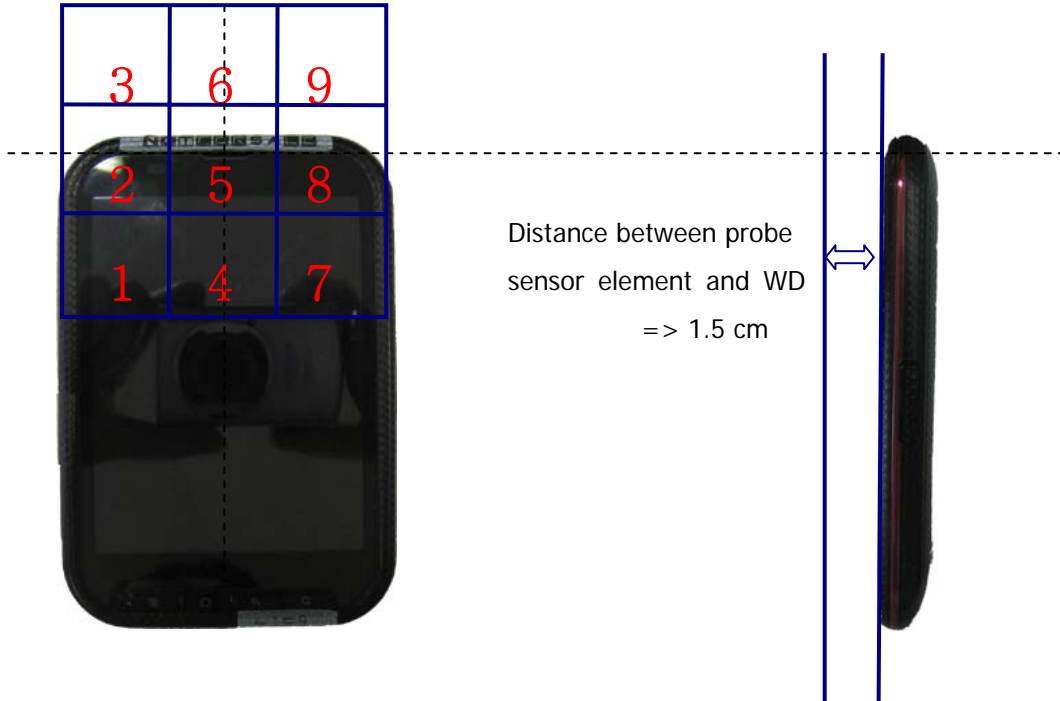

APPENDIX B (HAC TEST SET-UP PHOTO)

■ Test Setup Photo

5 X 5 Scan grid above WD

GSM

E-Field WD Scan overlay

H-Field WD Scan overlay

WCDMA

E-Field WD Scan overlay

H-Field WD Scan overlay