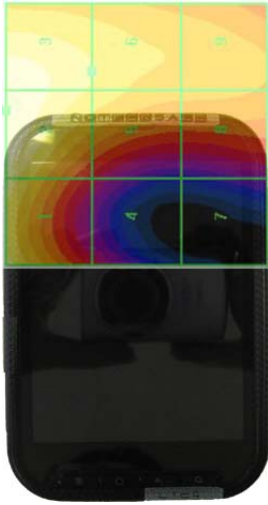

APPENDIX B (HAC TEST SET-UP PHOTO)

■ Test Setup Photo

5 X 5 Scan grid above WD

GSM

E-Field WD Scan overlay

H-Field WD Scan overlay

WCDMA

E-Field WD Scan overlay

H-Field WD Scan overlay