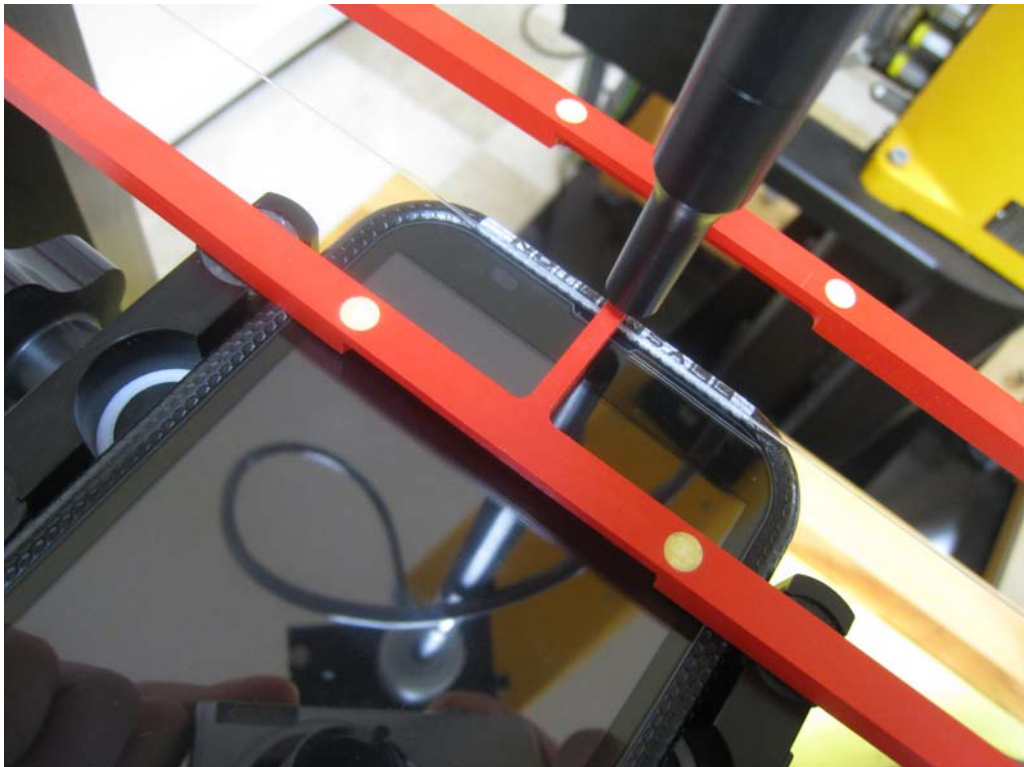

APPENDIX B (HAC TEST SET-UP PHOTO)

■ Test Setup Photo

5 X 5 Scan grid above WD

GSM

E-Field WD Scan overlay

H-Field WD Scan overlay

WCDMA

E-Field WD Scan overlay

H-Field WD Scan overlay