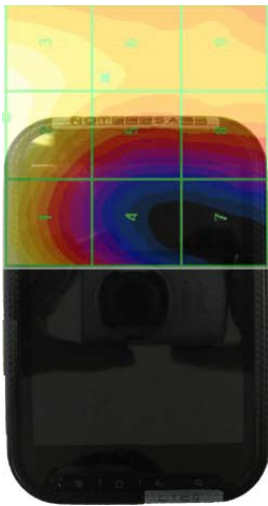

APPENDIX B (HAC TEST SET-UP PHOTO)

■ Test Setup Photo

5 X 5 Scan grid above WD

GSM

E-Field WD Scan overlay

H-Field WD Scan overlay

WCDMA

E-Field WD Scan overlay

H-Field WD Scan overlay