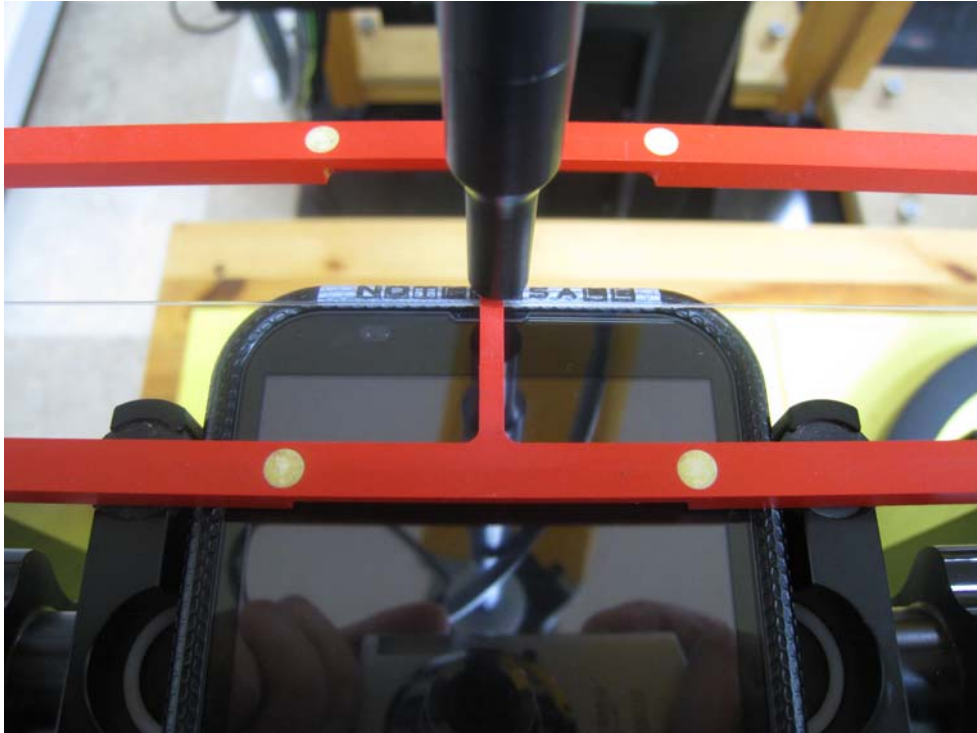

APPENDIX B (HAC TEST SET-UP PHOTO)

■ Test Setup Photo

5 X 5 Scan grid above WD

GSM

E-Field WD Scan overlay

H-Field WD Scan overlay

WCDMA

E-Field WD Scan overlay

H-Field WD Scan overlay