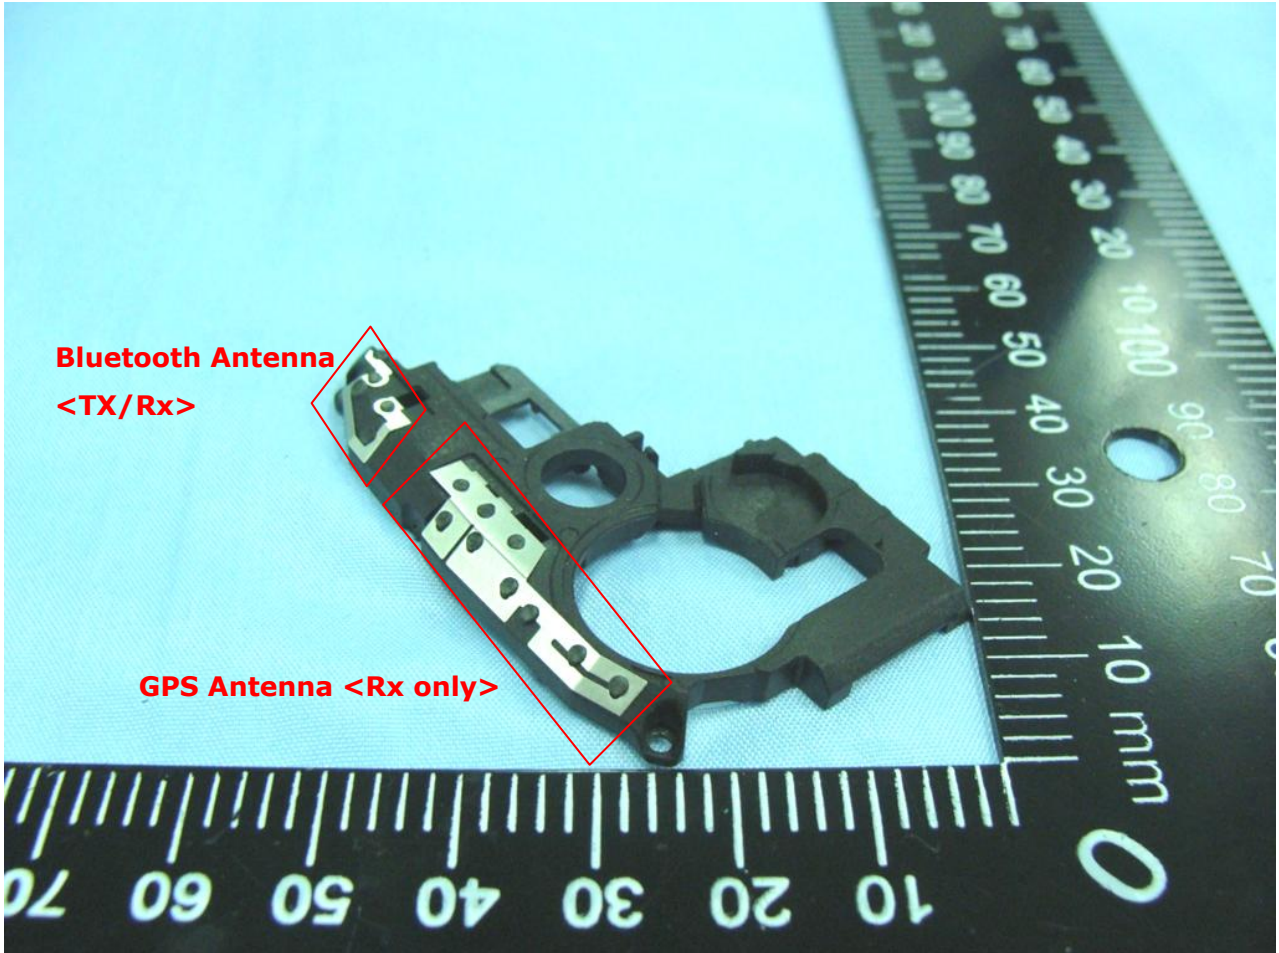

WWAN Antenna <TX/RX>

Brand Name: Pantech / Model Name: P9020

WWAN Antenna <TX/RX>

Brand Name: Pantech / Model Name: P9020

Brand Name: Pantech / Model Name: P9020

**Bluetooth & GPS Antenna**