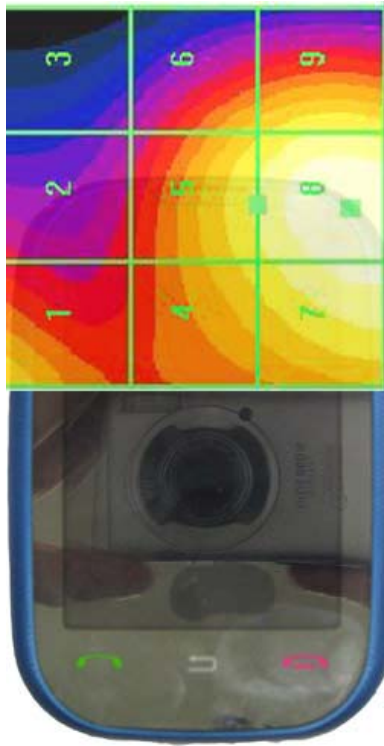

APPENDIX B (HAC TEST SET-UP PHOTO)

■ Test Setup Photo

5 X 5 Scan grid above WD

GSM E-Field WD Scan overlay

GSM H-Field WD Scan overlay

WCDMA E-Field WD Scan overlay

WCDMA H-Field WD Scan overlay