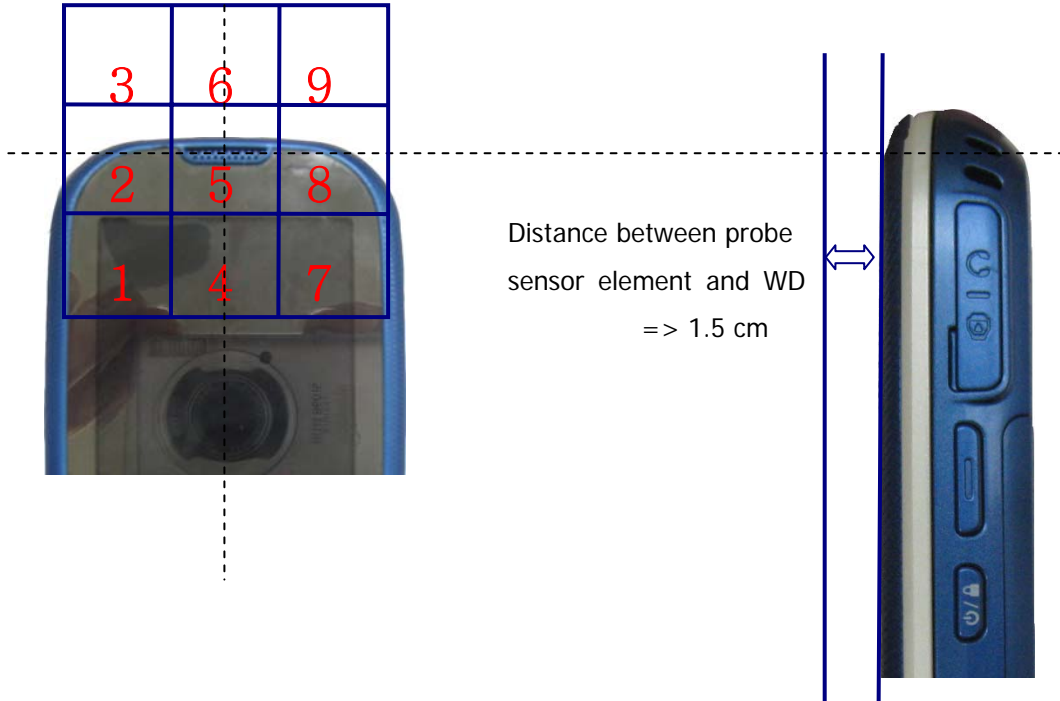

APPENDIX B (HAC TEST SET-UP PHOTO)

■ Test Setup Photo

5 X 5 Scan grid above WD

GSM E-Field WD Scan overlay

GSM H-Field WD Scan overlay

WCDMA E-Field WD Scan overlay

WCDMA H-Field WD Scan overlay