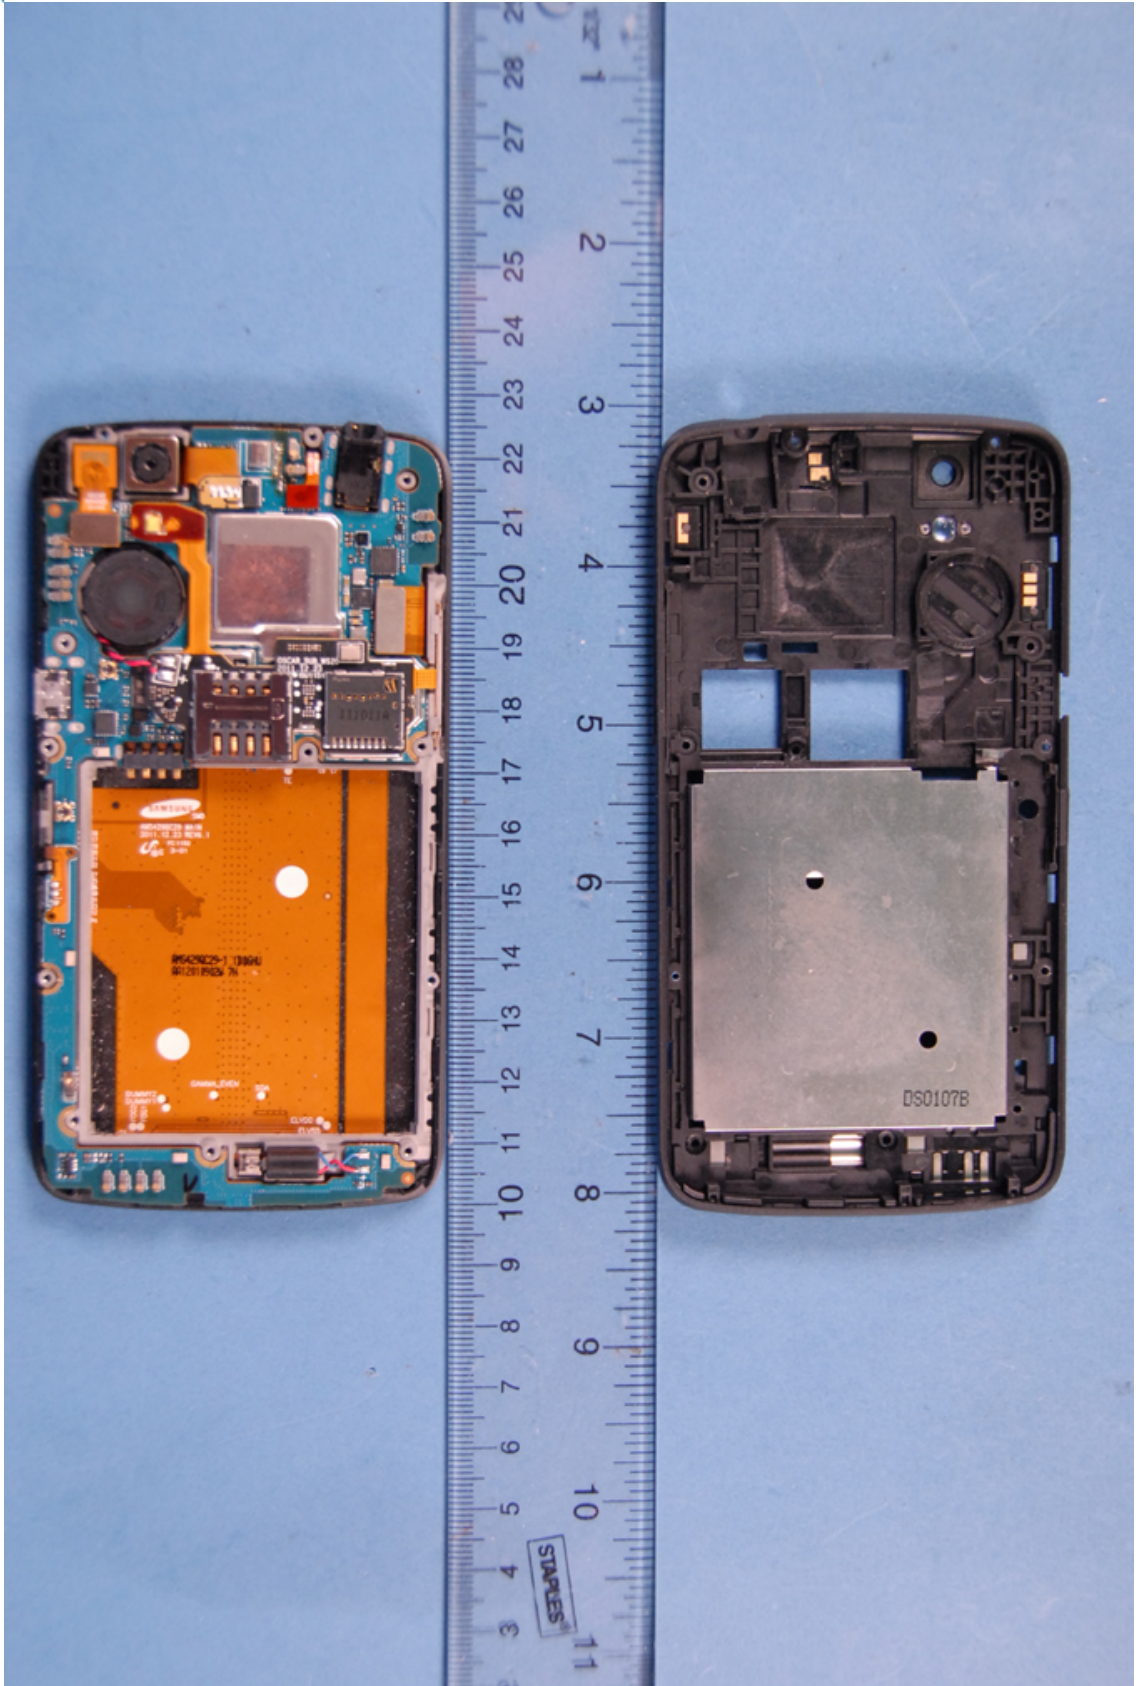

INTERNAL PHOTOGRAPHS

	Pantech FCC ID: JYCP8010	Model: P8010
Internal Photos	EUT Type: Portable Handset	Page 1 of 7

	Pantech FCC ID: JYCP8010	Model: P8010
Internal Photos	EUT Type: Portable Handset	Page 2 of 7

	Pantech FCC ID: JYCP8010	Model: P8010
Internal Photos	EUT Type: Portable Handset	Page 3 of 7

	Pantech FCC ID: JYCP8010	Model: P8010
Internal Photos	EUT Type: Portable Handset	Page 4 of 7

	Pantech FCC ID: JYCP8010	Model: P8010
Internal Photos	EUT Type: Portable Handset	Page 5 of 7

	Pantech FCC ID: JYCP8010	Model: P8010
Internal Photos	EUT Type: Portable Handset	Page 6 of 7

	Pantech FCC ID: JYCP8010	Model: P8010
Internal Photos	EUT Type: Portable Handset	Page 7 of 7