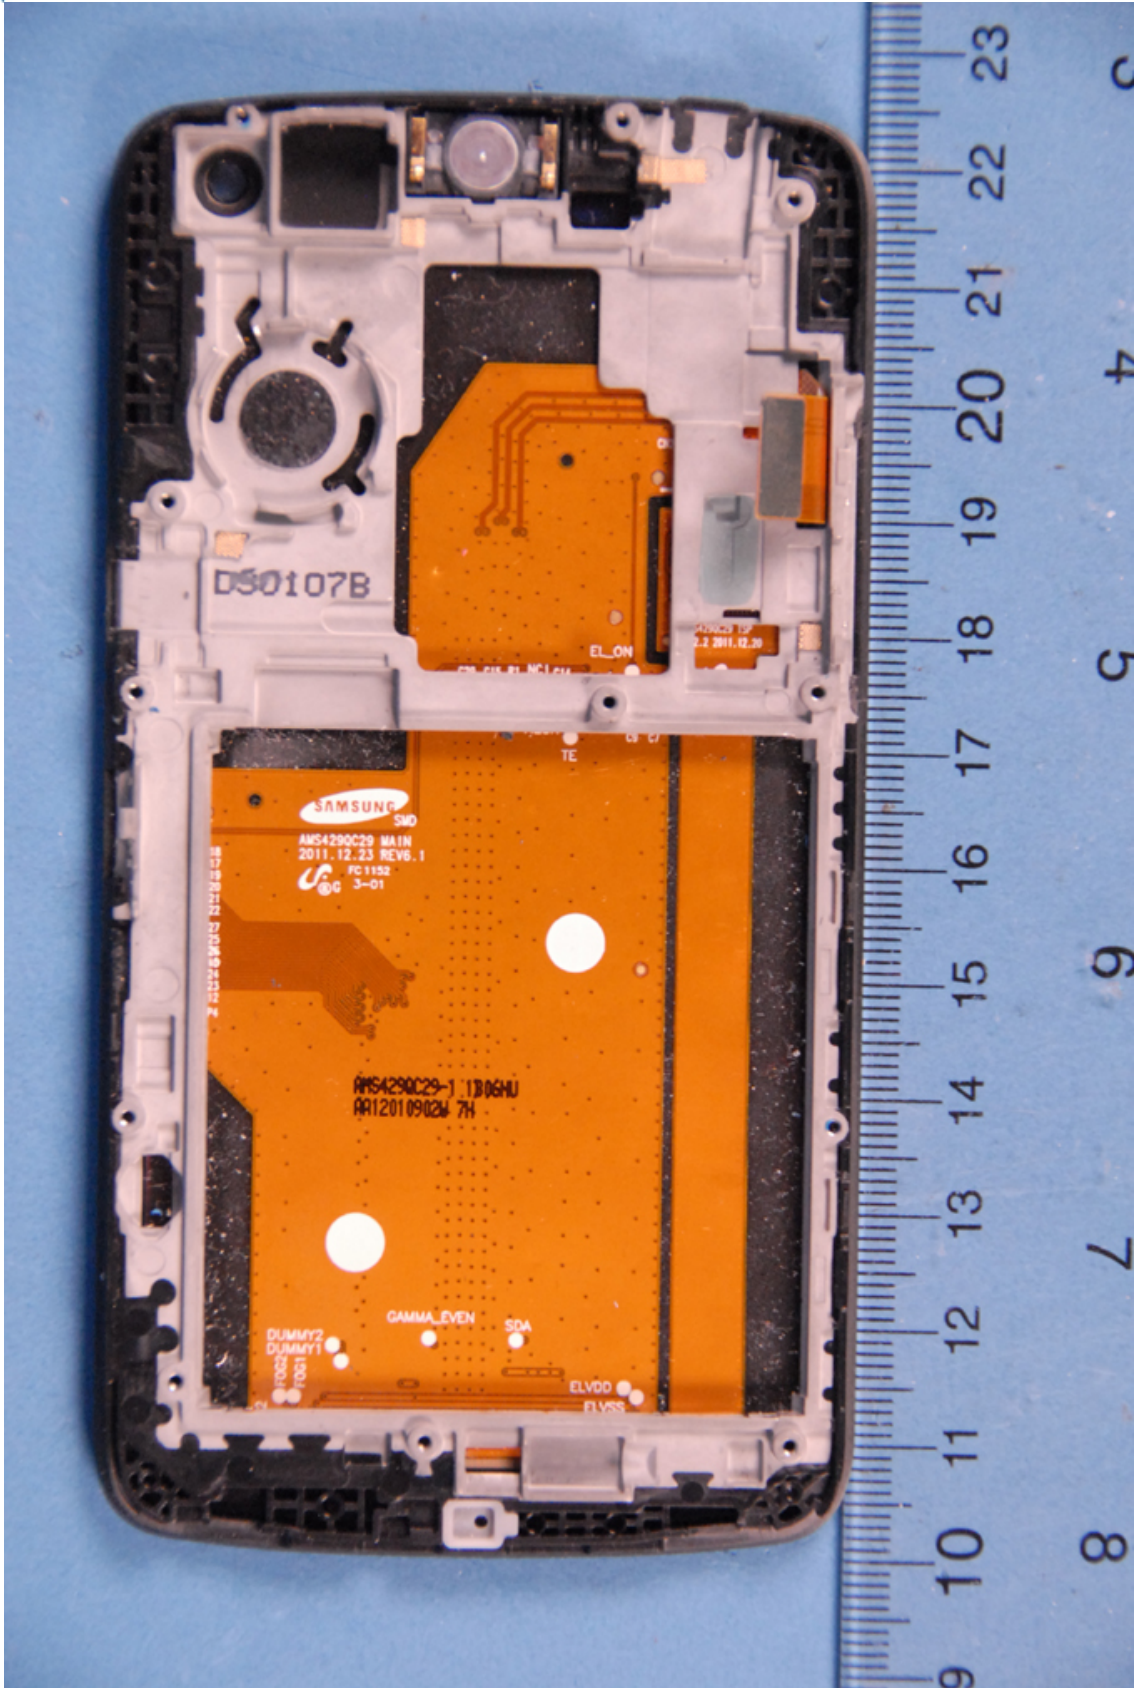

INTERNAL PHOTOGRAPHS

	Pantech FCC ID: JYCP8010	Model: P8010
Internal Photos	EUT Type: Portable Handset	Page 1 of 7

	Pantech FCC ID: JYCP8010	Model: P8010
Internal Photos	EUT Type: Portable Handset	Page 2 of 7

	Pantech FCC ID: JYCP8010	Model: P8010
Internal Photos	EUT Type: Portable Handset	Page 3 of 7

	Pantech FCC ID: JYCP8010	Model: P8010
Internal Photos	EUT Type: Portable Handset	Page 4 of 7

	Pantech FCC ID: JYCP8010	Model: P8010
Internal Photos	EUT Type: Portable Handset	Page 5 of 7

	Pantech FCC ID: JYCP8010	Model: P8010
Internal Photos	EUT Type: Portable Handset	Page 6 of 7

	Pantech FCC ID: JYCP8010	Model: P8010
Internal Photos	EUT Type: Portable Handset	Page 7 of 7