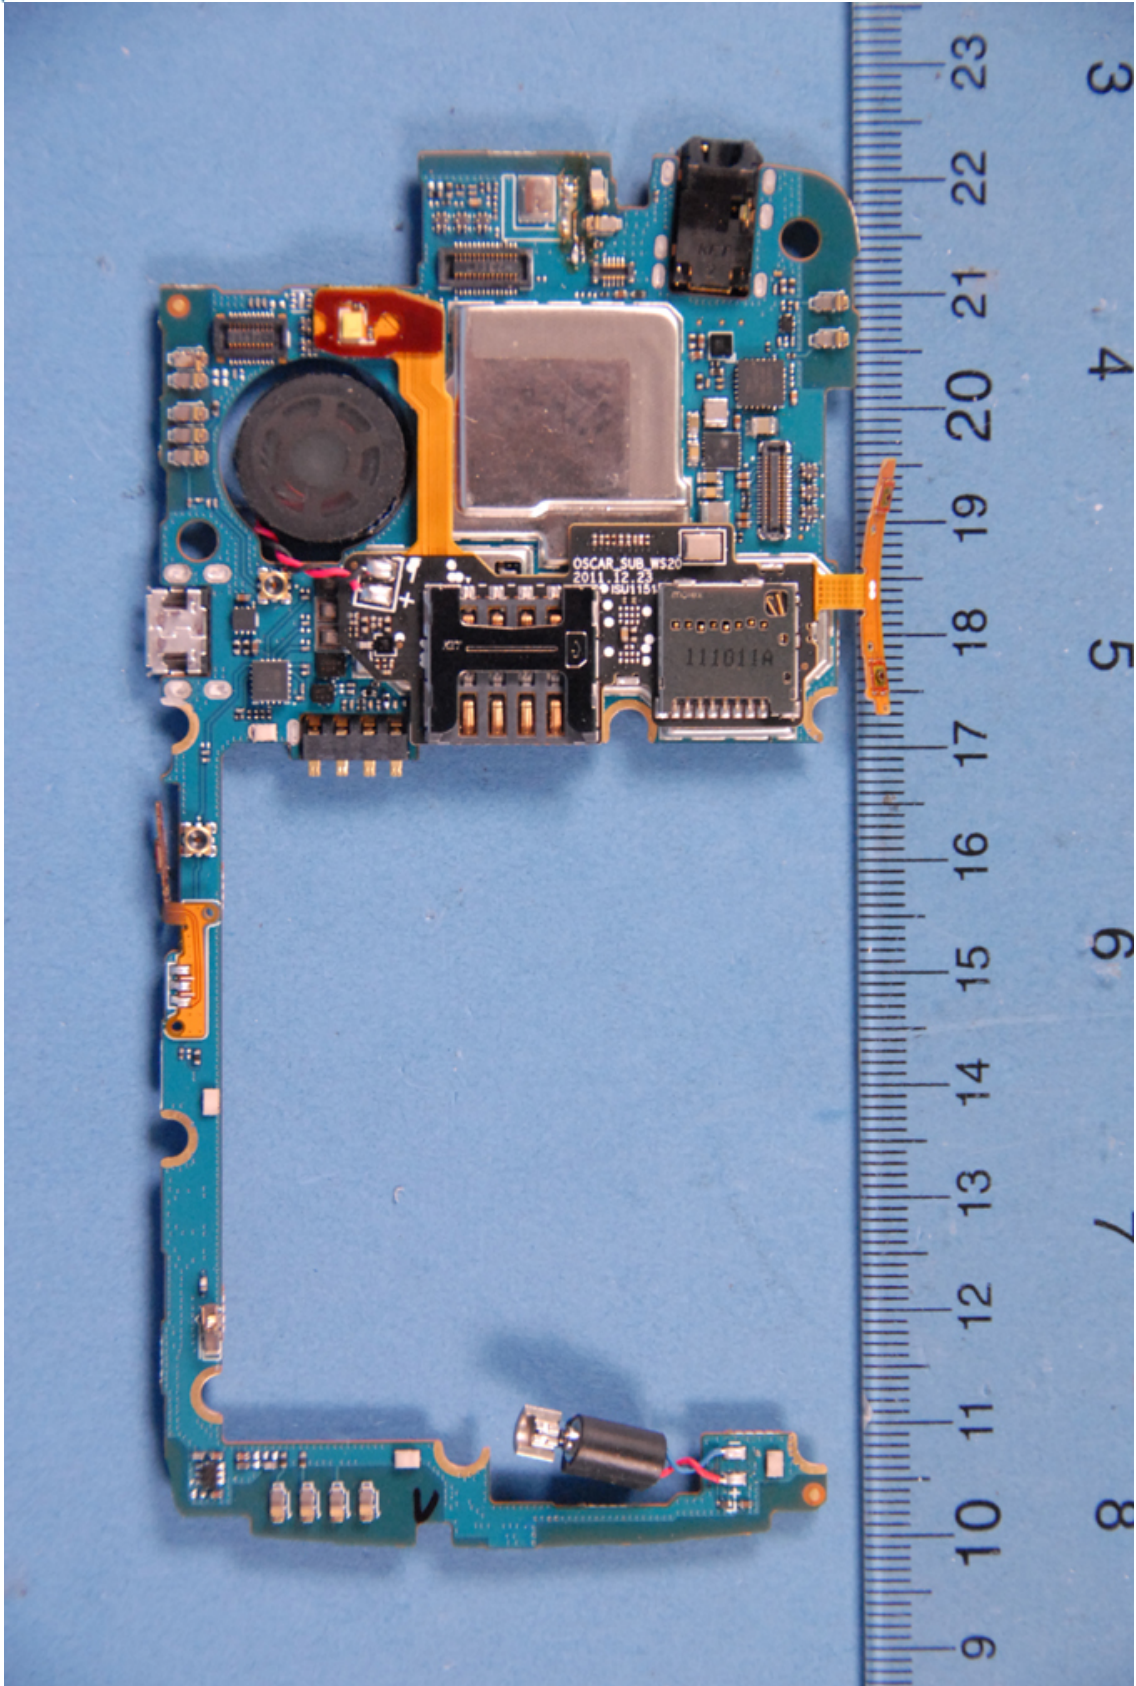

INTERNAL PHOTOGRAPHS

	Pantech FCC ID: JYCP8010	Model: P8010
Internal Photos	EUT Type: Portable Handset	Page 1 of 7

	Pantech FCC ID: JYCP8010	Model: P8010
Internal Photos	EUT Type: Portable Handset	Page 2 of 7

	Pantech FCC ID: JYCP8010	Model: P8010
Internal Photos	EUT Type: Portable Handset	Page 3 of 7

	Pantech FCC ID: JYCP8010	Model: P8010
Internal Photos	EUT Type: Portable Handset	Page 4 of 7

	Pantech FCC ID: JYCP8010	Model: P8010
Internal Photos	EUT Type: Portable Handset	Page 5 of 7

	Pantech FCC ID: JYCP8010	Model: P8010
Internal Photos	EUT Type: Portable Handset	Page 6 of 7

	Pantech FCC ID: JYCP8010	Model: P8010
Internal Photos	EUT Type: Portable Handset	Page 7 of 7