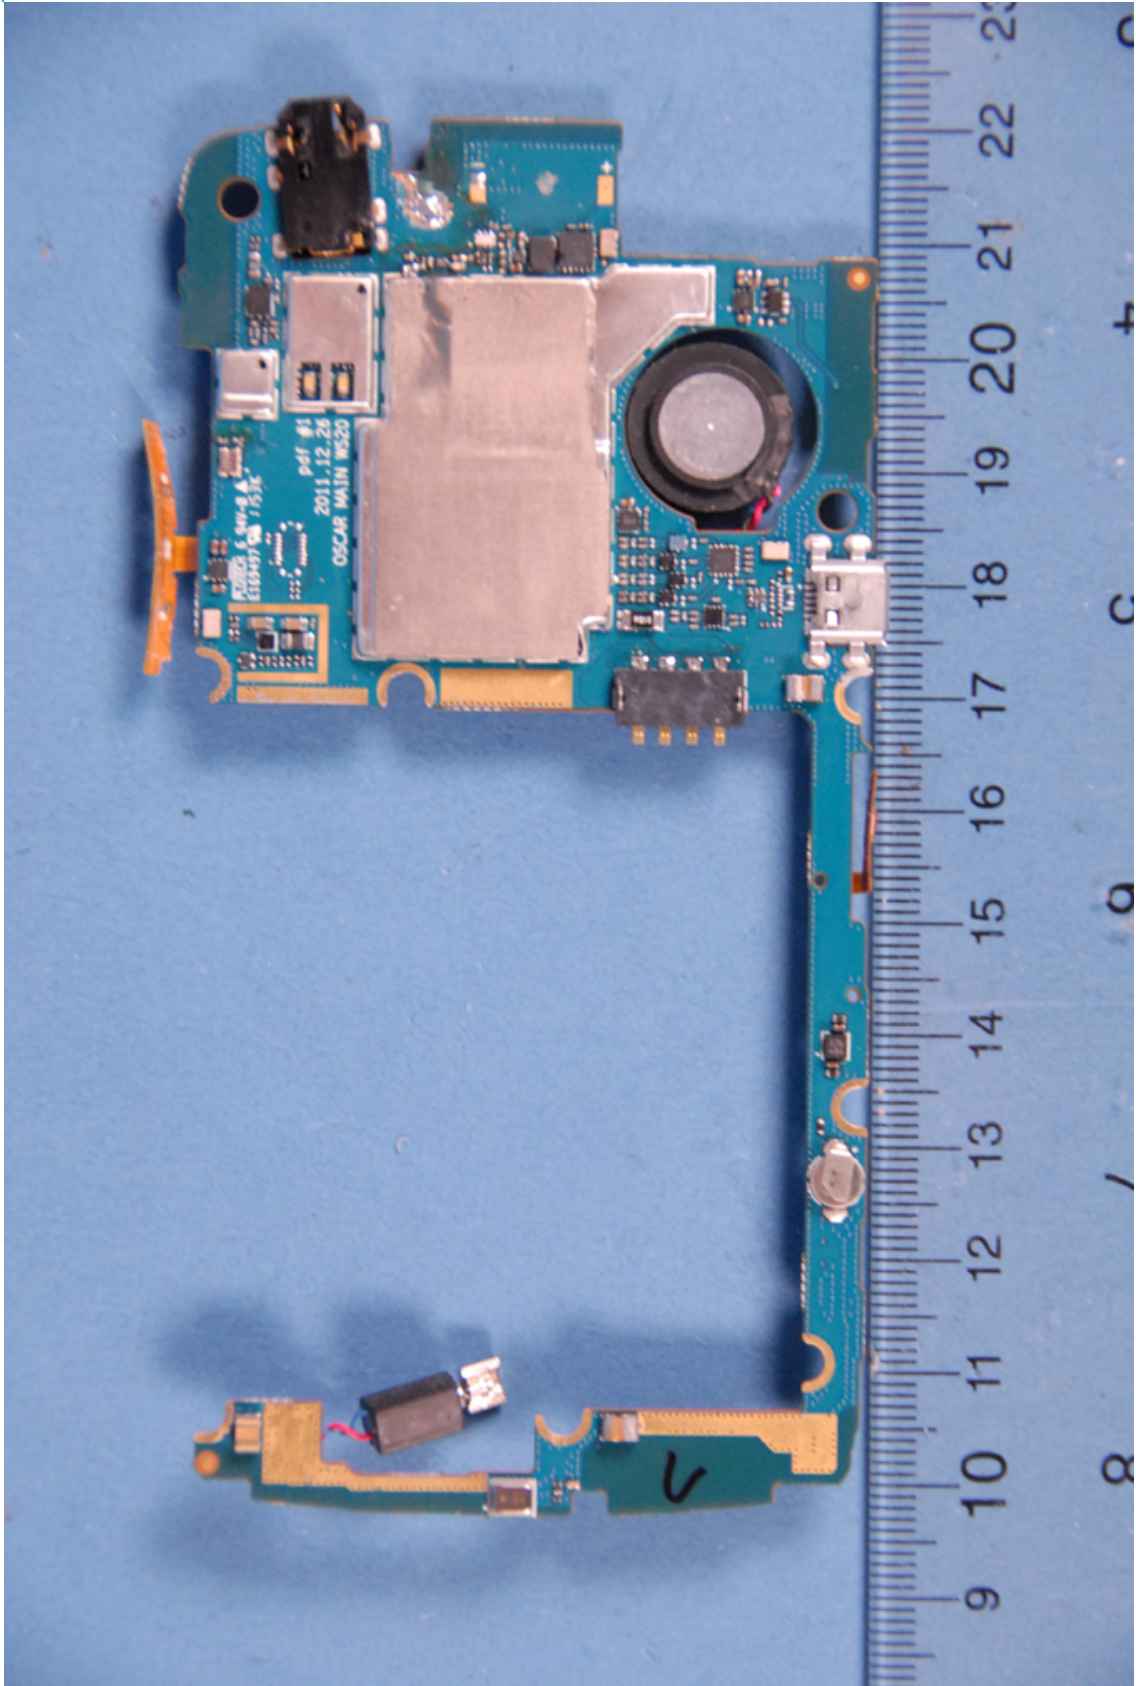

INTERNAL PHOTOGRAPHS

	Pantech FCC ID: JYCP8010	Model: P8010
Internal Photos	EUT Type: Portable Handset	Page 1 of 7

	Pantech FCC ID: JYCP8010	Model: P8010
Internal Photos	EUT Type: Portable Handset	Page 2 of 7

	Pantech FCC ID: JYCP8010	Model: P8010
Internal Photos	EUT Type: Portable Handset	Page 3 of 7

	Pantech FCC ID: JYCP8010	Model: P8010
Internal Photos	EUT Type: Portable Handset	Page 4 of 7

	Pantech FCC ID: JYCP8010	Model: P8010
Internal Photos	EUT Type: Portable Handset	Page 5 of 7

	Pantech FCC ID: JYCP8010	Model: P8010
Internal Photos	EUT Type: Portable Handset	Page 6 of 7

	Pantech FCC ID: JYCP8010	Model: P8010
Internal Photos	EUT Type: Portable Handset	Page 7 of 7