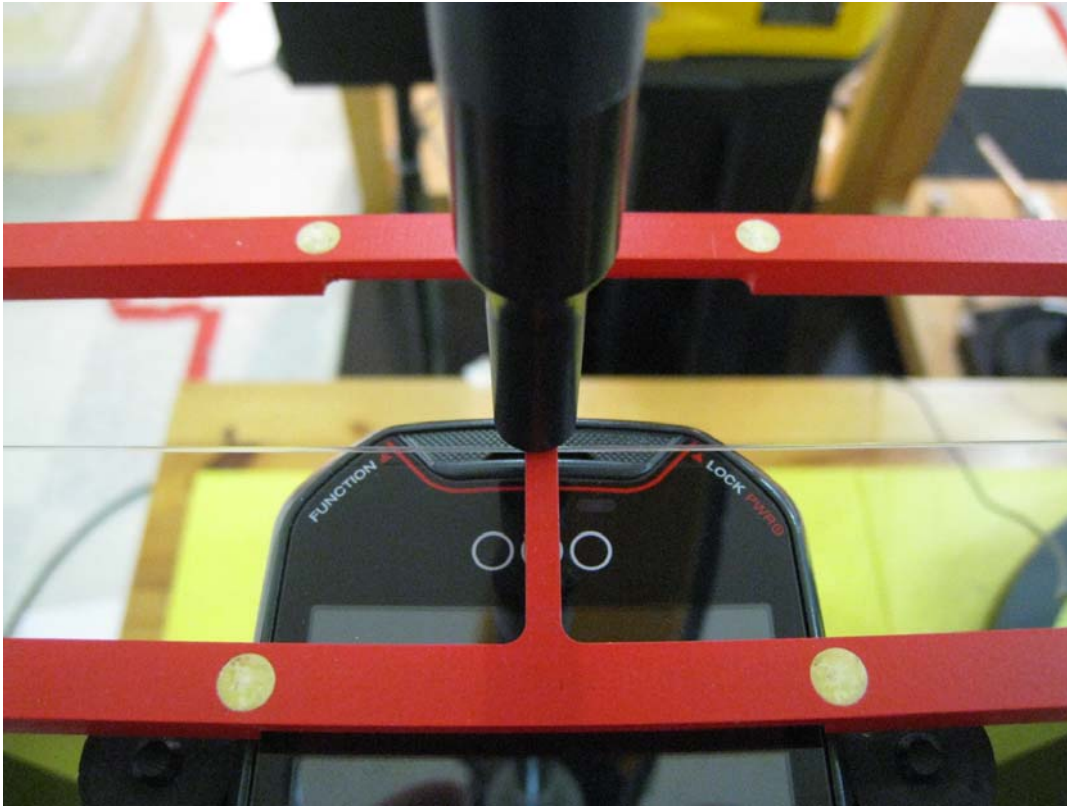

APPENDIX B (HAC TEST SET-UP PHOTO)

■ Test Setup Photo

5 X 5 Scan grid above WD

GSM

E-Field WD Scan overlay

H-Field WD Scan overlay

WCDMA

E-Field WD Scan overlay

H-Field WD Scan overlay