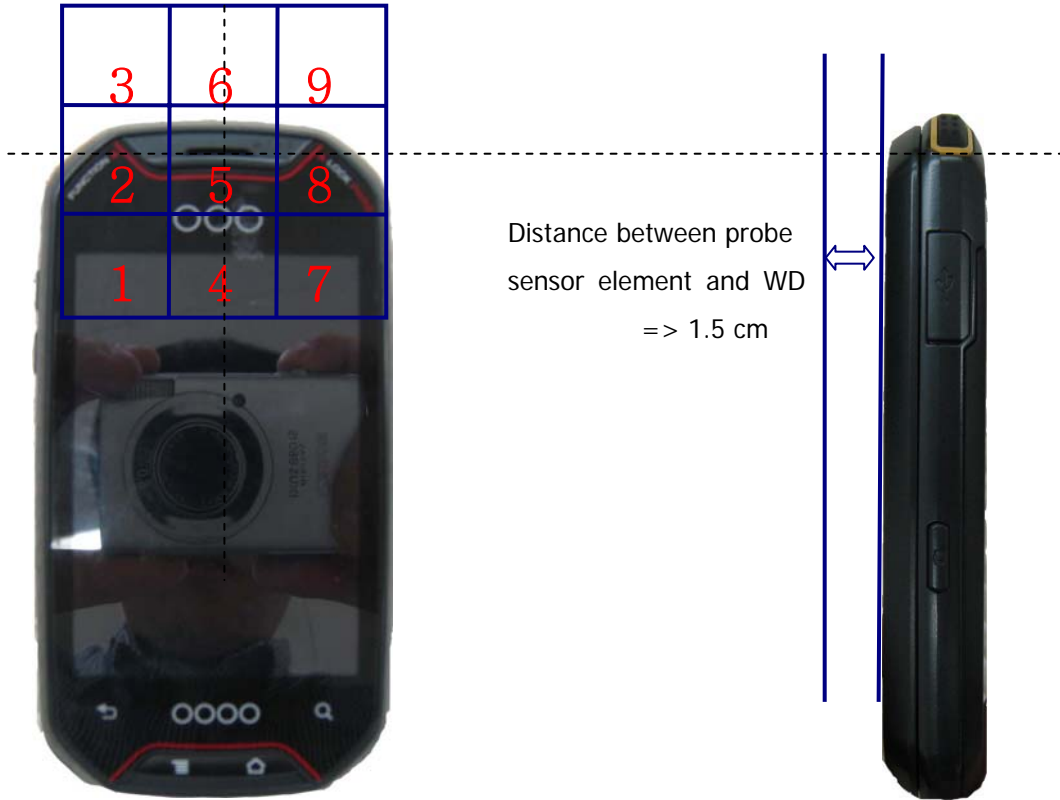

APPENDIX B (HAC TEST SET-UP PHOTO)

■ Test Setup Photo

5 X 5 Scan grid above WD

GSM

E-Field WD Scan overlay

H-Field WD Scan overlay

WCDMA

E-Field WD Scan overlay

H-Field WD Scan overlay