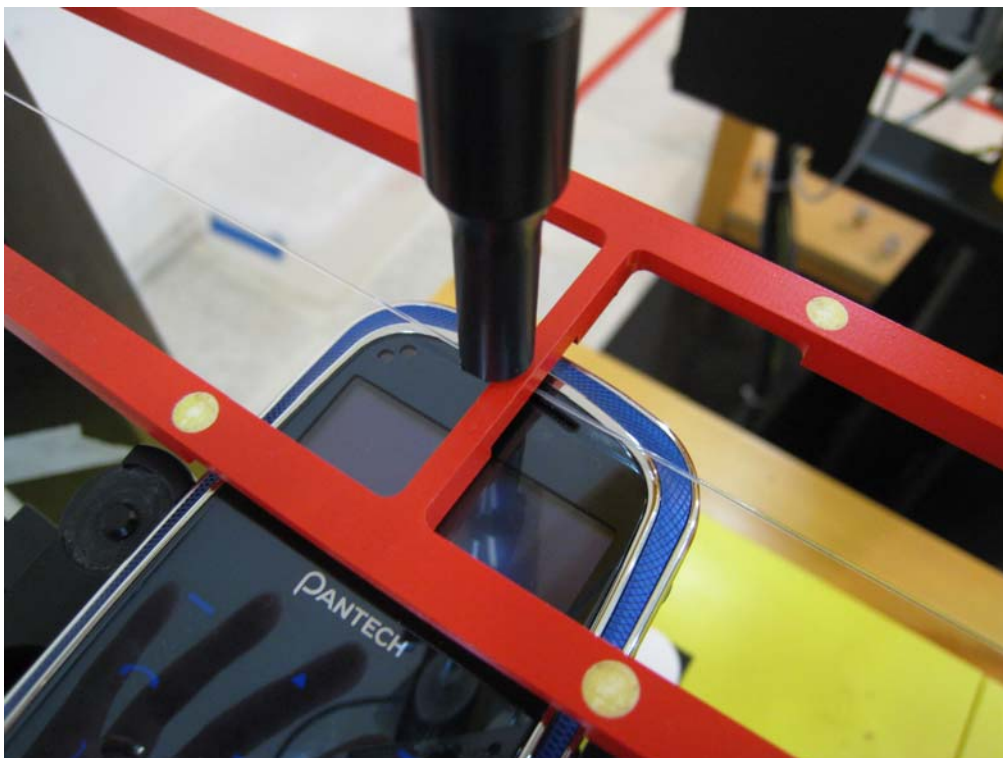

APPENDIX B (HAC TEST SET-UP PHOTO)

■ Test Setup Photo

GSM E-Field WD Scan overlay

GSM H-Field WD Scan overlay

WCDMA E-Field WD Scan overlay

WCDMA H-Field WD Scan overlay