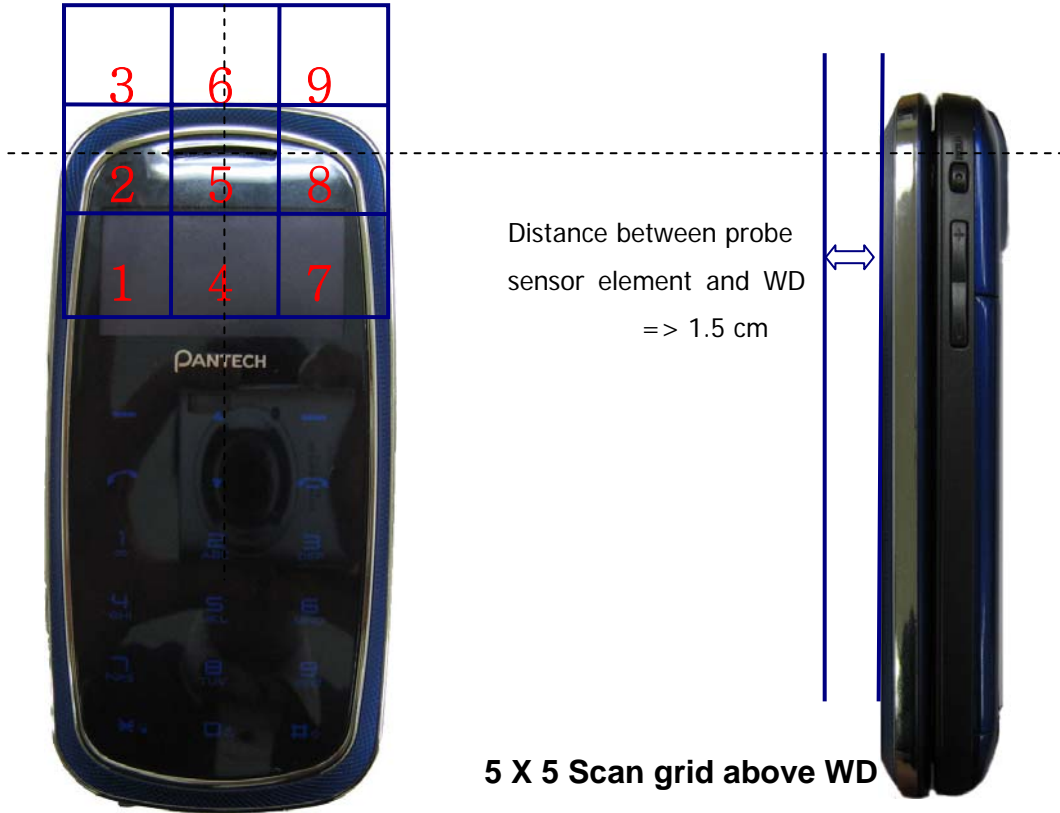

APPENDIX B (HAC TEST SET-UP PHOTO)

■ Test Setup Photo

GSM E-Field WD Scan overlay

GSM H-Field WD Scan overlay

WCDMA E-Field WD Scan overlay

WCDMA H-Field WD Scan overlay