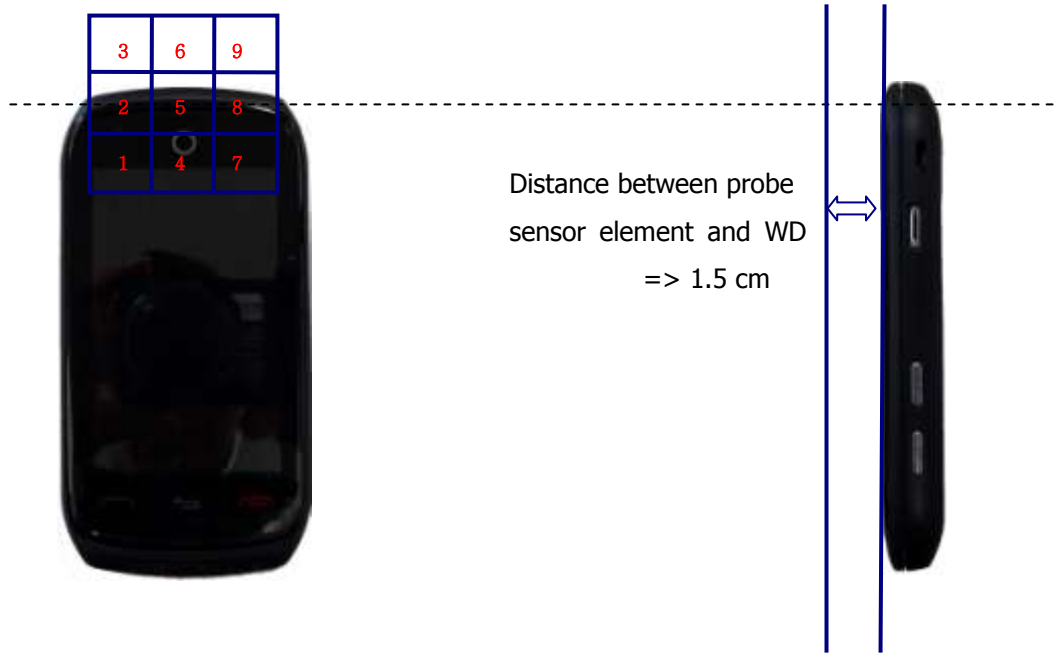

## APPENDIX B (HAC TEST SET-UP PHOTO)

---

■ Test Setup Photo

**5 X 5 Scan grid above WD**

**GSM**

**E-Field WD Scan overlay**