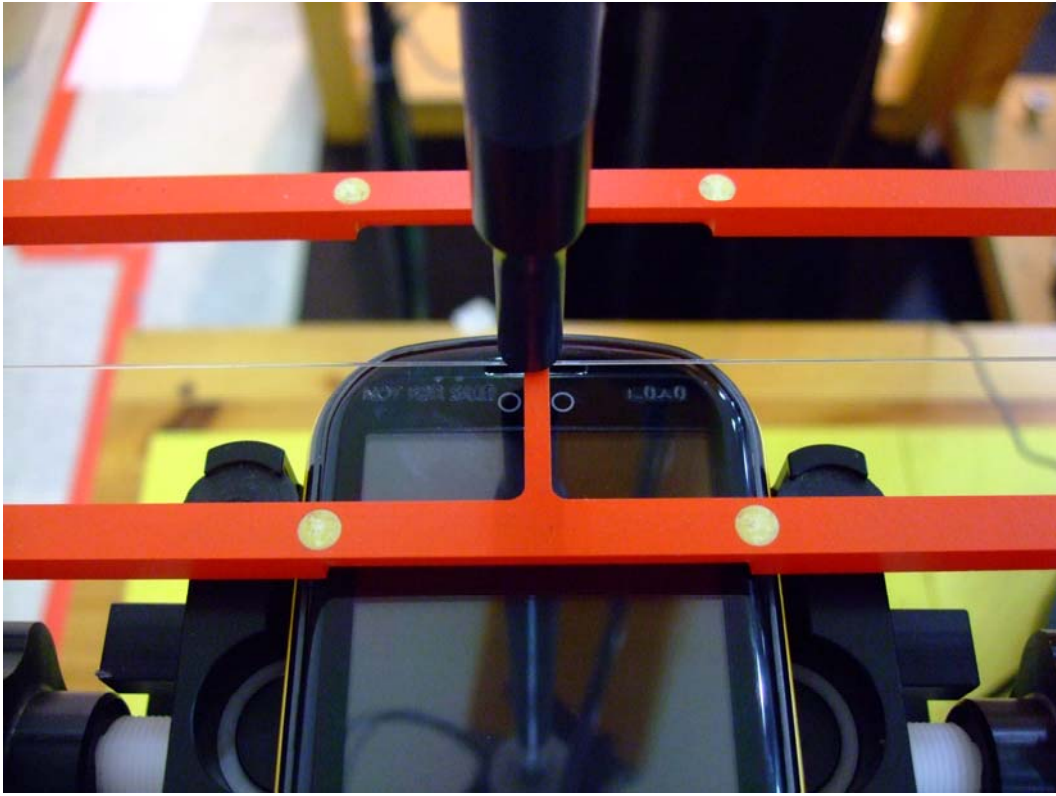

APPENDIX B (HAC TEST SET-UP PHOTO)

■ Test Setup Photo

5 X 5 Scan grid above WD

GSM

E-Field WD Scan overlay

H-Field WD Scan overlay

WCDMA

E-Field WD Scan overlay

H-Field WD Scan overlay