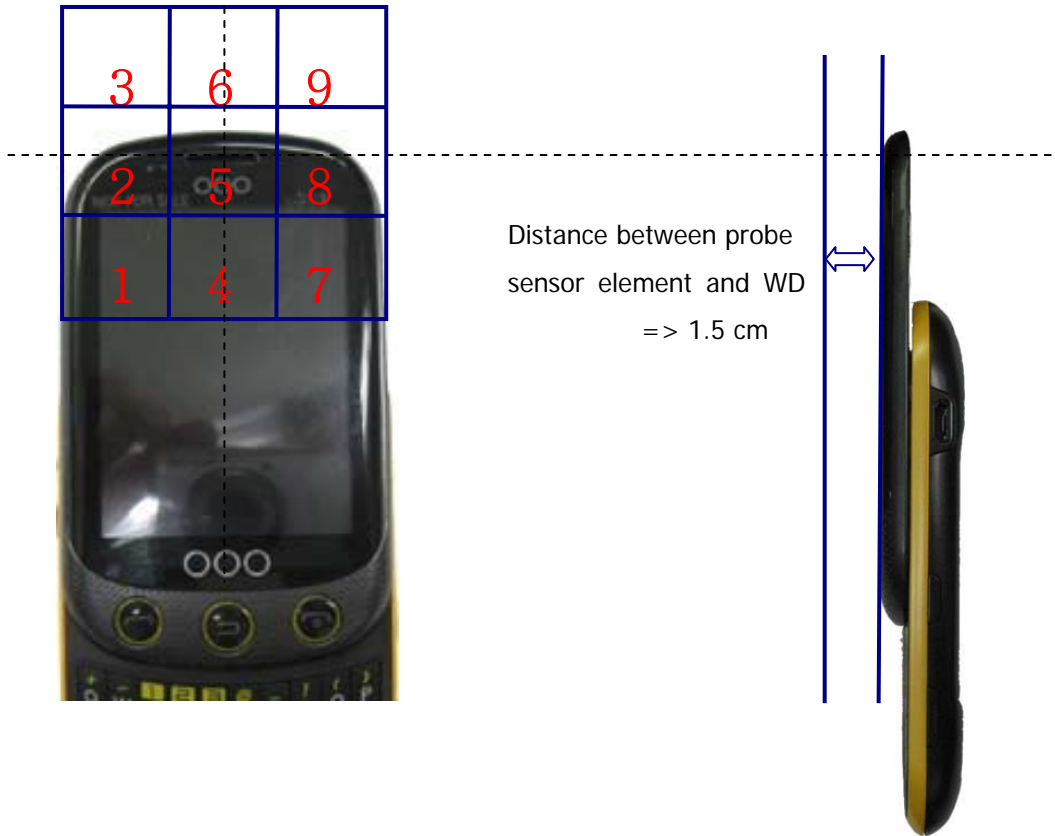

APPENDIX B (HAC TEST SET-UP PHOTO)

■ Test Setup Photo

5 X 5 Scan grid above WD

GSM

E-Field WD Scan overlay

H-Field WD Scan overlay

WCDMA

E-Field WD Scan overlay

H-Field WD Scan overlay