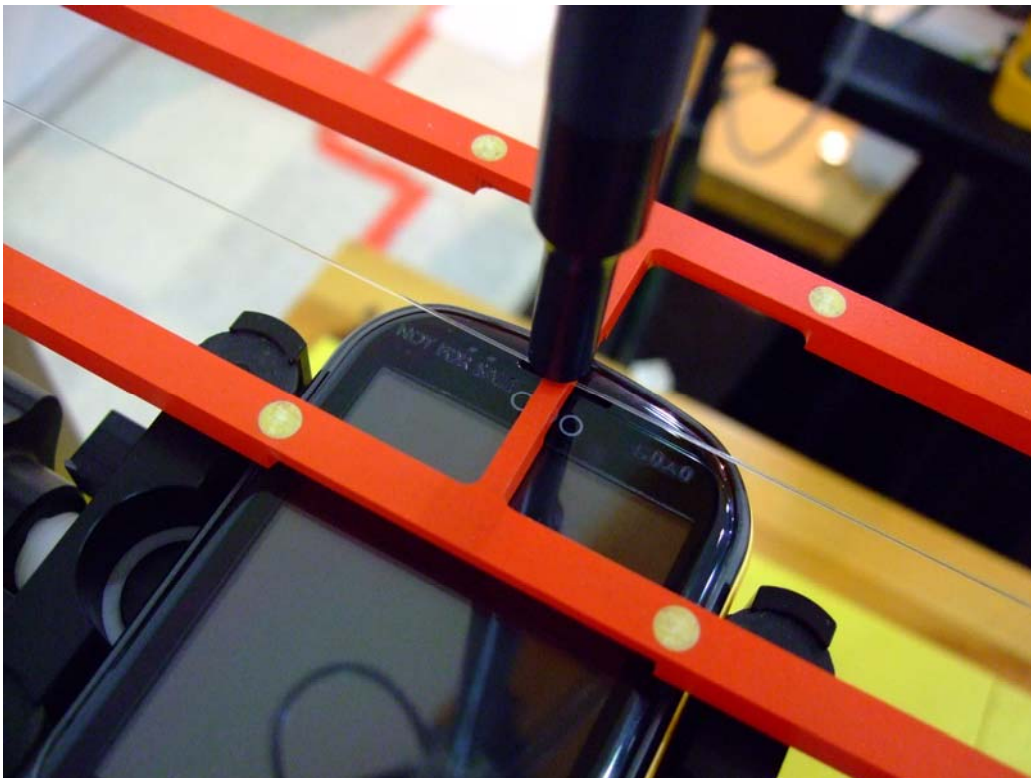

APPENDIX B (HAC TEST SET-UP PHOTO)

■ Test Setup Photo

5 X 5 Scan grid above WD

GSM

E-Field WD Scan overlay

H-Field WD Scan overlay

WCDMA

E-Field WD Scan overlay

H-Field WD Scan overlay