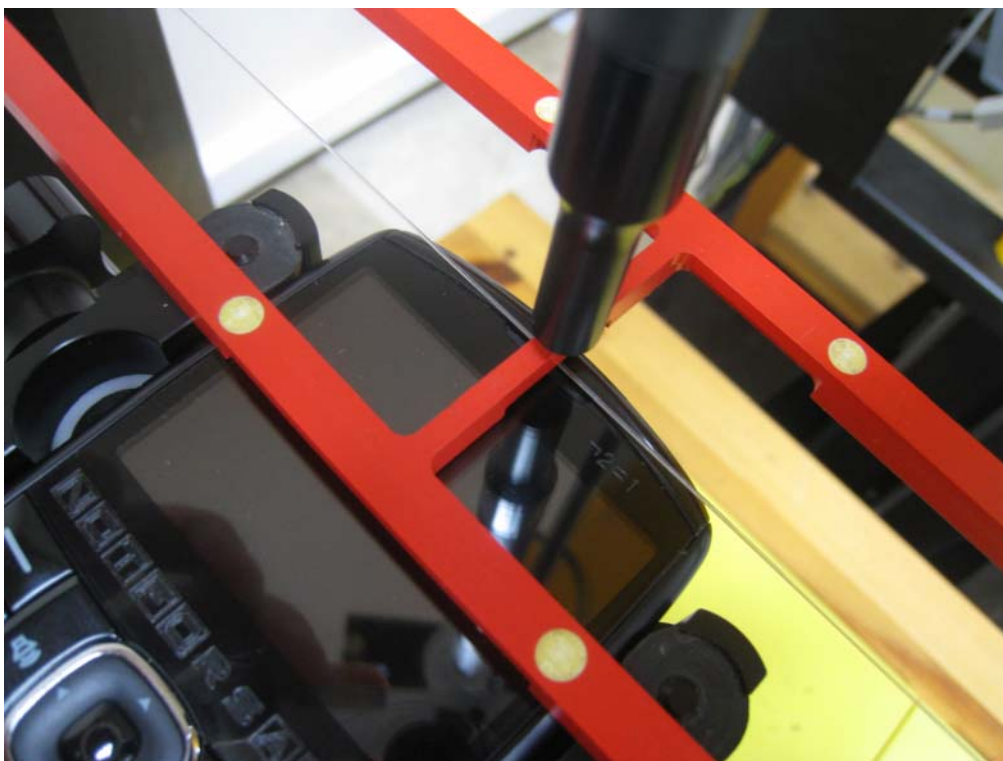

APPENDIX B (HAC TEST SET-UP PHOTO)

■ Test Setup Photo

5 X 5 Scan grid above WD

GSM

E-Field WD Scan overlay

H-Field WD Scan overlay

WCDMA

E-Field WD Scan overlay

H-Field WD Scan overlay