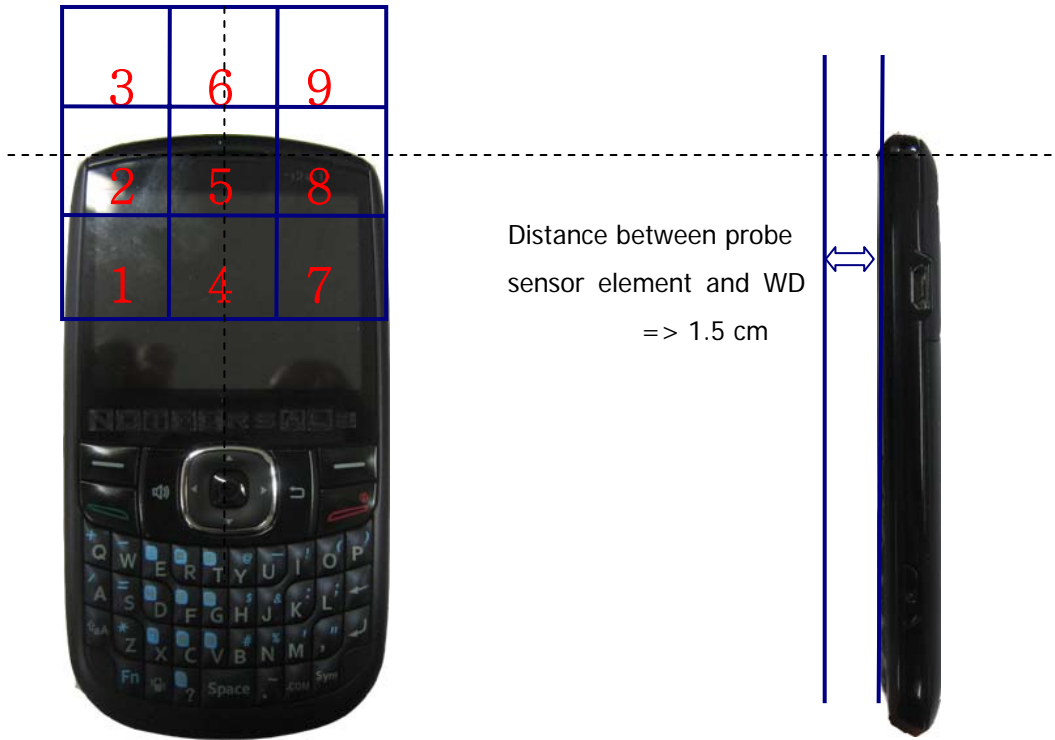

APPENDIX B (HAC TEST SET-UP PHOTO)

■ Test Setup Photo

5 X 5 Scan grid above WD

GSM

E-Field WD Scan overlay

H-Field WD Scan overlay

WCDMA

E-Field WD Scan overlay

H-Field WD Scan overlay