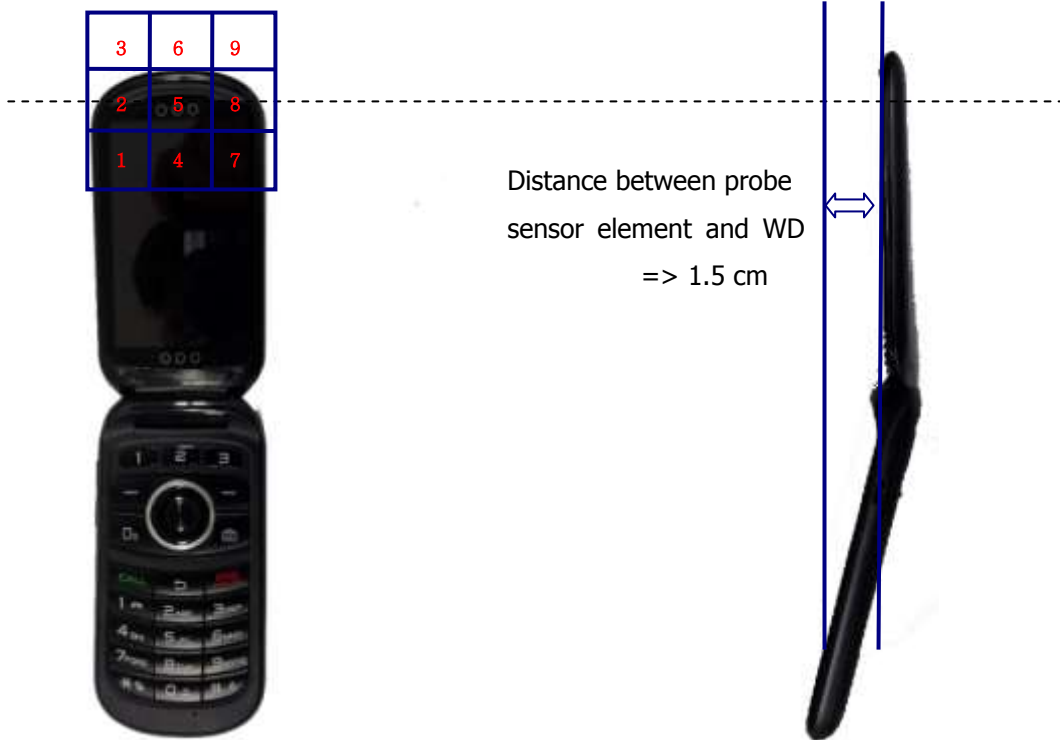

APPENDIX B (HAC TEST SET-UP PHOTO)

■ Test Setup Photo

5 X 5 Scan grid above WD

GSM

E-Field WD Scan overlay